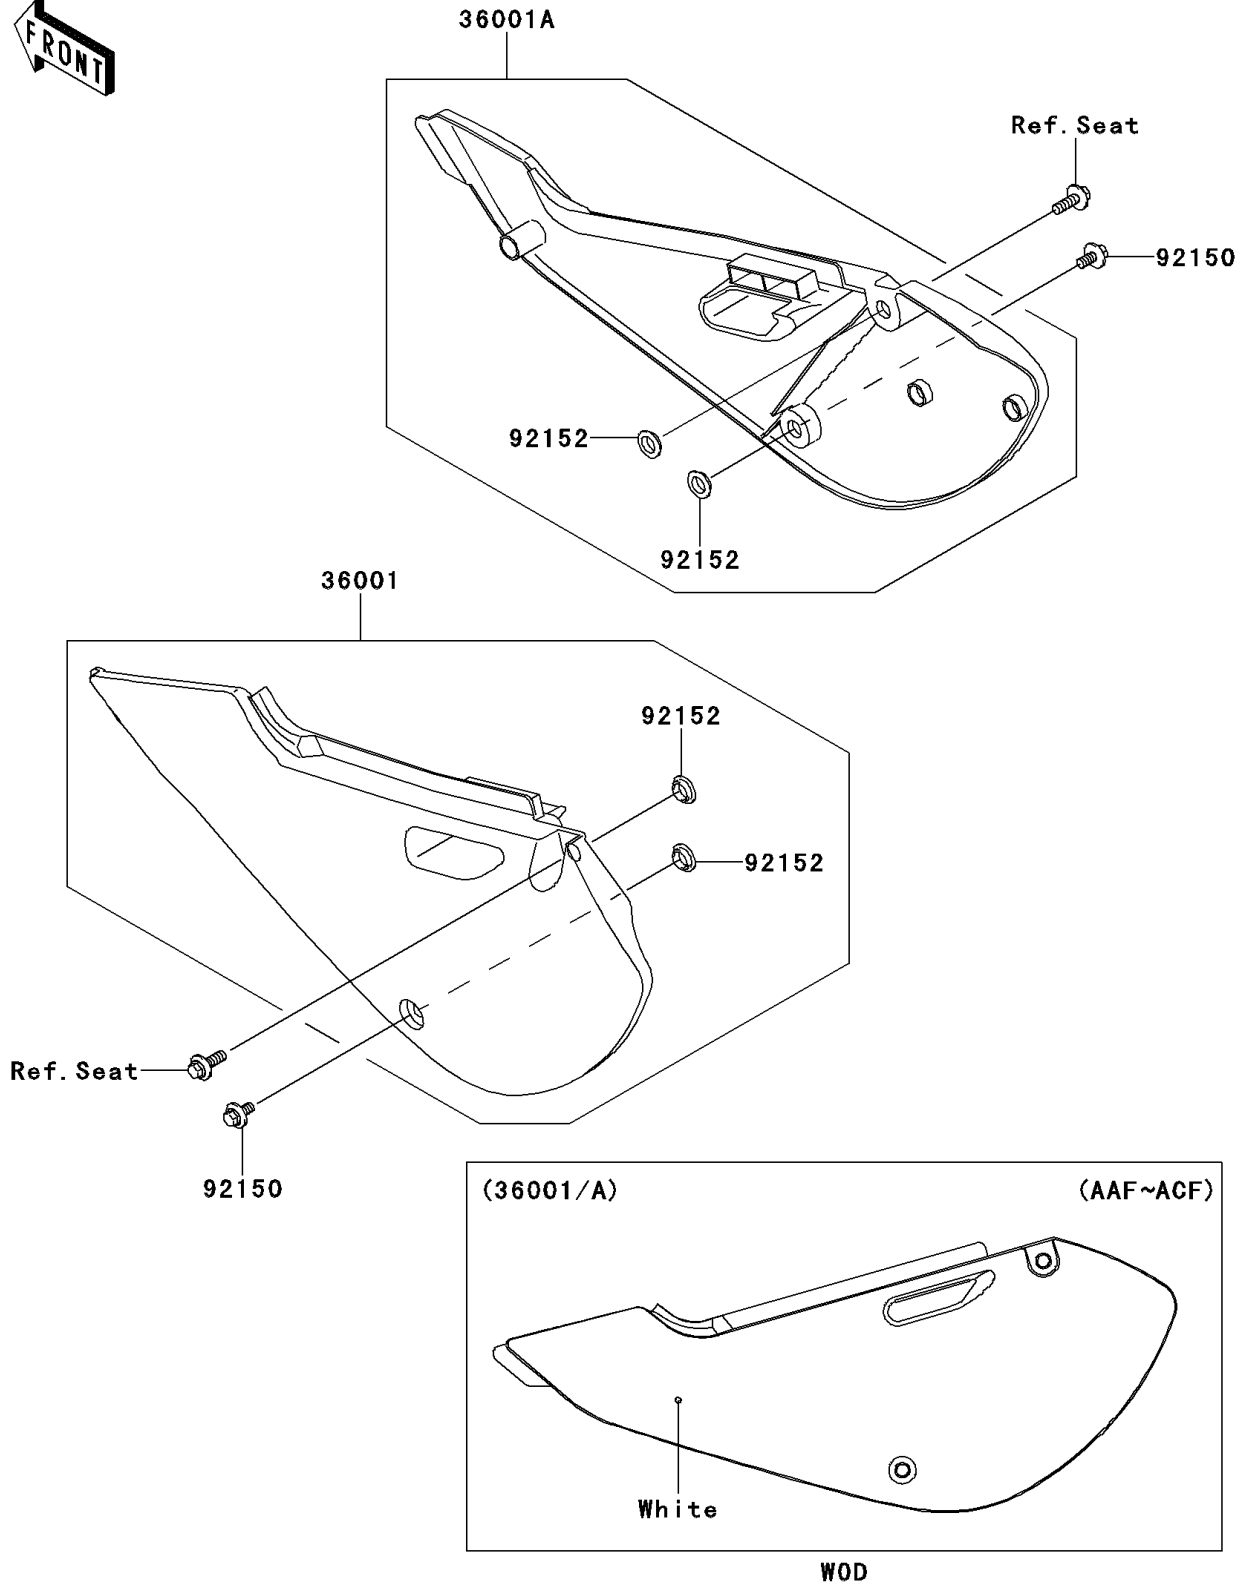

2010 KX65 (CANADA ONLY) PARTS DIAGRAM

Side Covers

F2611

2010 KX65 (CANADA ONLY) PARTS LIST

Side Covers

ITEM NAME	PART NUMBER	QUANTITY
COVER-SIDE,LH,B.WHITE (Ref # 36001)	36001-1639-266	1
COVER-SIDE,RH,B.WHITE (Ref # 36001A)	36001-1667-266	1
BOLT,6X14 (Ref # 92150)	92150-1340	2
COLLAR,8.8X11.2X4 (Ref # 92152)	92152-0909	4