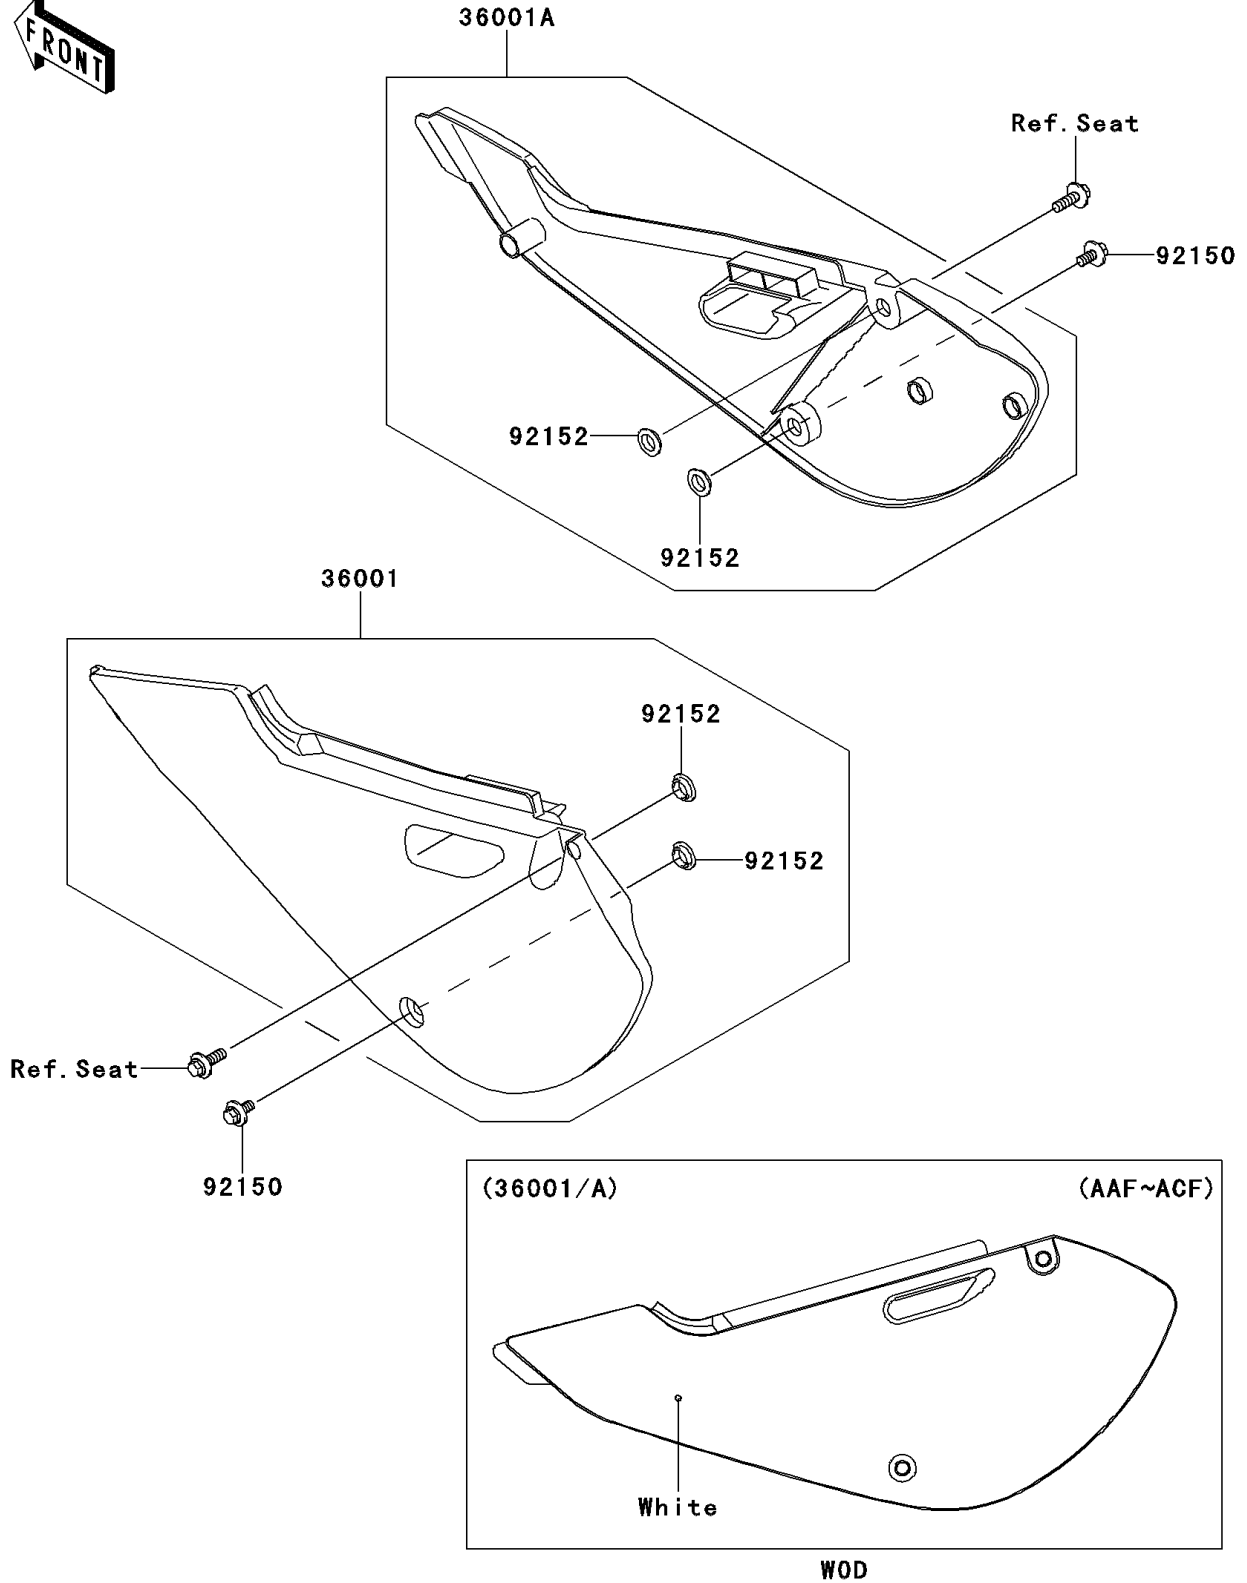

# 2010 KX65 (CANADA ONLY) PARTS DIAGRAM

Side Covers

F2611

## 2010 KX65 (CANADA ONLY) PARTS LIST

### Side Covers

ITEM NAME	PART NUMBER	QUANTITY
COVER-SIDE,LH,B.WHITE (Ref # 36001)	36001-1639-266	1
COVER-SIDE,RH,B.WHITE (Ref # 36001A)	36001-1667-266	1
BOLT,6X14 (Ref # 92150)	92150-1340	2
COLLAR,8.8X11.2X4 (Ref # 92152)	92152-0909	4