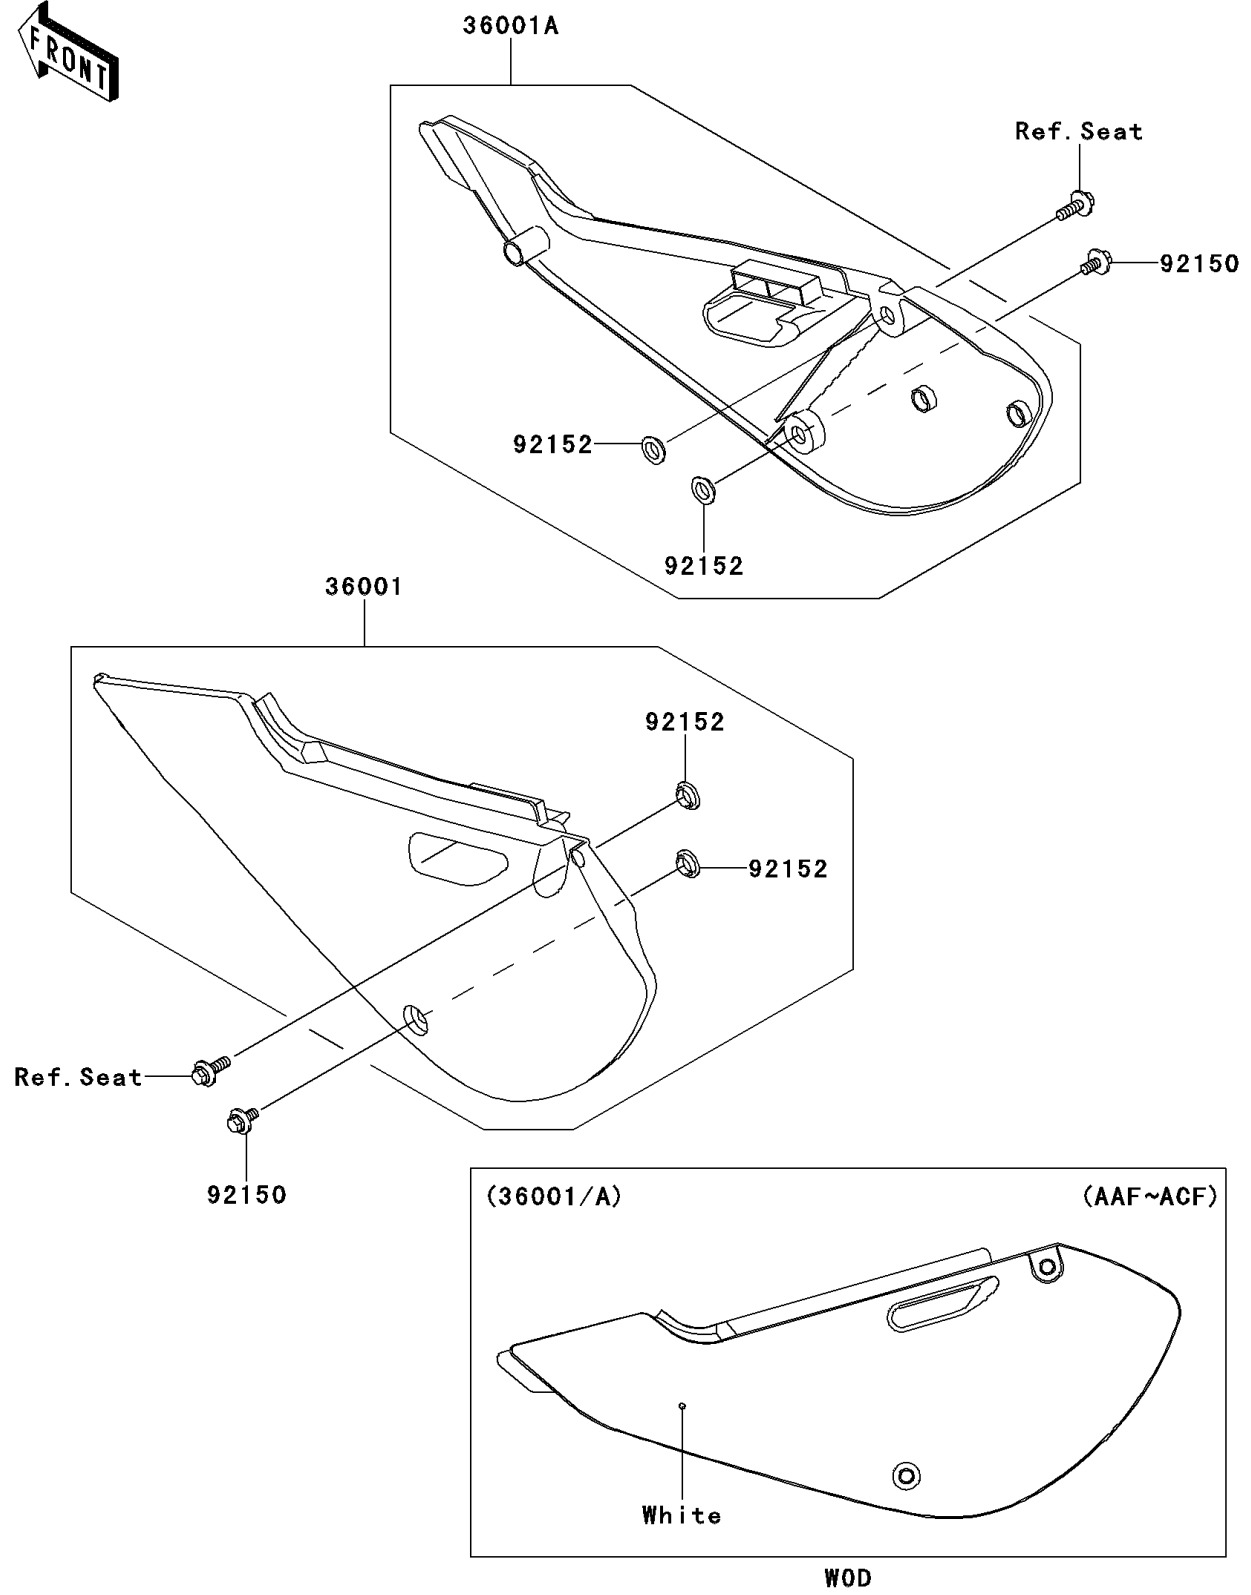

# 2013 KX™ 65 PARTS DIAGRAM

Side Covers

F2611

## 2013 KX™ 65 PARTS LIST

### Side Covers

ITEM NAME	PART NUMBER	QUANTITY
COVER-SIDE,LH,B.WHITE (Ref # 36001)	36001-1639-266	1
COVER-SIDE,RH,B.WHITE (Ref # 36001A)	36001-1667-266	1
BOLT,6X14 (Ref # 92150)	92150-1340	2
COLLAR,8.8X11.2X4 (Ref # 92152)	92152-0909	4