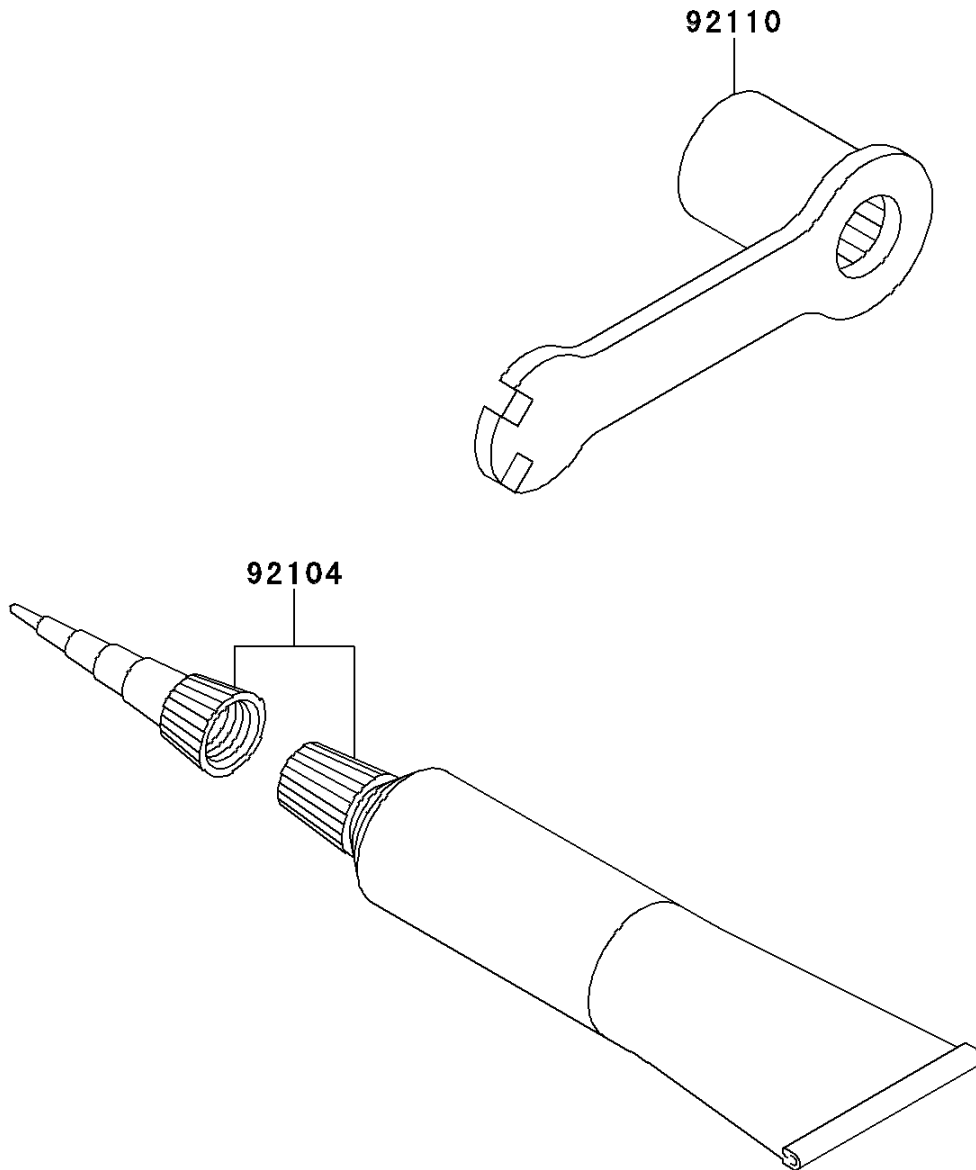

# 2010 KX65 (CANADA ONLY) PARTS DIAGRAM

Owner's Tools

F2810

## 2010 KX65 (CANADA ONLY) PARTS LIST

### Owner's Tools

ITEM NAME	PART NUMBER	QUANTITY
GASKET-LIQUID,TB1105B,SILVER (Ref # 92104)	92104-002	1
TOOL-WRENCH,BOX,21MM&SPOKE (Ref # 92110)	92110-1119	1