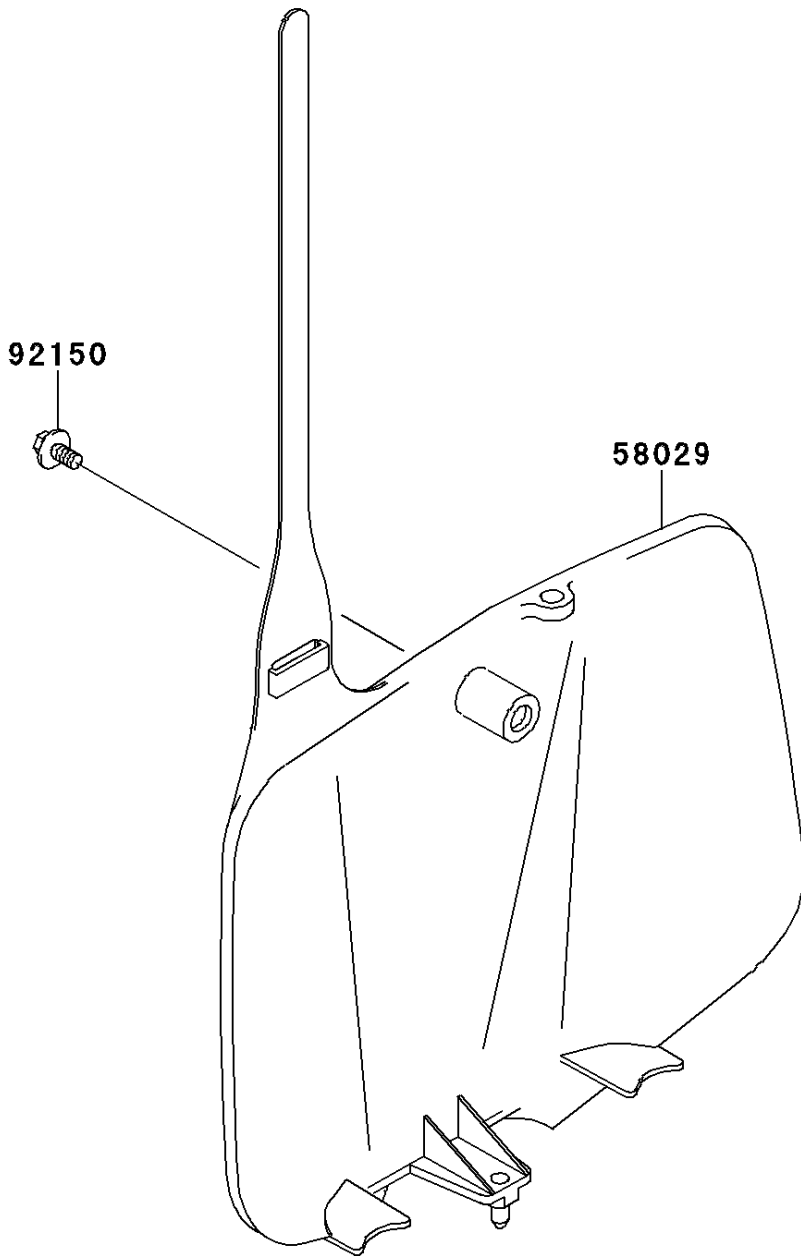

2010 KX65 (CANADA ONLY) PARTS DIAGRAM

Accessory

F2910

2010 KX65 (CANADA ONLY) PARTS LIST

Accessory

ITEM NAME	PART NUMBER	QUANTITY
PLATE-NUMBER,B.WHITE (Ref # 58029)	58029-1087-266	1
BOLT,6X14 (Ref # 92150)	92150-1340	1