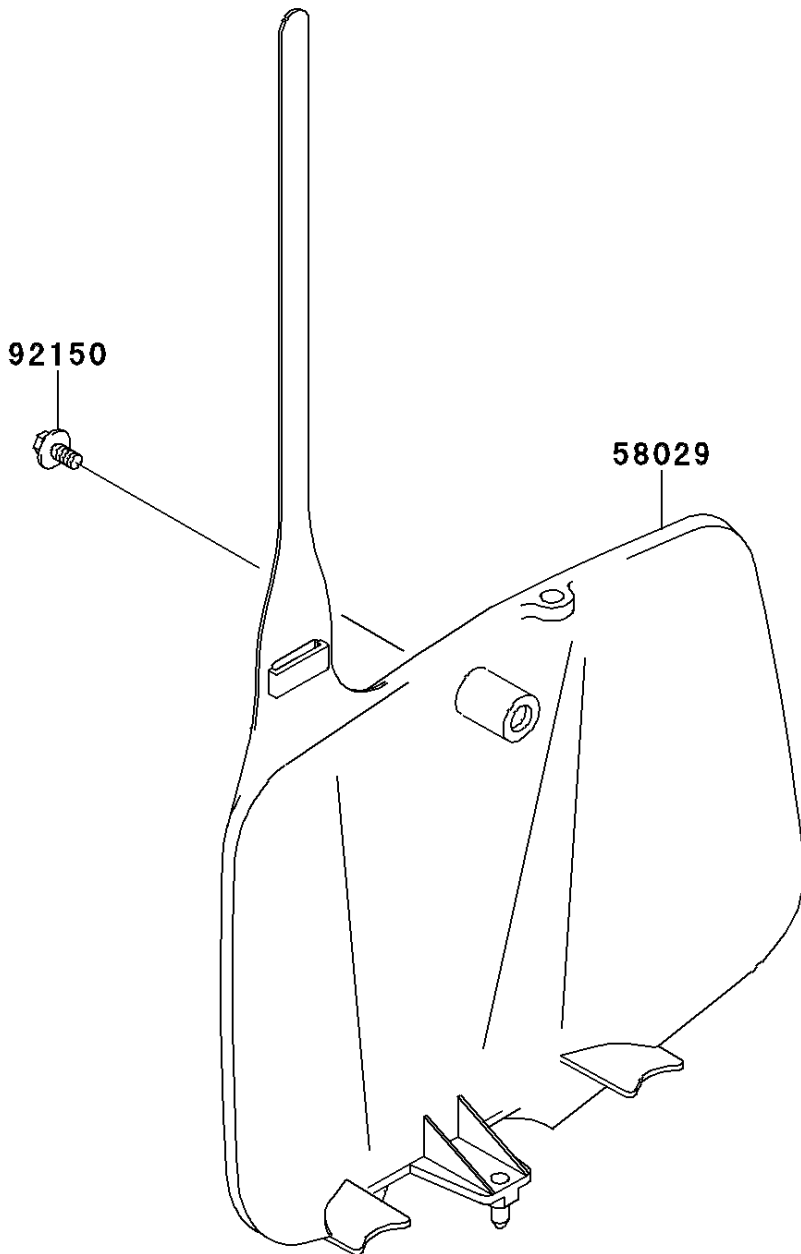

2012 KX™ 65 PARTS DIAGRAM

Accessory

F2910

2012 KX™ 65 PARTS LIST

Accessory

ITEM NAME	PART NUMBER	QUANTITY
PLATE-NUMBER,B.WHITE (Ref # 58029)	58029-1087-266	1
BOLT,6X14 (Ref # 92150)	92150-1340	1