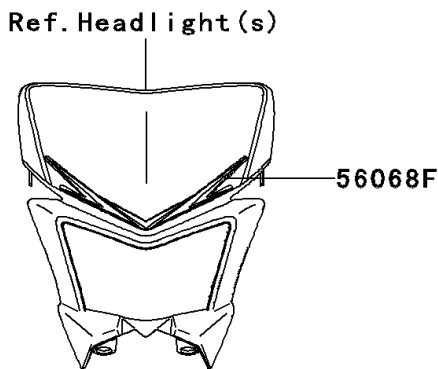

2009 KLX® 450R PARTS DIAGRAM

Decals(A9F)

F2861A

2009 KLX® 450R PARTS LIST

Decals(A9F)

ITEM NAME	PART NUMBER	QUANTITY
MARK,SHROUD,KAWASAKI (Ref # 56052)	56052-0886	2
MARK,RR FENDER,KAWASAKI (Ref # 56054)	56054-0243	1
PATTERN,SHROUD,UPP,LH (Ref # 56068)	56068-1247	1
PATTERN,SHROUD,UPP,RH (Ref # 56068A)	56068-1248	1
PATTERN,SHROUD,LWR,LH (Ref # 56068B)	56068-1249	1
PATTERN,SHROUD,LWR,RH (Ref # 56068C)	56068-1250	1
PATTERN,SIDE COVER,LH (Ref # 56068D)	56068-1251	1
PATTERN,SIDE COVER,RH (Ref # 56068E)	56068-1252	1
PATTERN,HEAD LAMP COVER (Ref # 56068F)	56068-1253	1
PATTERN,AIR CLEANER COVER (Ref # 56068G)	56068-1384	1