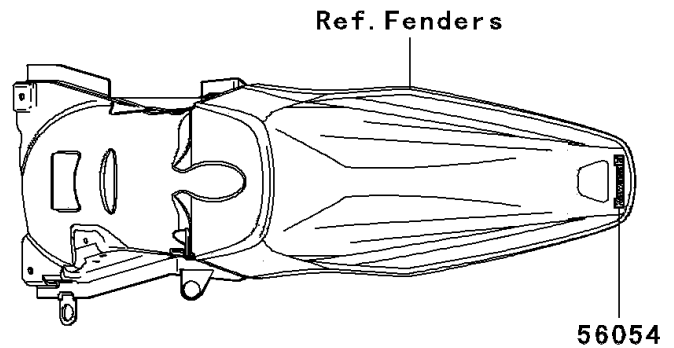

2009 KLX® 450R PARTS DIAGRAM

Decals(A9F)

F2861A

2009 KLX® 450R PARTS LIST

Decals(A9F)

ITEM NAME	PART NUMBER	QUANTITY
MARK,SHROUD,KAWASAKI (Ref # 56052)	56052-0886	2
MARK,RR FENDER,KAWASAKI (Ref # 56054)	56054-0243	1
PATTERN,SHROUD,UPP,LH (Ref # 56068)	56068-1247	1
PATTERN,SHROUD,UPP,RH (Ref # 56068A)	56068-1248	1
PATTERN,SHROUD,LWR,LH (Ref # 56068B)	56068-1249	1
PATTERN,SHROUD,LWR,RH (Ref # 56068C)	56068-1250	1
PATTERN,SIDE COVER,LH (Ref # 56068D)	56068-1251	1
PATTERN,SIDE COVER,RH (Ref # 56068E)	56068-1252	1
PATTERN,HEAD LAMP COVER (Ref # 56068F)	56068-1253	1
PATTERN,AIR CLEANER COVER (Ref # 56068G)	56068-1384	1