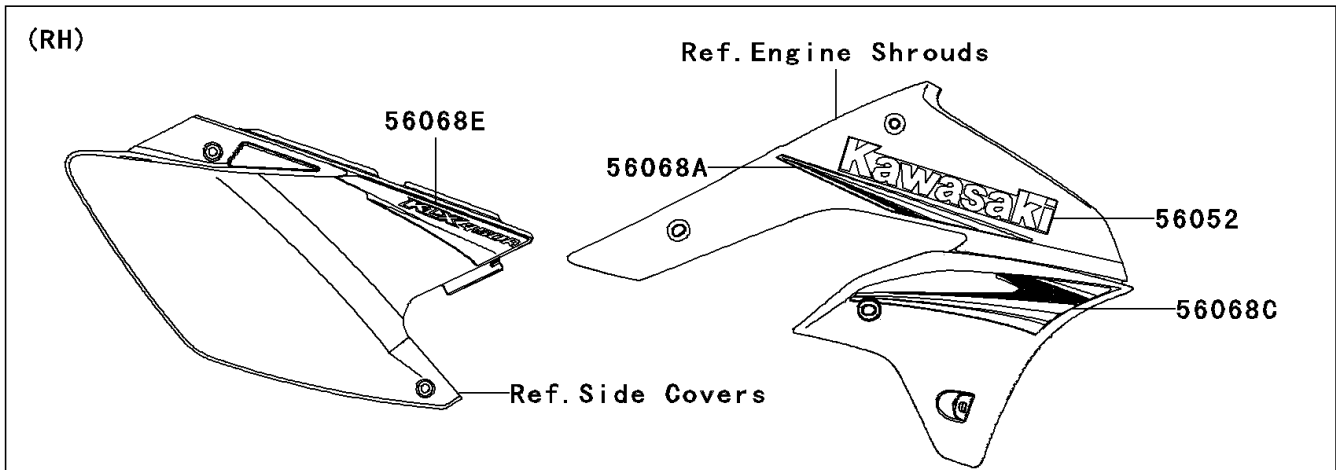

2009 KLX® 450R PARTS DIAGRAM

Decals(A9F)

F2861A

2009 KLX® 450R PARTS LIST

Decals(A9F)

ITEM NAME	PART NUMBER	QUANTITY
MARK,SHROUD,KAWASAKI (Ref # 56052)	56052-0886	2
MARK,RR FENDER,KAWASAKI (Ref # 56054)	56054-0243	1
PATTERN,SHROUD,UPP,LH (Ref # 56068)	56068-1247	1
PATTERN,SHROUD,UPP,RH (Ref # 56068A)	56068-1248	1
PATTERN,SHROUD,LWR,LH (Ref # 56068B)	56068-1249	1
PATTERN,SHROUD,LWR,RH (Ref # 56068C)	56068-1250	1
PATTERN,SIDE COVER,LH (Ref # 56068D)	56068-1251	1
PATTERN,SIDE COVER,RH (Ref # 56068E)	56068-1252	1
PATTERN,HEAD LAMP COVER (Ref # 56068F)	56068-1253	1
PATTERN,AIR CLEANER COVER (Ref # 56068G)	56068-1384	1