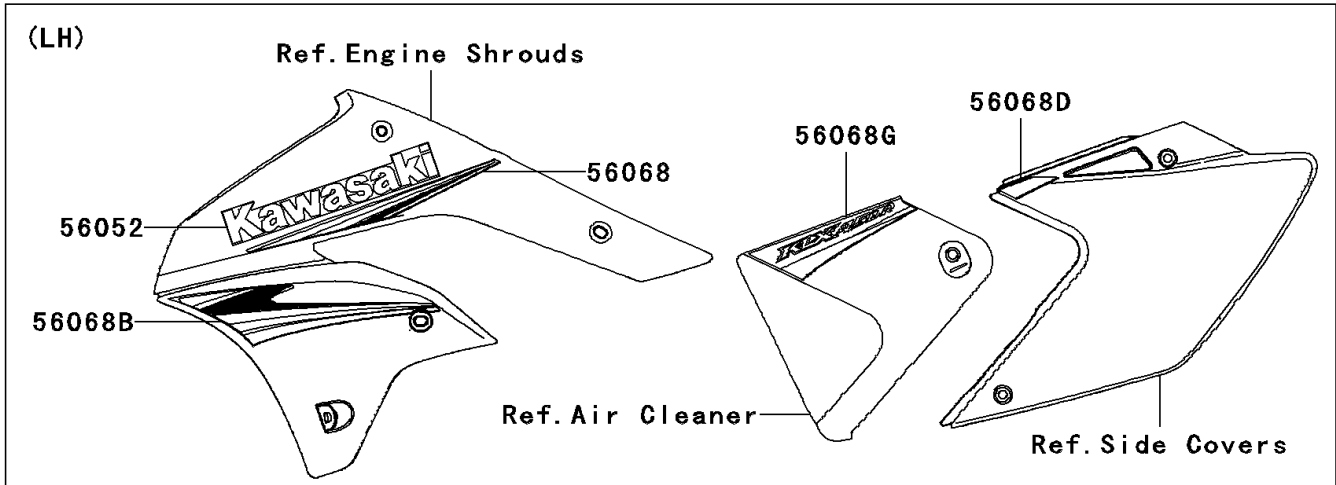

2009 KLX® 450R PARTS DIAGRAM

Decals(A9F)

F2861A

2009 KLX® 450R PARTS LIST

Decals(A9F)

ITEM NAME	PART NUMBER	QUANTITY
MARK,SHROUD,KAWASAKI (Ref # 56052)	56052-0886	2
MARK,RR FENDER,KAWASAKI (Ref # 56054)	56054-0243	1
PATTERN,SHROUD,UPP,LH (Ref # 56068)	56068-1247	1
PATTERN,SHROUD,UPP,RH (Ref # 56068A)	56068-1248	1
PATTERN,SHROUD,LWR,LH (Ref # 56068B)	56068-1249	1
PATTERN,SHROUD,LWR,RH (Ref # 56068C)	56068-1250	1
PATTERN,SIDE COVER,LH (Ref # 56068D)	56068-1251	1
PATTERN,SIDE COVER,RH (Ref # 56068E)	56068-1252	1
PATTERN,HEAD LAMP COVER (Ref # 56068F)	56068-1253	1
PATTERN,AIR CLEANER COVER (Ref # 56068G)	56068-1384	1