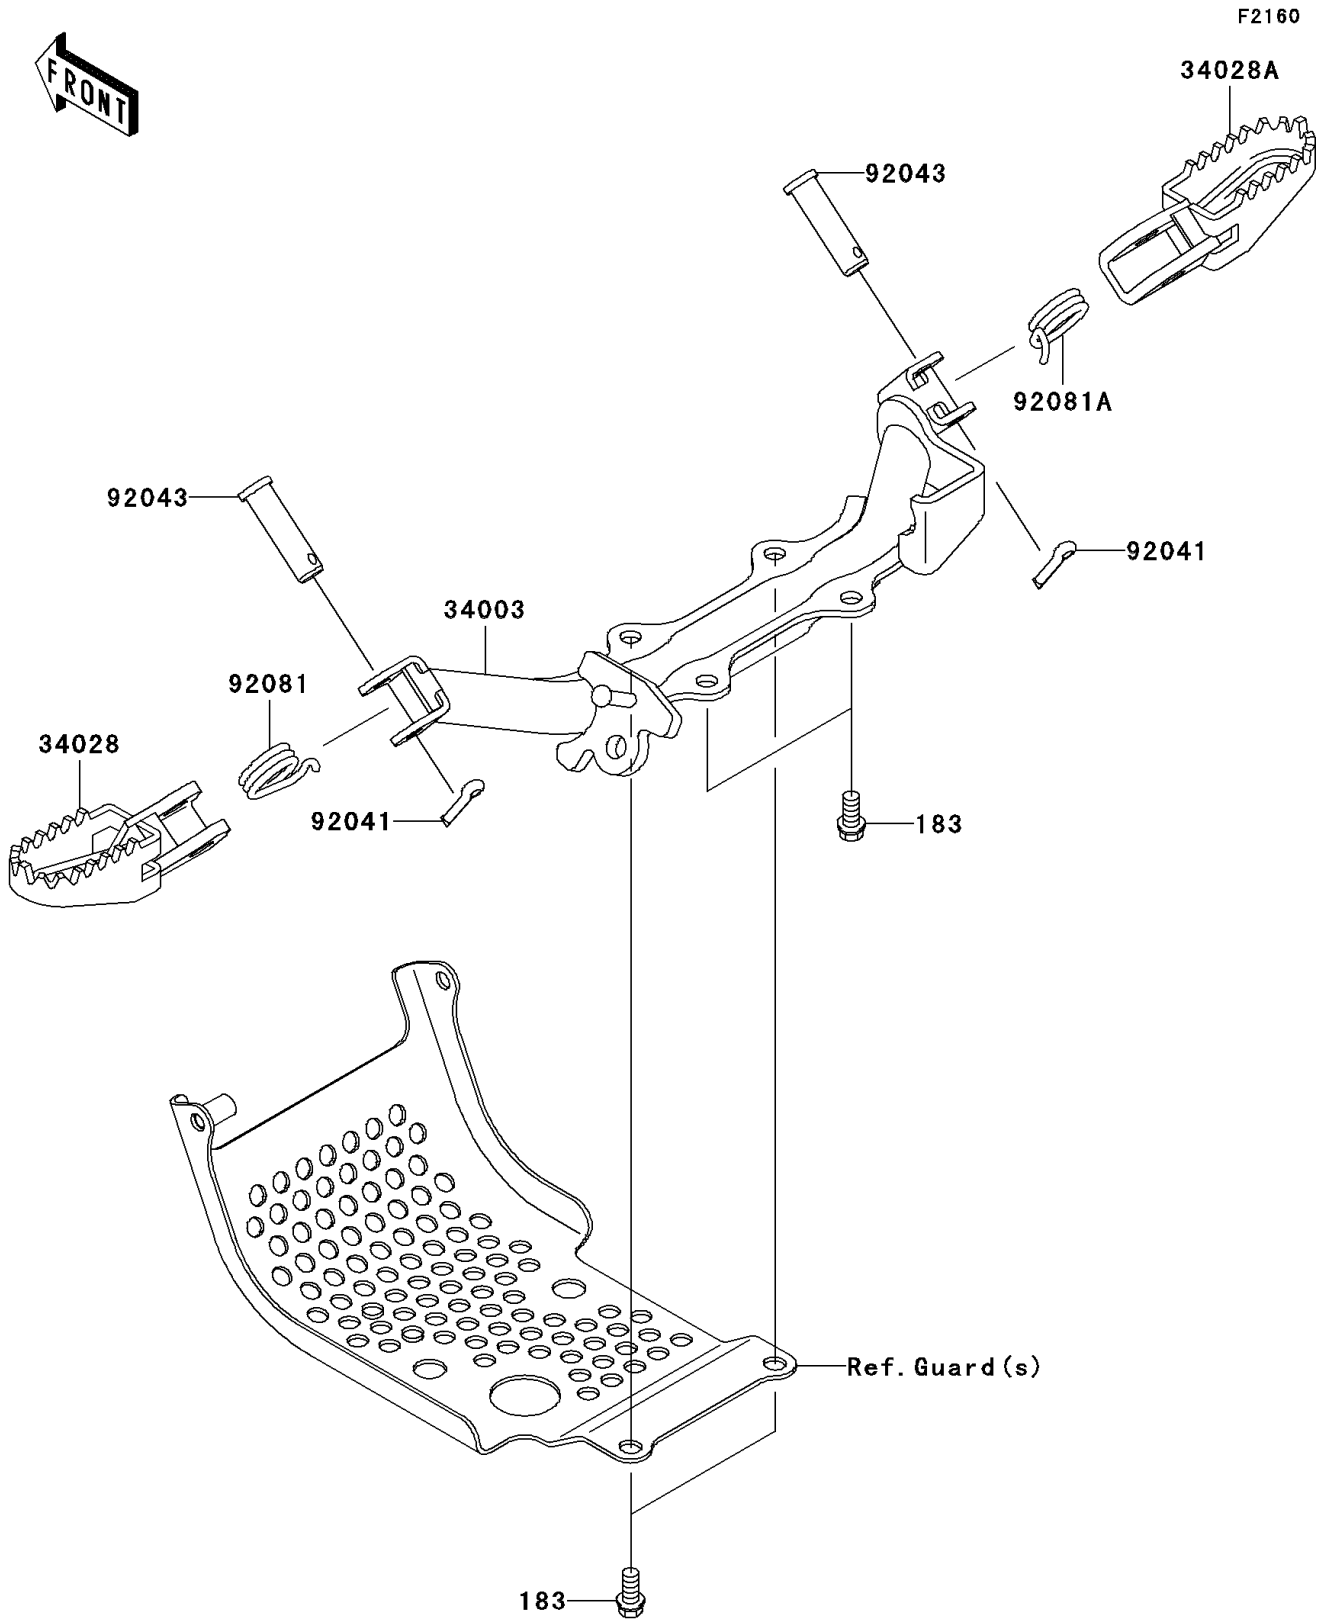

# 2006 KLX110 PARTS DIAGRAM

Footrests

## 2006 KLX110 PARTS LIST

### Footrests

ITEM NAME	PART NUMBER	QUANTITY
BOLT-UPSET-WS-SMALL,8X20 (Ref # 183)	183BA0820	4
HOLDER-STEP,P.SILVER (Ref # 34003)	34003-0048-458	1
STEP,LH (Ref # 34028)	34028-1237	1
STEP,RH (Ref # 34028A)	34028-1238	1
COTTER,2.5X15 (Ref # 92041)	92041-1051	2
PIN,8X32 (Ref # 92043)	92043-1143	2
SPRING,FOOTREST,LH (Ref # 92081)	92081-1491	1
SPRING,FOOTREST,RH (Ref # 92081A)	92081-1543	1