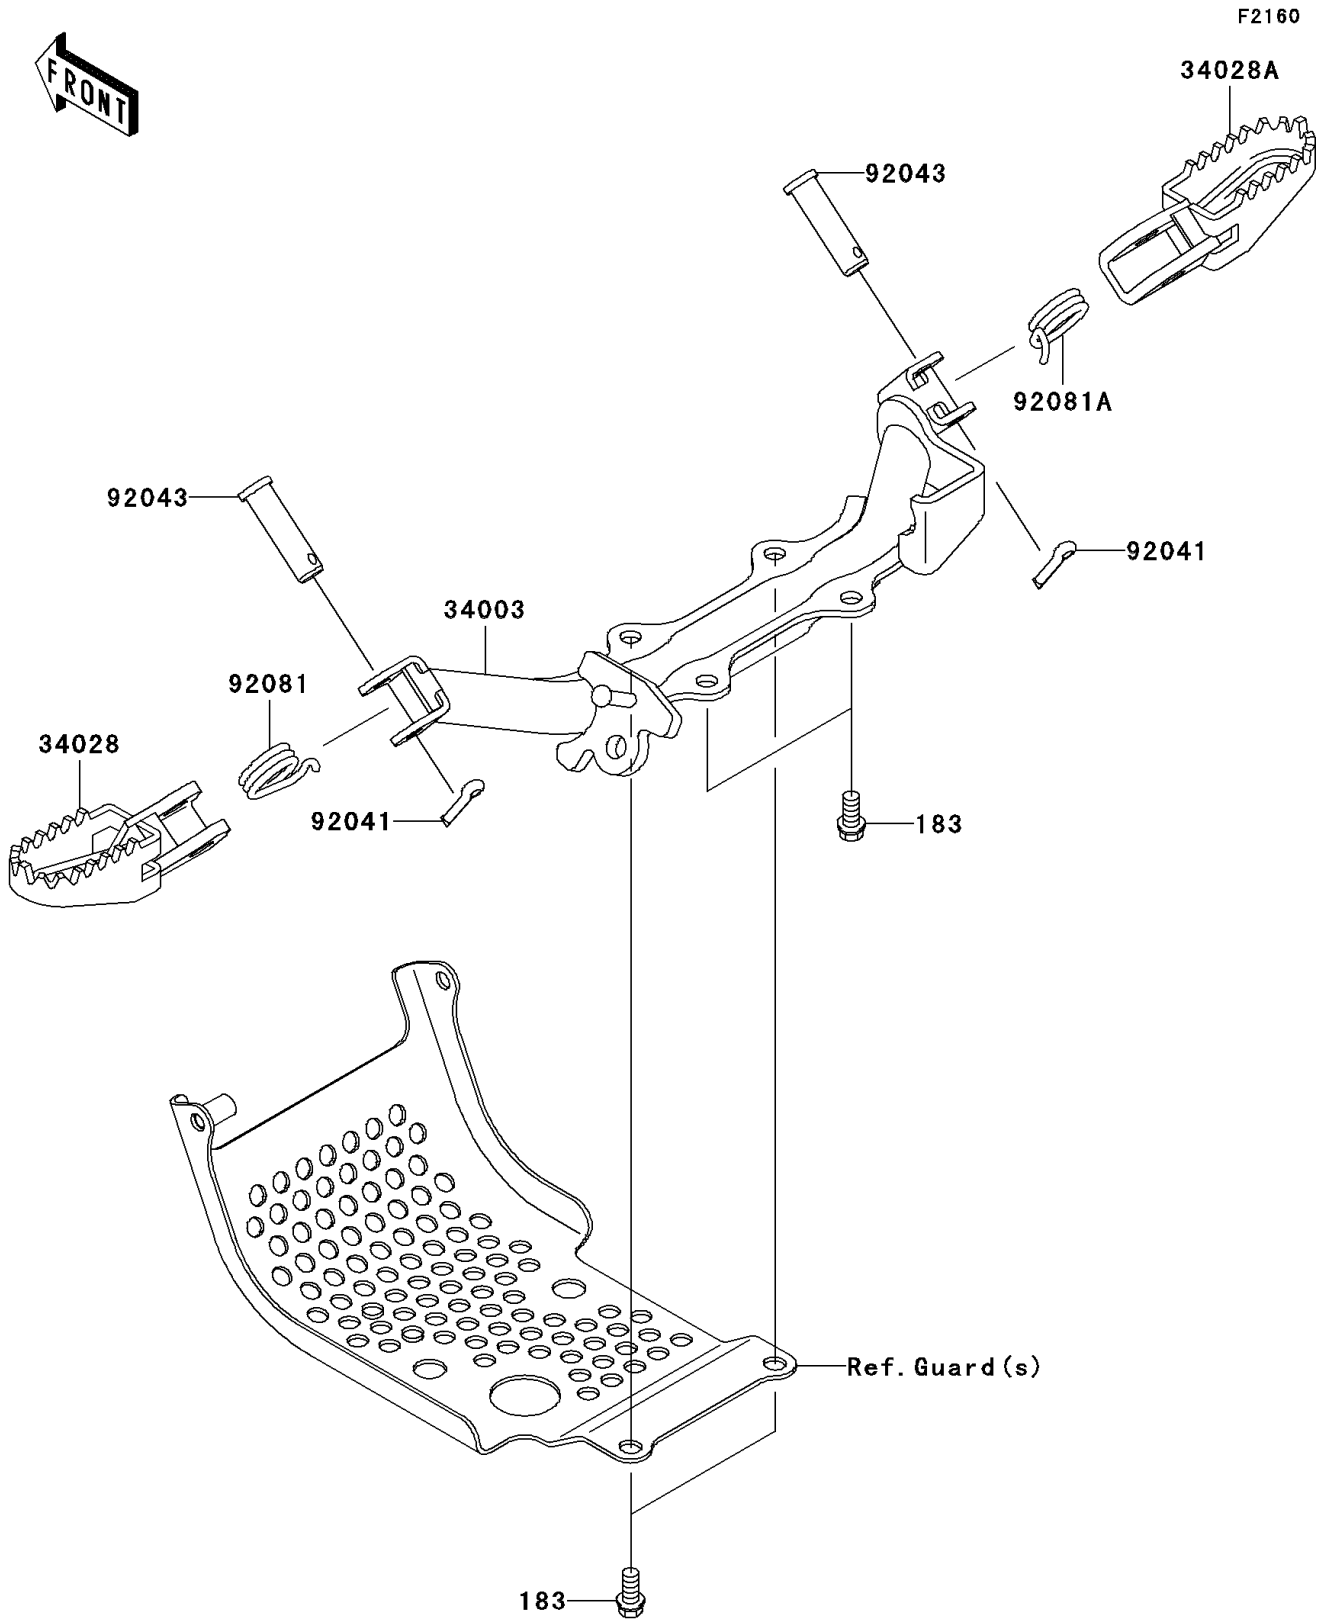

2008 KLX®110 PARTS DIAGRAM

Footrests

2008 KLX®110 PARTS LIST

Footrests

ITEM NAME	PART NUMBER	QUANTITY
BOLT-UPSET-WS-SMALL,8X20 (Ref # 183)	183BA0820	4
HOLDER-STEP,P.SILVER (Ref # 34003)	34003-0048-458	1
STEP,LH (Ref # 34028)	34028-1237	1
STEP,RH (Ref # 34028A)	34028-1238	1
COTTER,2.5X15 (Ref # 92041)	92041-1051	2
PIN,8X32 (Ref # 92043)	92043-1143	2
SPRING,FOOTREST,LH (Ref # 92081)	92081-1491	1
SPRING,FOOTREST,RH (Ref # 92081A)	92081-1543	1