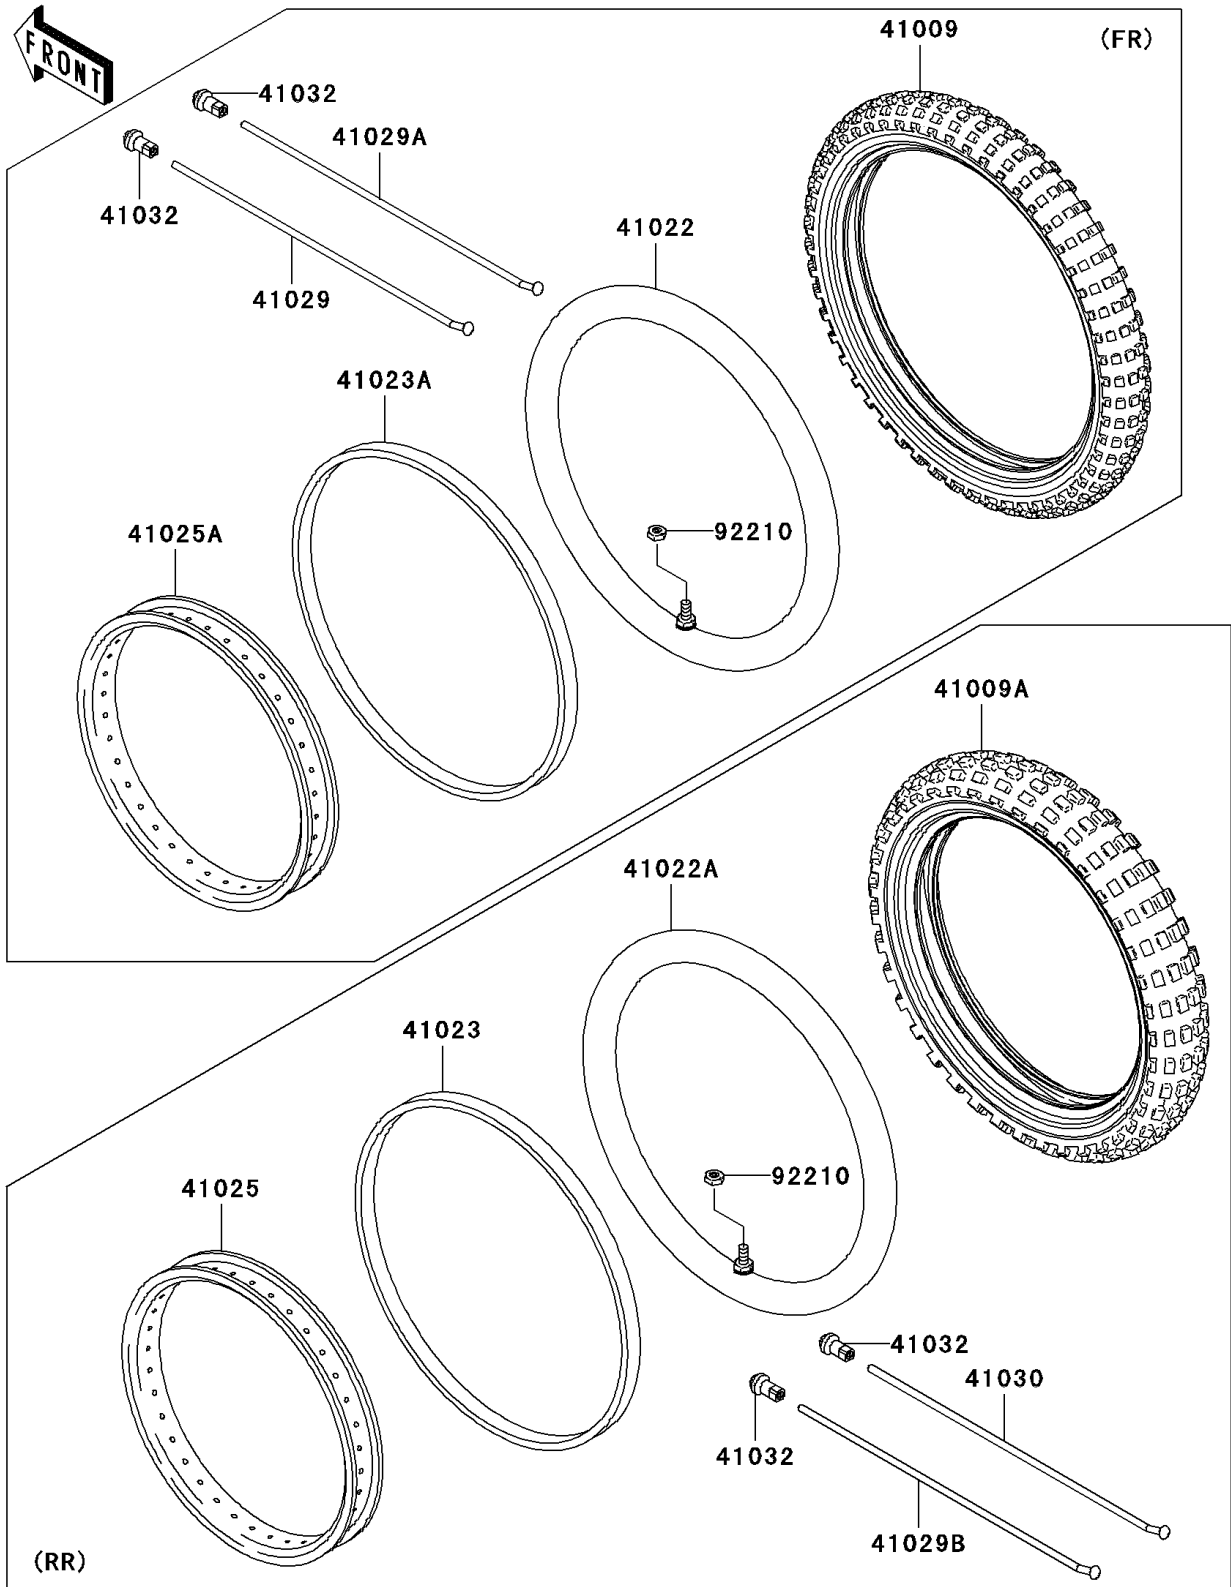

2006 KLX110 PARTS DIAGRAM

Wheels/Tires

F2210

2006 KLX110 PARTS LIST

Wheels/Tires

ITEM NAME	PART NUMBER	QUANTITY
TIRE,FR,2.50-14 4PR,C-803(CHEN (Ref # 41009)	41009-1404	1
TIRE,RR,3.00-12 4PR,C-803(CHEN (Ref # 41009A)	41009-1405	1
TUBE-TIRE,2.50-14(CHENG SHIN) (Ref # 41022)	41022-1239	1
TUBE-TIRE,3.00-12(CHENG SHIN) (Ref # 41022A)	41022-1240	1
BAND-RIM,80/100-12(D) (Ref # 41023)	41023-1066	1
BAND-RIM,80/100-14(D) (Ref # 41023A)	41023-1068	1
RIM,RR,1.60X12 (Ref # 41025)	41025-0009	1
RIM,FR,1.40X14 (Ref # 41025A)	41025-0013	1
SPOKE-INNER,FR,144MMX118D (Ref # 41029)	41029-1067	16
SPOKE-INNER,FR,133.5MMX97D (Ref # 41029A)	41029-1068	16
SPOKE-INNER,RR,98MMX105.5D (Ref # 41029B)	41029-1329	18
SPOKE-OUTER,RR,98MMX77.5D (Ref # 41030)	41030-1182	18
NIPPLE-SPOKE (Ref # 41032)	41032-0004	68
NUT (Ref # 92210)	92210-1371	2