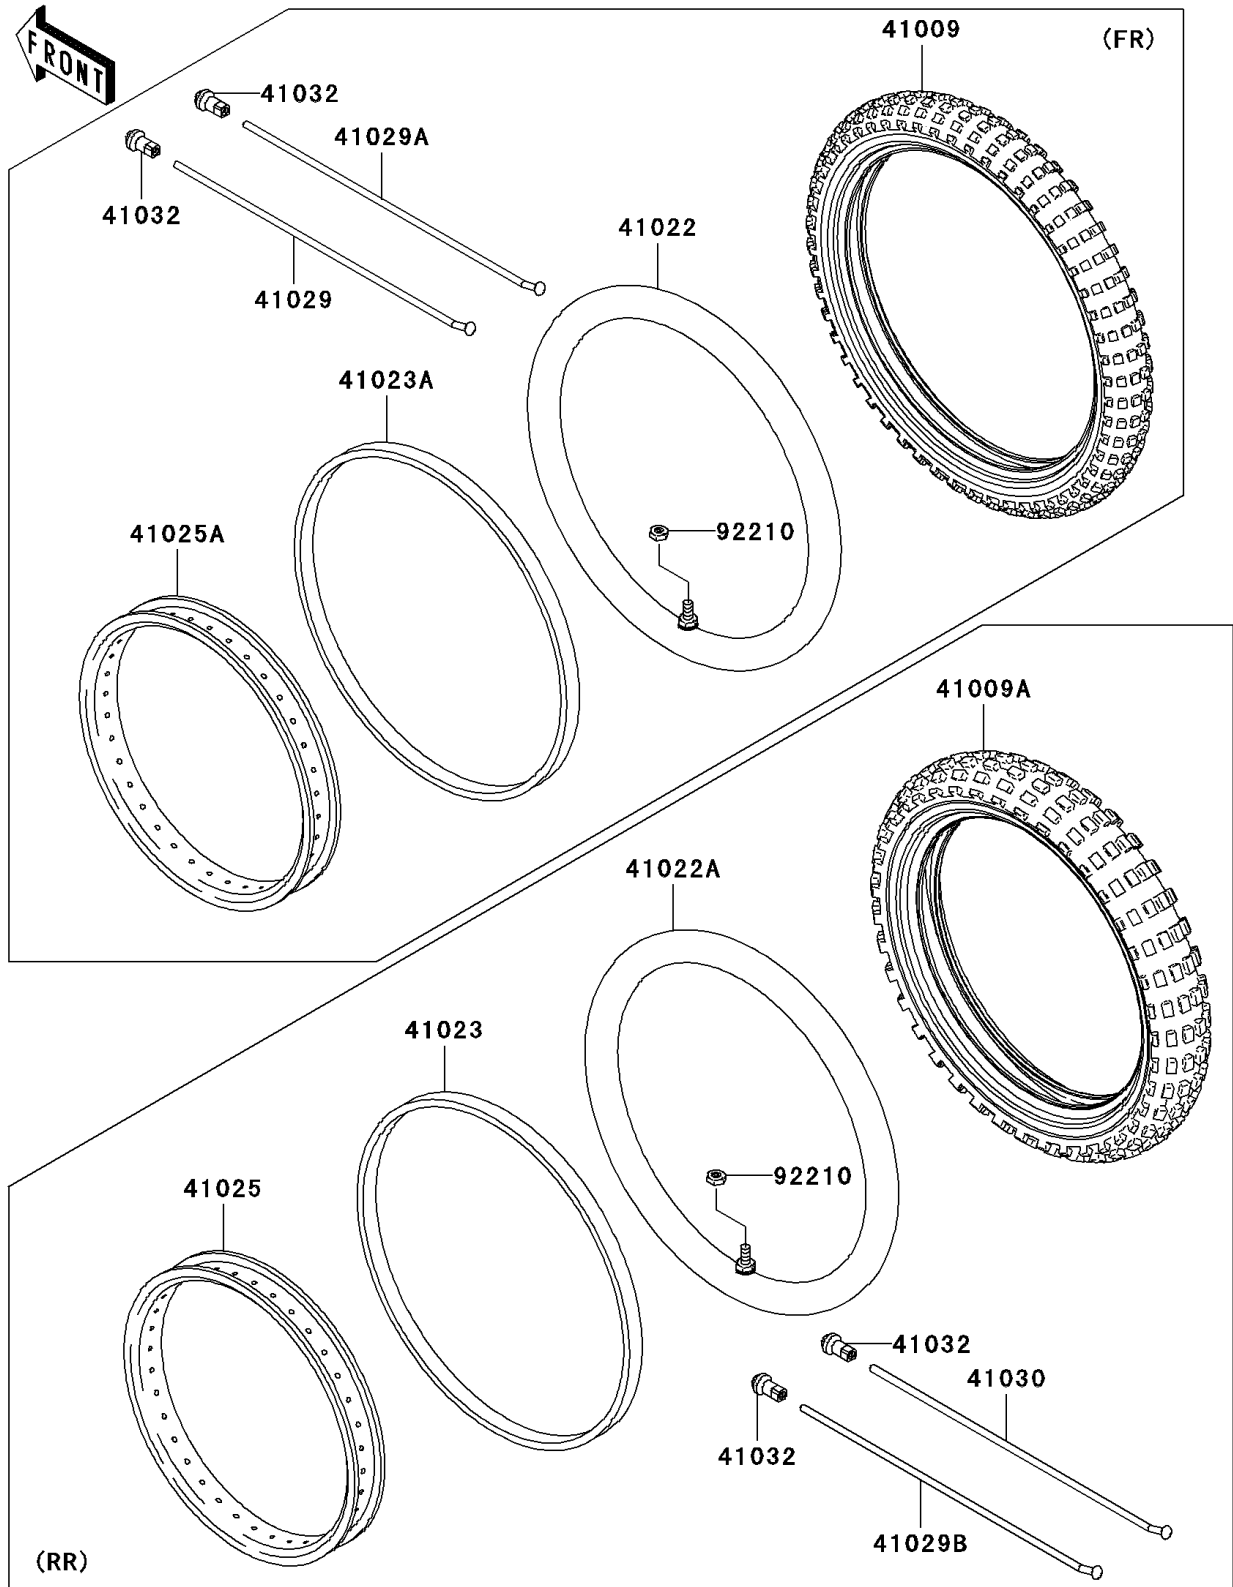

2006 KLX110 PARTS DIAGRAM

Wheels/Tires

F2210

2006 KLX110 PARTS LIST

Wheels/Tires

ITEM NAME	PART NUMBER	QUANTITY
TIRE,FR,2.50-14 4PR,C-803(CHEN (Ref # 41009)	41009-1404	1
TIRE,RR,3.00-12 4PR,C-803(CHEN (Ref # 41009A)	41009-1405	1
TUBE-TIRE,2.50-14(CHENG SHIN) (Ref # 41022)	41022-1239	1
TUBE-TIRE,3.00-12(CHENG SHIN) (Ref # 41022A)	41022-1240	1
BAND-RIM,80/100-12(D) (Ref # 41023)	41023-1066	1
BAND-RIM,80/100-14(D) (Ref # 41023A)	41023-1068	1
RIM,RR,1.60X12 (Ref # 41025)	41025-0009	1
RIM,FR,1.40X14 (Ref # 41025A)	41025-0013	1
SPOKE-INNER,FR,144MMX118D (Ref # 41029)	41029-1067	16
SPOKE-INNER,FR,133.5MMX97D (Ref # 41029A)	41029-1068	16
SPOKE-INNER,RR,98MMX105.5D (Ref # 41029B)	41029-1329	18
SPOKE-OUTER,RR,98MMX77.5D (Ref # 41030)	41030-1182	18
NIPPLE-SPOKE (Ref # 41032)	41032-0004	68
NUT (Ref # 92210)	92210-1371	2