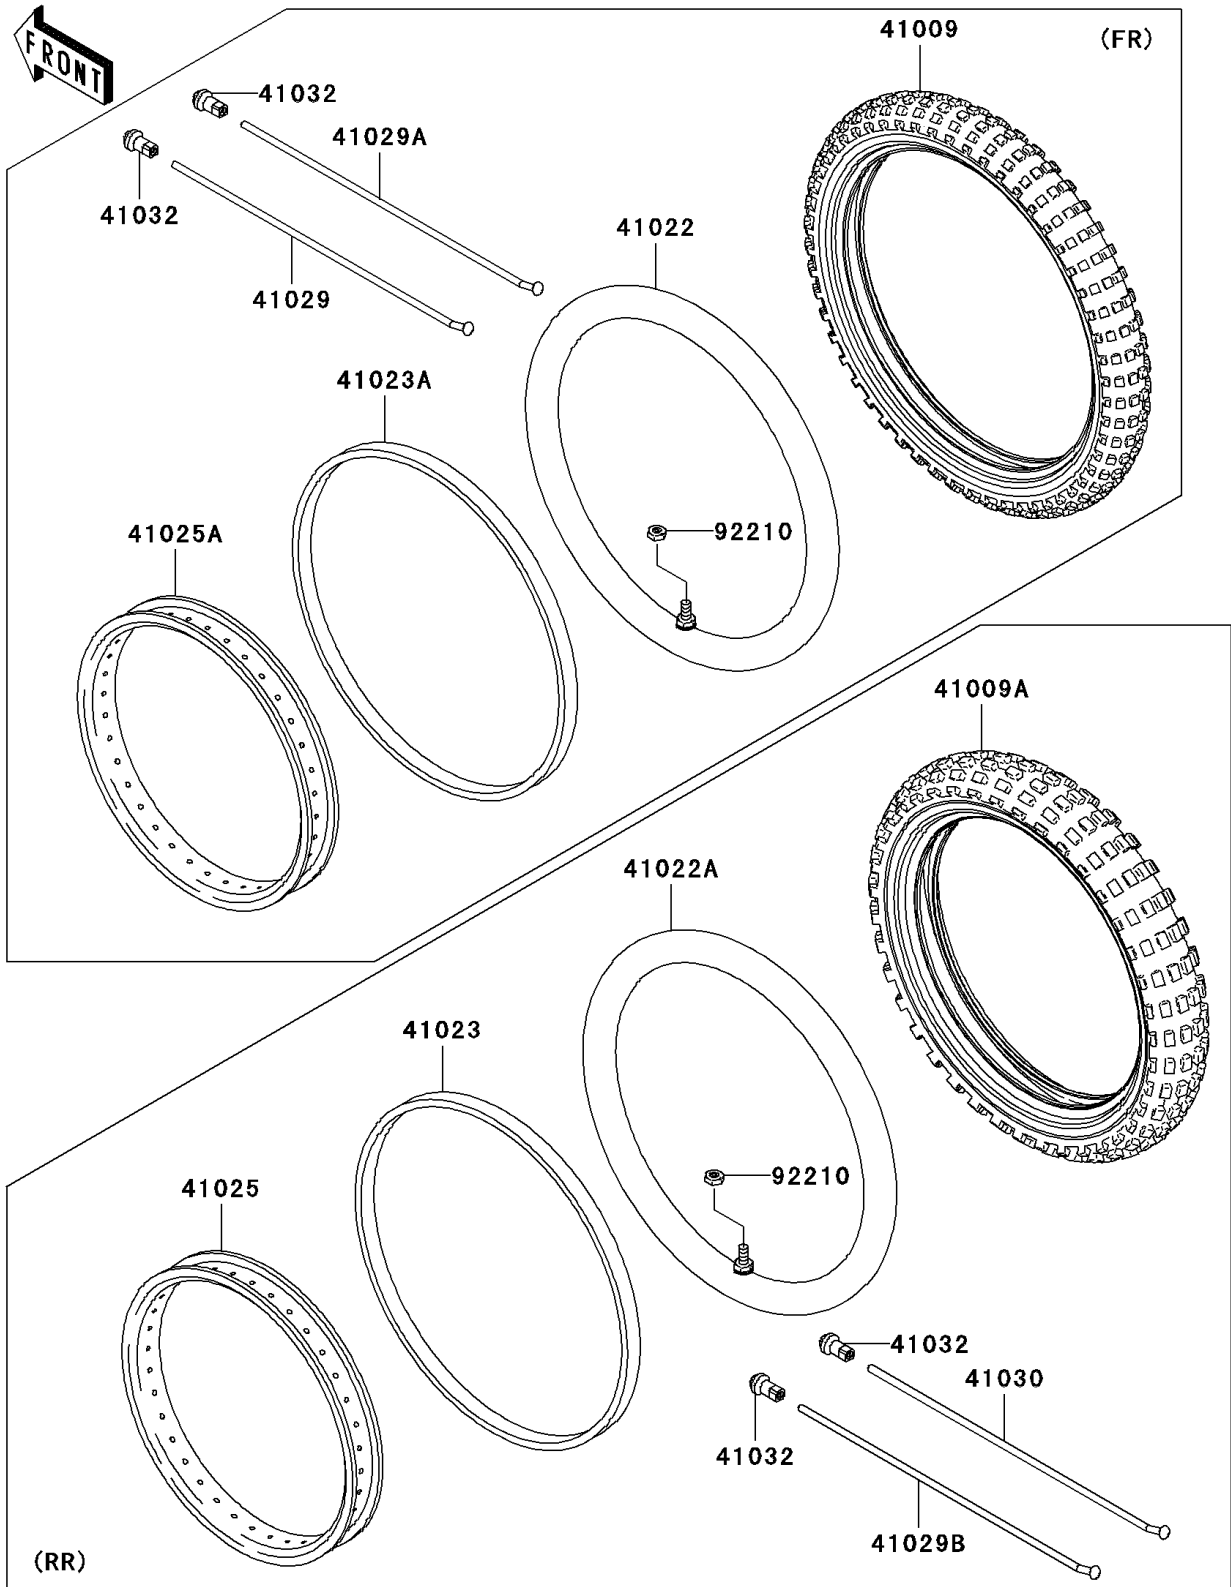

2008 KLX®110 PARTS DIAGRAM

Wheels/Tires

F2210

2008 KLX®110 PARTS LIST

Wheels/Tires

ITEM NAME	PART NUMBER	QUANTITY
TIRE,FR,2.50-14 4PR,C-803(CHEN (Ref # 41009)	41009-1404	1
TIRE,RR,3.00-12 4PR,C-803(CHEN (Ref # 41009A)	41009-1405	1
TUBE-TIRE,2.50-14(CHENG SHIN) (Ref # 41022)	41022-1239	1
TUBE-TIRE,3.00-12(CHENG SHIN) (Ref # 41022A)	41022-1240	1
BAND-RIM,80/100-12(D) (Ref # 41023)	41023-1066	1
BAND-RIM,80/100-14(D) (Ref # 41023A)	41023-1068	1
RIM,RR,1.60X12 (Ref # 41025)	41025-0009	1
RIM,FR,1.40X14 (Ref # 41025A)	41025-0013	1
SPOKE-INNER,FR,144MMX118D (Ref # 41029)	41029-1067	16
SPOKE-INNER,FR,133.5MMX97D (Ref # 41029A)	41029-1068	16
SPOKE-INNER,RR,98MMX105.5D (Ref # 41029B)	41029-1329	18
SPOKE-OUTER,RR,98MMX77.5D (Ref # 41030)	41030-1182	18
NIPPLE-SPOKE (Ref # 41032)	41032-0004	68
NUT (Ref # 92210)	92210-1371	2