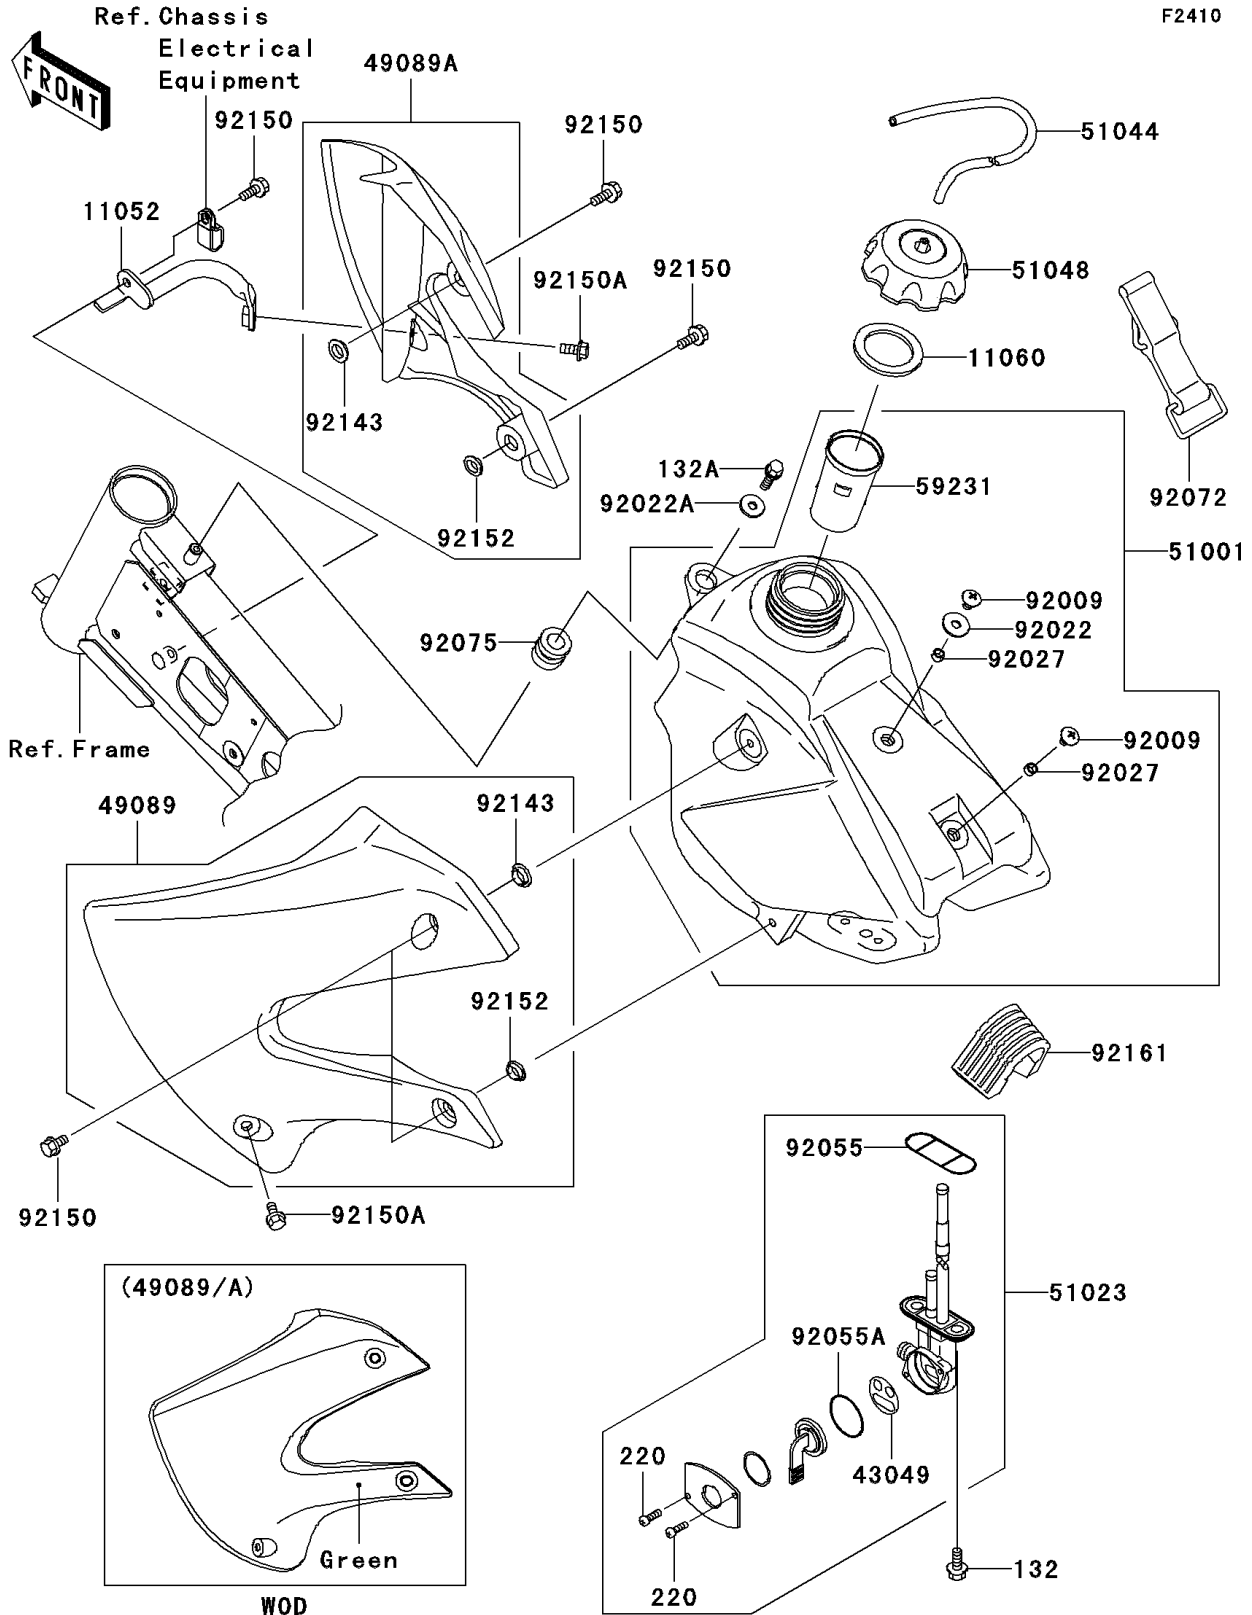

2006 KLX110 PARTS DIAGRAM

Fuel Tank(A6F/A7F)

F2410

2006 KLX110 PARTS LIST

Fuel Tank(A6F/A7F)

ITEM NAME	PART NUMBER	QUANTITY
BOLT-FLANGED-SMALL,6X12 (Ref # 132)	132BA0612	2
BOLT-FLANGED-SMALL,6X14 (Ref # 132A)	132BA0614	1
SCREW-PAN-CROS,3X8 (Ref # 220)	220AA0308	2
BRACKET,SHROUD,RH (Ref # 11052)	11052-1639	1
GASKET,FUEL TANK CAP (Ref # 11060)	11060-1340	1
PACKING,TAP VALVE (Ref # 43049)	43049-1091	1
SHROUD-ENGINE,LH,L.GREEN (Ref # 49089)	49089-1144-290	1
SHROUD-ENGINE,RH,L.GREEN (Ref # 49089A)	49089-1145-290	1
TANK-COMP-FUEL,F.BLACK (Ref # 51001)	51001-1676-6Z	1
TAP-ASSY,FUEL (Ref # 51023)	51023-1342	1
TUBE-ASSY (Ref # 51044)	51044-1185	1
CAP-ASSY-TANK,FUEL (Ref # 51048)	51048-0014	1
FILLER (Ref # 59231)	59231-1096	1
SCREW,6X10 (Ref # 92009)	92009-1530	2
WASHER,PLAIN,6MM (Ref # 92022)	92022-165	1
WASHER,6.5X24X2 (Ref # 92022A)	92022-1690	1
COLLAR,6.2X7.8X5 (Ref # 92027)	92027-2096	2
RING-O,FUEL TAP PACKING (Ref # 92055)	92055-1348	1
RING-O,TAP LEVER (Ref # 92055A)	92055-1419	1
BAND,FUEL TANK (Ref # 92072)	92072-1229	1
DAMPER (Ref # 92075)	92075-1787	1
COLLAR (Ref # 92143)	92143-1196	2
BOLT,6X12 (Ref # 92150)	92150-1435	5
BOLT,FLANGED,6X16 (Ref # 92150A)	92150-1506	2
COLLAR (Ref # 92152)	92152-1235	2
DAMPER,FUEL TANK,RR (Ref # 92161)	92161-1077	1