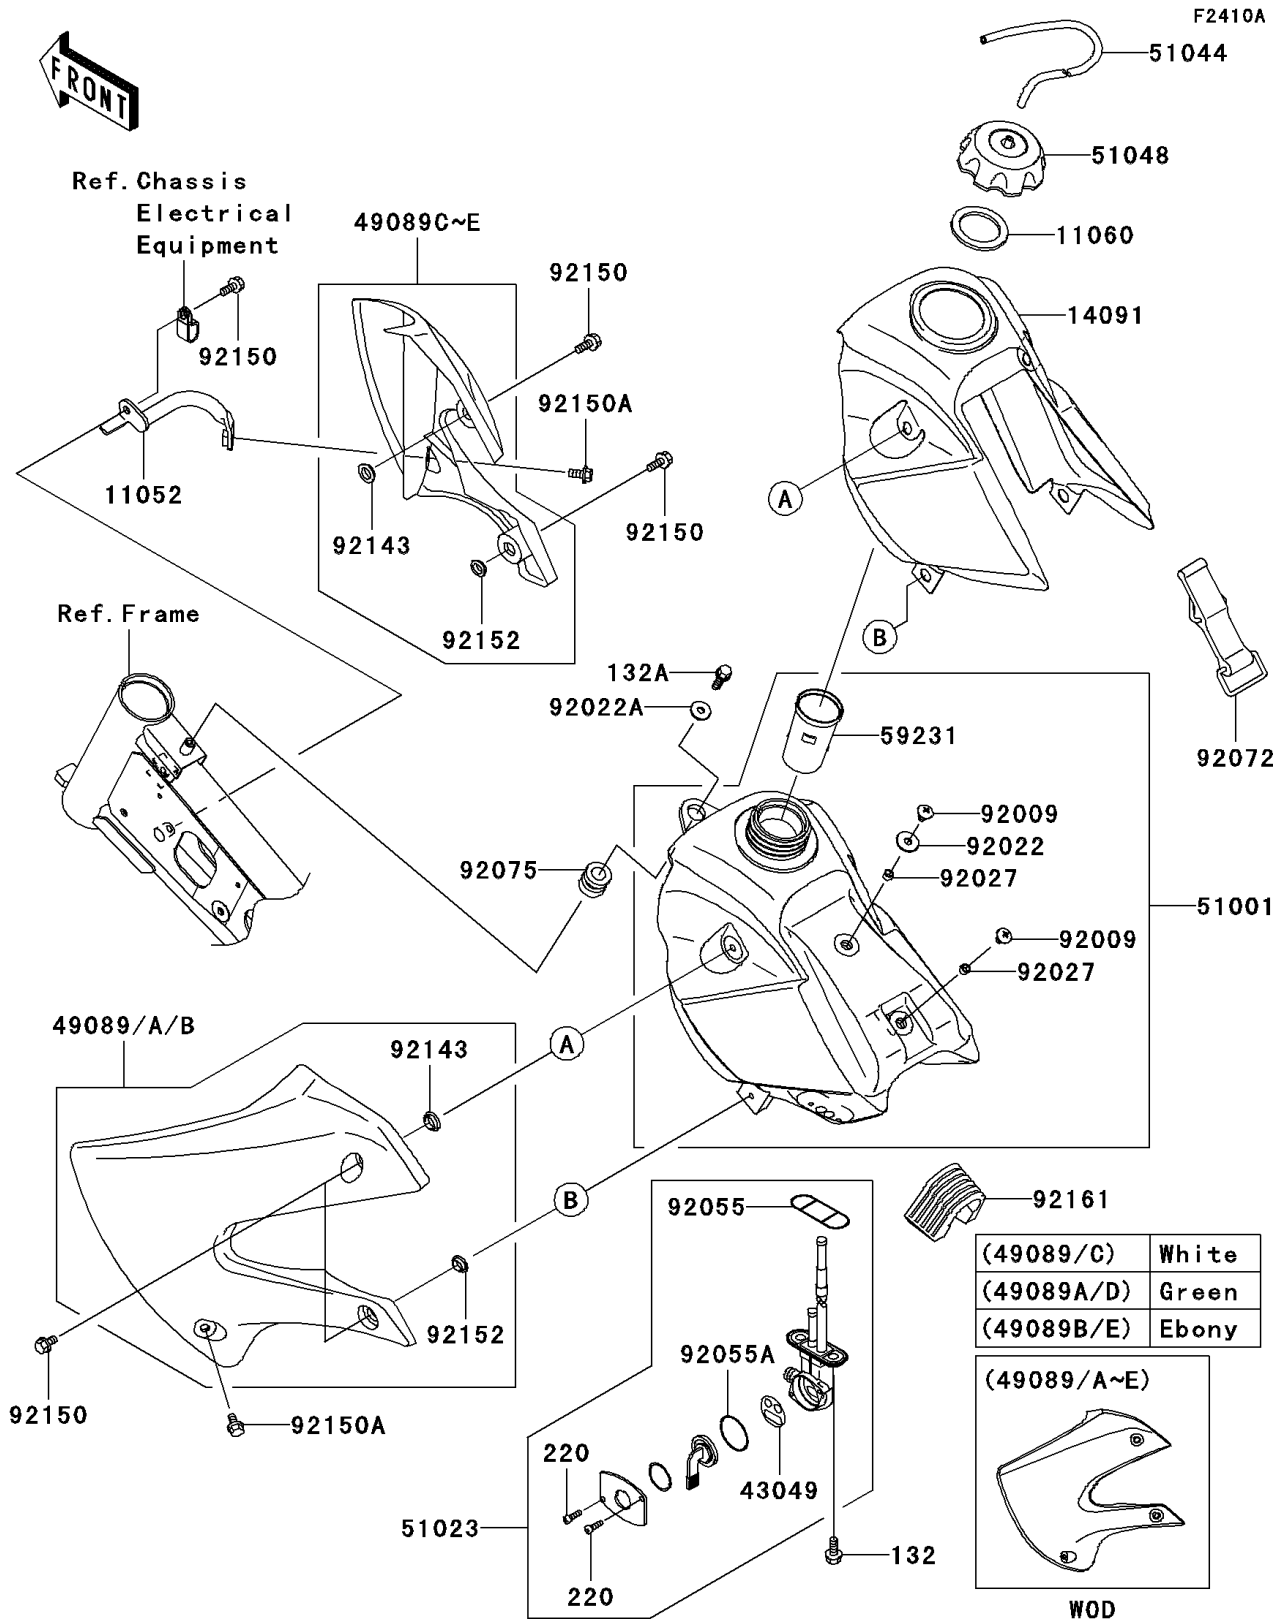

2008 KLX®110 PARTS DIAGRAM

Fuel Tank(A8F-A9FA)

2008 KLX®110 PARTS LIST

Fuel Tank(A8F-A9FA)

ITEM NAME	PART NUMBER	QUANTITY
BOLT-FLANGED-SMALL,6X12 (Ref # 132)	132BA0612	2
BOLT-FLANGED-SMALL,6X14 (Ref # 132A)	132BA0614	1
SCREW-PAN-CROS,3X8 (Ref # 220)	220AA0308	2
BRACKET,SHROUD,RH (Ref # 11052)	11052-1639	1
GASKET,FUEL TANK CAP (Ref # 11060)	11060-1340	1
COVER,FUEL TANK,F.BLACK (Ref # 14091)	14091-0884-6Z	1
PACKING,TAP VALVE (Ref # 43049)	43049-1091	1
SHROUD-ENGINE,LH,L.GREEN (Ref # 49089A)	49089-1144-290	1
SHROUD-ENGINE,RH,L.GREEN (Ref # 49089D)	49089-1145-290	1
TANK-COMP-FUEL,F.BLACK (Ref # 51001)	51001-0222-6Z	1
TAP-ASSY,FUEL (Ref # 51023)	51023-1342	1
TUBE-ASSY (Ref # 51044)	51044-1185	1
CAP-ASSY-TANK,FUEL (Ref # 51048)	51048-0014	1
FILLER (Ref # 59231)	59231-1096	1
SCREW,6X10 (Ref # 92009)	92009-1530	2
WASHER,PLAIN,6MM (Ref # 92022)	92022-165	1
WASHER,6.5X24X2 (Ref # 92022A)	92022-1690	1
COLLAR,6.2X7.8X5 (Ref # 92027)	92027-2096	2
RING-O,FUEL TAP PACKING (Ref # 92055)	92055-1348	1
RING-O,TAP LEVER (Ref # 92055A)	92055-1419	1
BAND,FUEL TANK (Ref # 92072)	92072-1229	1
DAMPER (Ref # 92075)	92075-1787	1
COLLAR (Ref # 92143)	92143-1196	2
BOLT,6X12 (Ref # 92150)	92150-1435	5
BOLT,FLANGED,6X16 (Ref # 92150A)	92150-1506	2
COLLAR (Ref # 92152)	92152-1235	2
DAMPER,FUEL TANK,RR (Ref # 92161)	92161-1077	1
SHROUD-ENGINE,LH,B.WHITE (Ref # 49089)	49089-1144-266	1
SHROUD-ENGINE,RH,B.WHITE (Ref # 49089C)	49089-1145-266	1