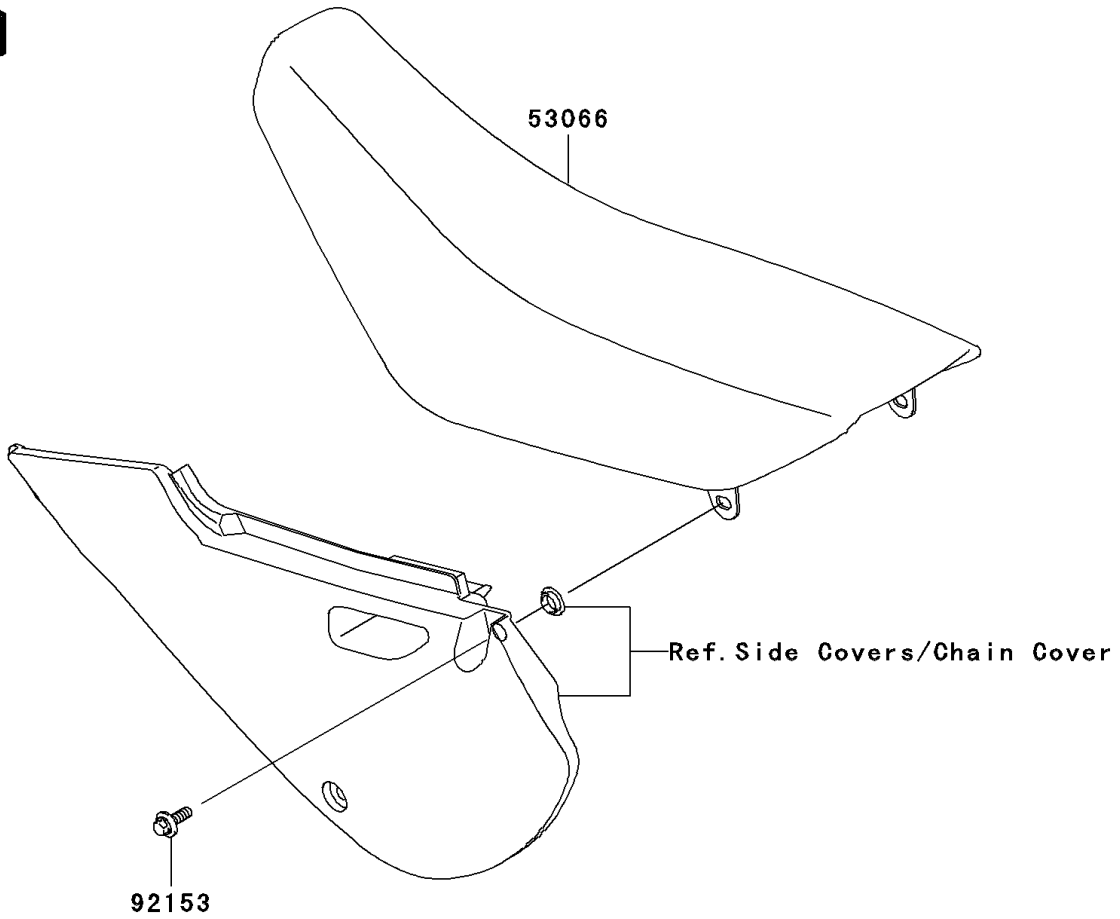

2006 KLX110 PARTS DIAGRAM

Seat

F2510

2006 KLX110 PARTS LIST

Seat

ITEM NAME	PART NUMBER	QUANTITY
SEAT-ASSY, GREEN/BLACK (Ref # 53066A)	53066-0092-336	1
BOLT, 6X20 (Ref # 92153)	92153-0502	2