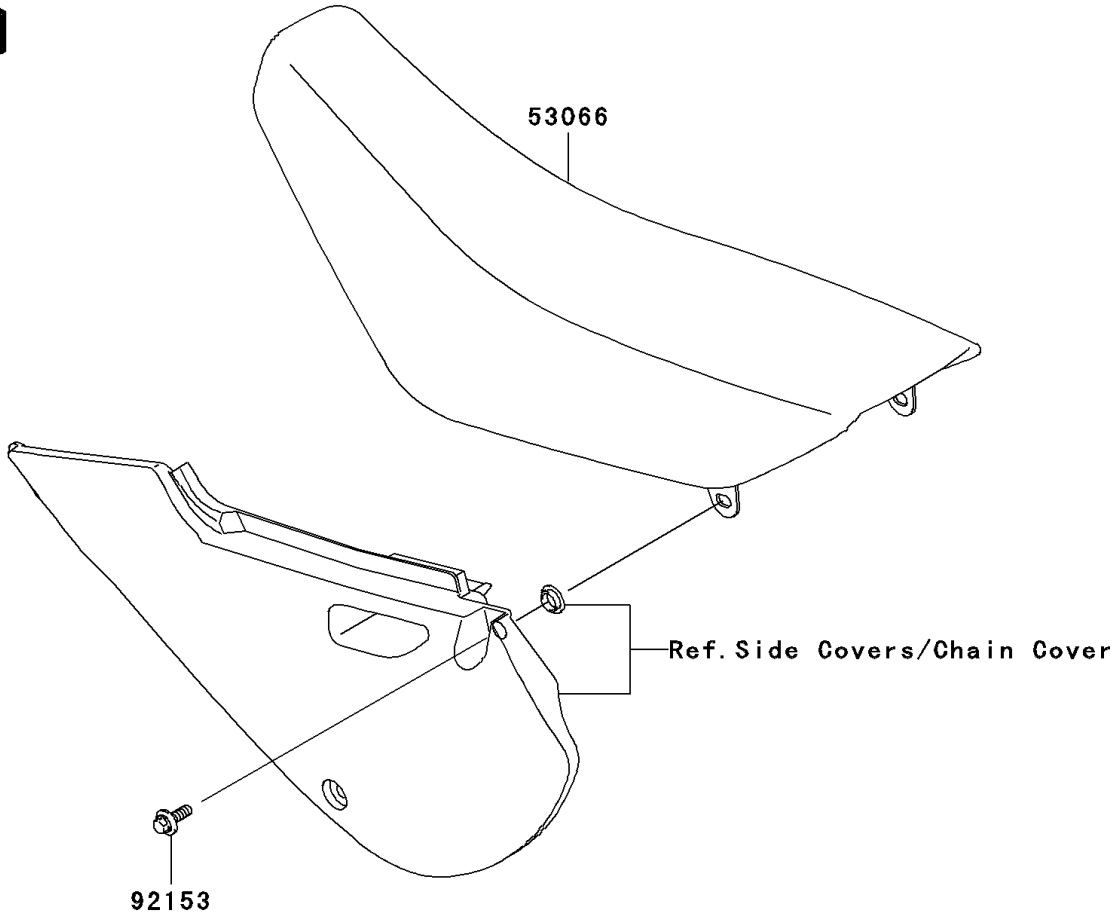

# 2006 KLX110 PARTS DIAGRAM

Seat

F2510

## 2006 KLX110 PARTS LIST

### Seat

ITEM NAME	PART NUMBER	QUANTITY
SEAT-ASSY, GREEN/BLACK (Ref # 53066A)	53066-0092-336	1
BOLT, 6X20 (Ref # 92153)	92153-0502	2