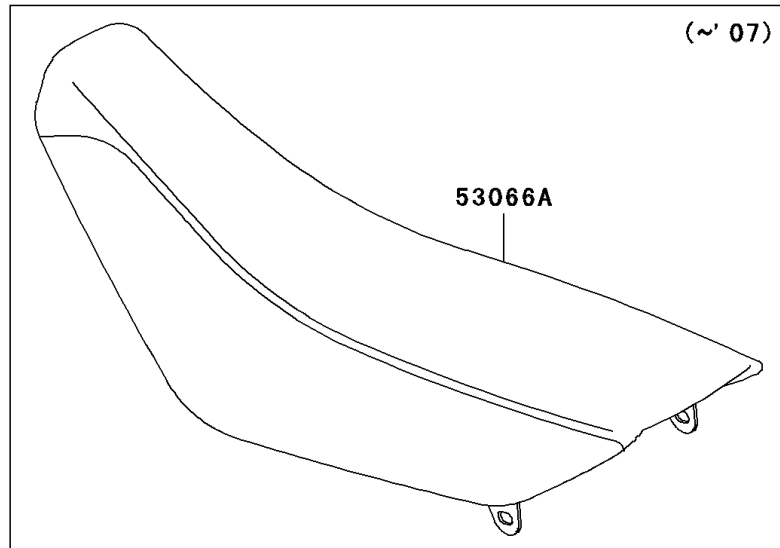

# 2006 KLX110 PARTS DIAGRAM

Seat

F2510

## 2006 KLX110 PARTS LIST

### Seat

ITEM NAME	PART NUMBER	QUANTITY
SEAT-ASSY, GREEN/BLACK (Ref # 53066A)	53066-0092-336	1
BOLT, 6X20 (Ref # 92153)	92153-0502	2