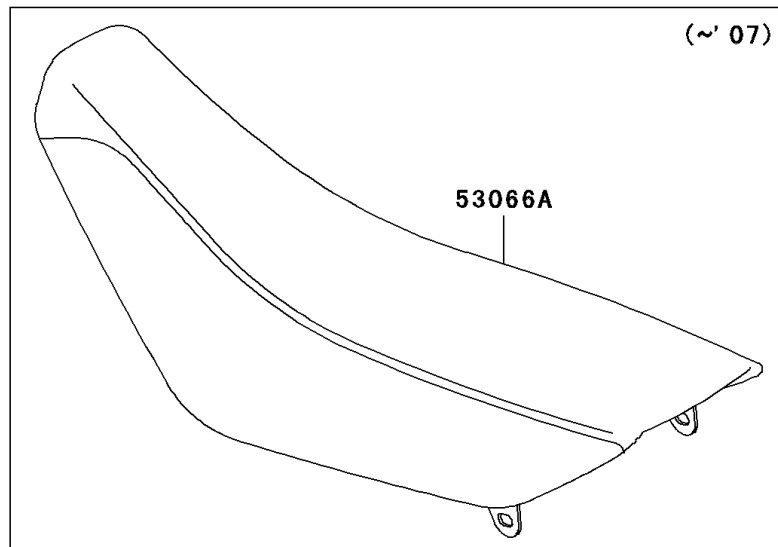

2006 KLX110 PARTS DIAGRAM

Seat

F2510

2006 KLX110 PARTS LIST

Seat

ITEM NAME	PART NUMBER	QUANTITY
SEAT-ASSY, GREEN/BLACK (Ref # 53066A)	53066-0092-336	1
BOLT, 6X20 (Ref # 92153)	92153-0502	2