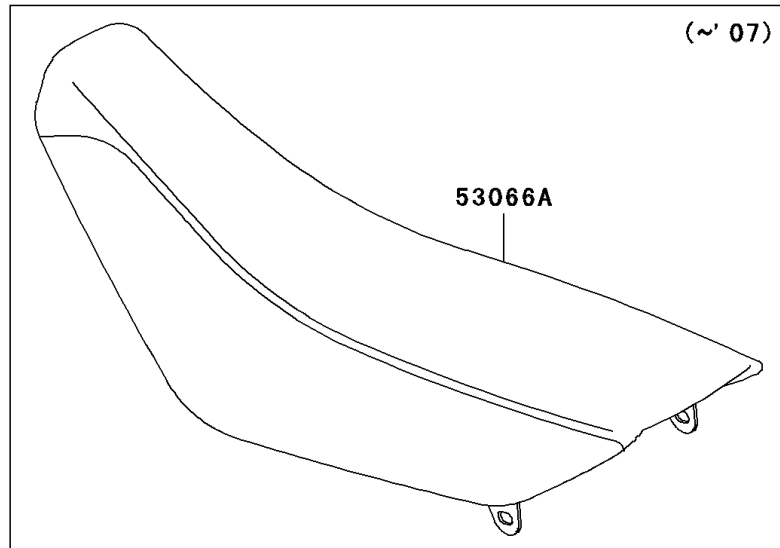

# 2008 KLX®110 PARTS DIAGRAM

Seat

F2510

## 2008 KLX®110 PARTS LIST

### Seat

ITEM NAME	PART NUMBER	QUANTITY
SEAT-ASSY,BLACK (Ref # 53066)	53066-0052-MA	1
BOLT,6X20 (Ref # 92153)	92153-0502	2