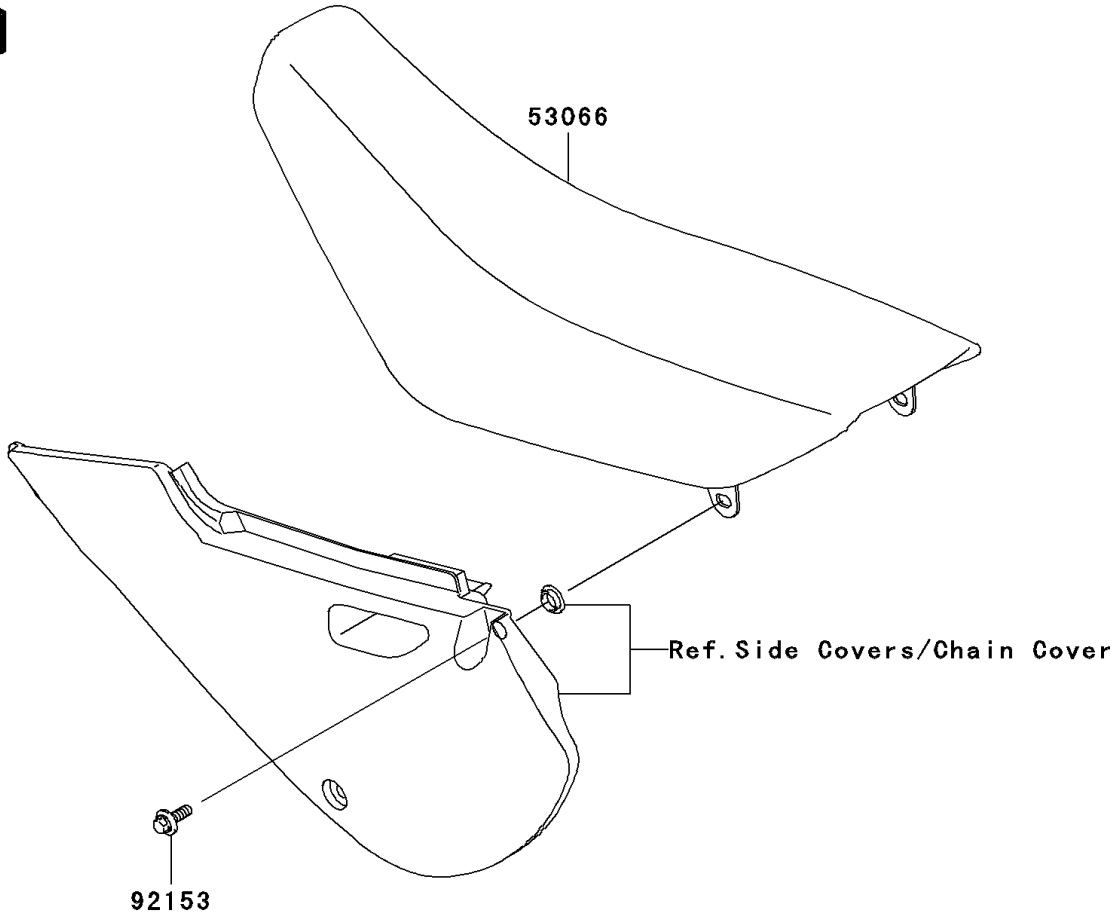

# 2008 KLX®110 PARTS DIAGRAM

Seat

F2510

## 2008 KLX®110 PARTS LIST

### Seat

ITEM NAME	PART NUMBER	QUANTITY
SEAT-ASSY,BLACK (Ref # 53066)	53066-0052-MA	1
BOLT,6X20 (Ref # 92153)	92153-0502	2