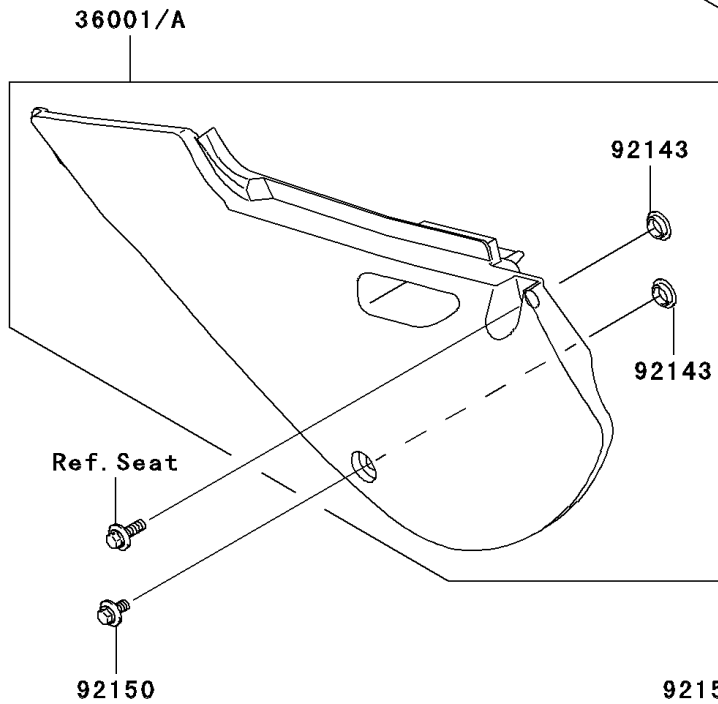

2006 KLX110 PARTS DIAGRAM

Side Covers/Chain Cover

(36001/B)	White
(36001A/C)	Ebony

2006 KLX110 PARTS LIST

Side Covers/Chain Cover

ITEM NAME	PART NUMBER	QUANTITY
COVER-SIDE,LH,S.WHITE (Ref # 36001)	36001-1639-266	1
COVER-SIDE,RH,S.WHITE (Ref # 36001B)	36001-1667-266	1
CASE-CHAIN (Ref # 36014)	36014-1258	1
COLLAR (Ref # 92143)	92143-1196	4
BOLT,6X14 (Ref # 92150)	92150-1340	2
BOLT,FLANGED,6X14 (Ref # 92150A)	92150-1689	2