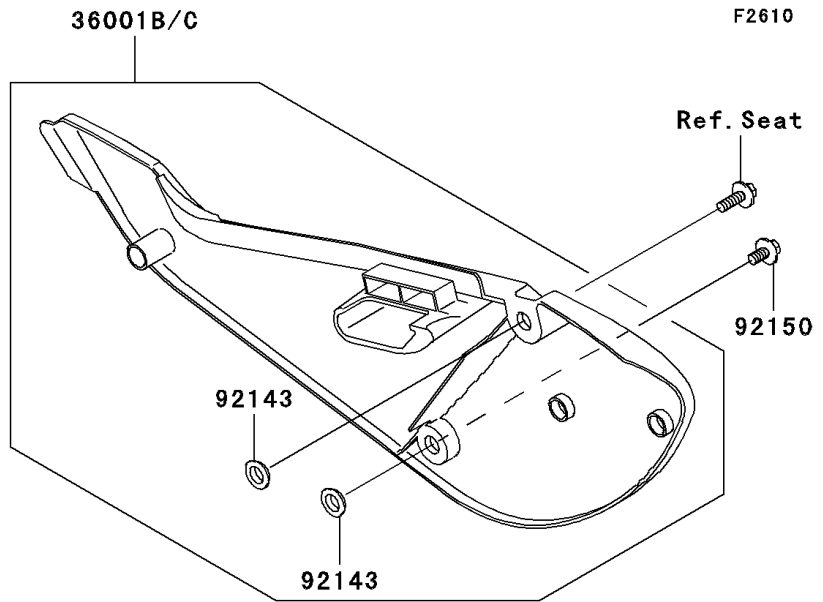

2006 KLX110 PARTS DIAGRAM

Side Covers/Chain Cover

(36001/B)	White
(36001A/C)	Ebony

2006 KLX110 PARTS LIST

Side Covers/Chain Cover

ITEM NAME	PART NUMBER	QUANTITY
COVER-SIDE,LH,S.WHITE (Ref # 36001)	36001-1639-266	1
COVER-SIDE,RH,S.WHITE (Ref # 36001B)	36001-1667-266	1
CASE-CHAIN (Ref # 36014)	36014-1258	1
COLLAR (Ref # 92143)	92143-1196	4
BOLT,6X14 (Ref # 92150)	92150-1340	2
BOLT,FLANGED,6X14 (Ref # 92150A)	92150-1689	2