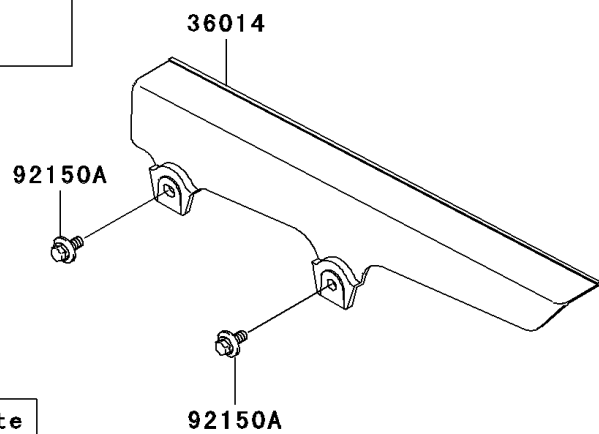

2006 KLX110 PARTS DIAGRAM

Side Covers/Chain Cover

(36001/B)	White
(36001A/C)	Ebony

2006 KLX110 PARTS LIST

Side Covers/Chain Cover

ITEM NAME	PART NUMBER	QUANTITY
COVER-SIDE,LH,S.WHITE (Ref # 36001)	36001-1639-266	1
COVER-SIDE,RH,S.WHITE (Ref # 36001B)	36001-1667-266	1
CASE-CHAIN (Ref # 36014)	36014-1258	1
COLLAR (Ref # 92143)	92143-1196	4
BOLT,6X14 (Ref # 92150)	92150-1340	2
BOLT,FLANGED,6X14 (Ref # 92150A)	92150-1689	2