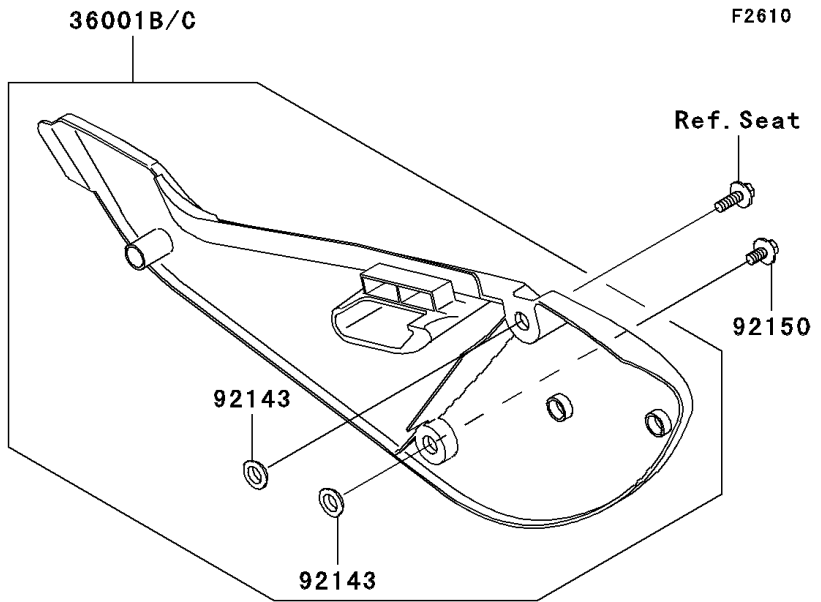

# 2008 KLX®110 PARTS DIAGRAM

Side Covers/Chain Cover

W0D

(36001/B)	White
(36001A/C)	Ebony

## 2008 KLX®110 PARTS LIST

### Side Covers/Chain Cover

ITEM NAME	PART NUMBER	QUANTITY
COVER-SIDE,LH,S.WHITE (Ref # 36001)	36001-1639-266	1
COVER-SIDE,RH,S.WHITE (Ref # 36001B)	36001-1667-266	1
CASE-CHAIN (Ref # 36014)	36014-1258	1
COLLAR (Ref # 92143)	92143-1196	4
BOLT,6X14 (Ref # 92150)	92150-1340	2
BOLT,FLANGED,6X14 (Ref # 92150A)	92150-1689	2