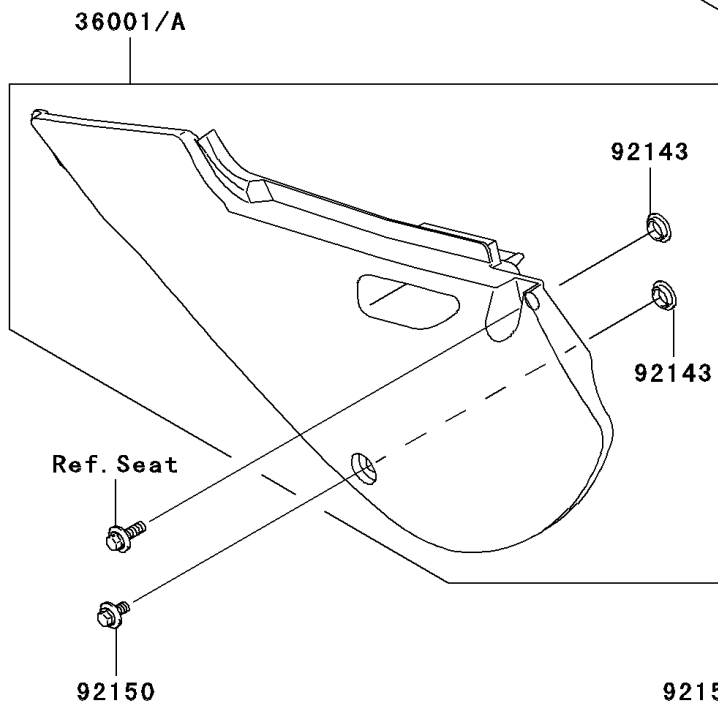

# 2008 KLX®110 PARTS DIAGRAM

Side Covers/Chain Cover

W0D

(36001/B)	White
(36001A/C)	Ebony

## 2008 KLX®110 PARTS LIST

### Side Covers/Chain Cover

ITEM NAME	PART NUMBER	QUANTITY
COVER-SIDE,LH,S.WHITE (Ref # 36001)	36001-1639-266	1
COVER-SIDE,RH,S.WHITE (Ref # 36001B)	36001-1667-266	1
CASE-CHAIN (Ref # 36014)	36014-1258	1
COLLAR (Ref # 92143)	92143-1196	4
BOLT,6X14 (Ref # 92150)	92150-1340	2
BOLT,FLANGED,6X14 (Ref # 92150A)	92150-1689	2