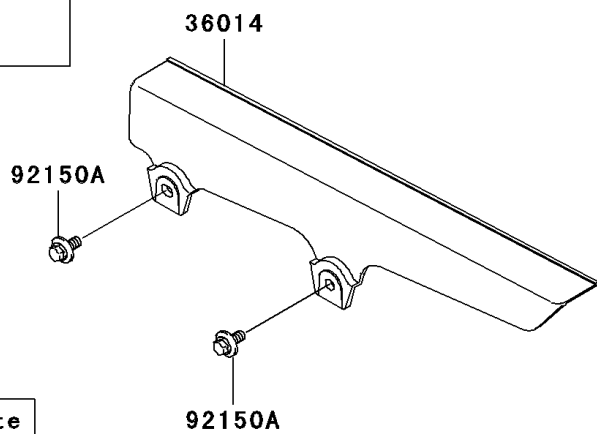

# 2008 KLX®110 PARTS DIAGRAM

Side Covers/Chain Cover

W0D

(36001/B)	White
(36001A/C)	Ebony

## 2008 KLX®110 PARTS LIST

### Side Covers/Chain Cover

ITEM NAME	PART NUMBER	QUANTITY
COVER-SIDE,LH,S.WHITE (Ref # 36001)	36001-1639-266	1
COVER-SIDE,RH,S.WHITE (Ref # 36001B)	36001-1667-266	1
CASE-CHAIN (Ref # 36014)	36014-1258	1
COLLAR (Ref # 92143)	92143-1196	4
BOLT,6X14 (Ref # 92150)	92150-1340	2
BOLT,FLANGED,6X14 (Ref # 92150A)	92150-1689	2