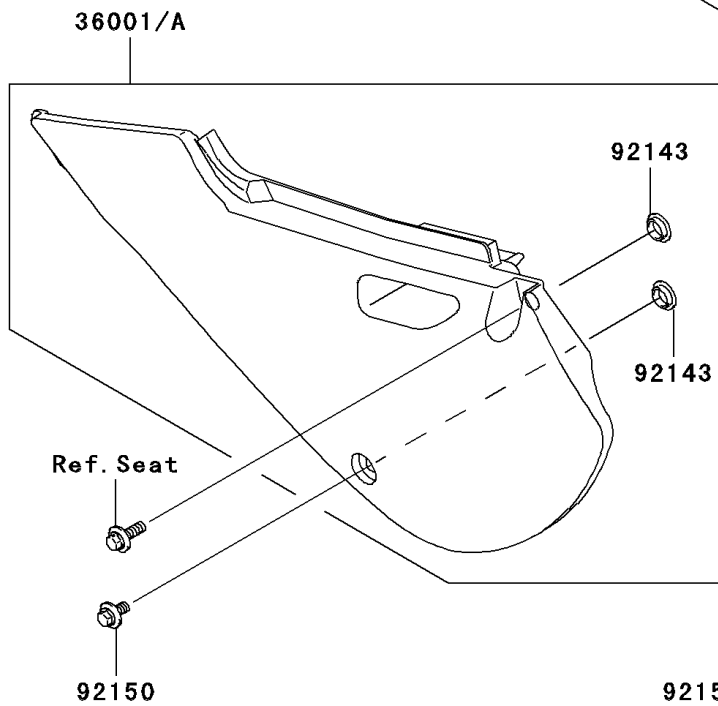

# 2009 KLX®110 PARTS DIAGRAM

Side Covers/Chain Cover

W0D

(36001/B)	White
(36001A/C)	Ebony

## 2009 KLX®110 PARTS LIST

### Side Covers/Chain Cover

ITEM NAME	PART NUMBER	QUANTITY
COVER-SIDE,LH,S.WHITE (Ref # 36001)	36001-1639-266	1
COVER-SIDE,RH,S.WHITE (Ref # 36001B)	36001-1667-266	1
CASE-CHAIN (Ref # 36014)	36014-1258	1
COLLAR (Ref # 92143)	92143-1196	4
BOLT,6X14 (Ref # 92150)	92150-1340	2
BOLT,FLANGED,6X14 (Ref # 92150A)	92150-1689	2