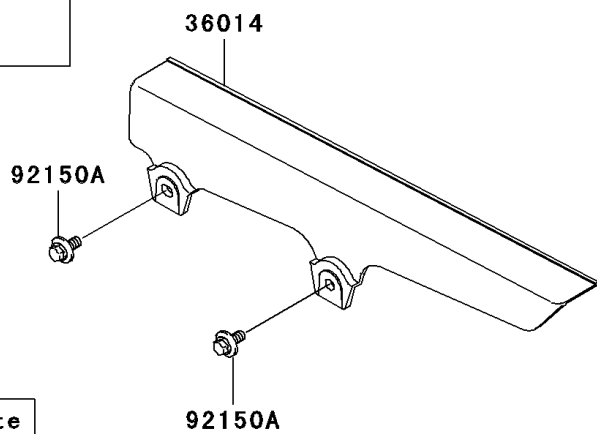

# 2009 KLX®110 PARTS DIAGRAM

Side Covers/Chain Cover

W0D

(36001/B)	White
(36001A/C)	Ebony

## 2009 KLX®110 PARTS LIST

### Side Covers/Chain Cover

ITEM NAME	PART NUMBER	QUANTITY
COVER-SIDE,LH,S.WHITE (Ref # 36001)	36001-1639-266	1
COVER-SIDE,RH,S.WHITE (Ref # 36001B)	36001-1667-266	1
CASE-CHAIN (Ref # 36014)	36014-1258	1
COLLAR (Ref # 92143)	92143-1196	4
BOLT,6X14 (Ref # 92150)	92150-1340	2
BOLT,FLANGED,6X14 (Ref # 92150A)	92150-1689	2