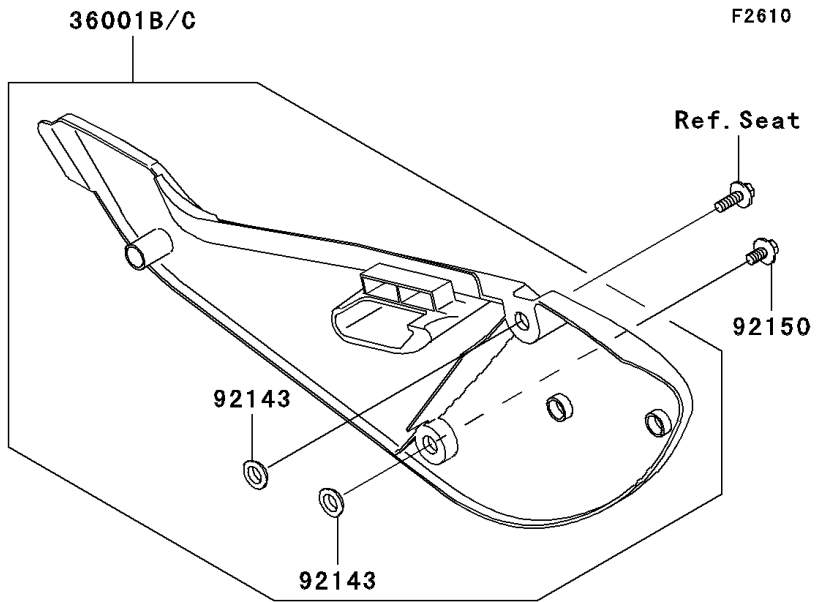

# 2009 KLX®110 PARTS DIAGRAM

Side Covers/Chain Cover

W0D

(36001/B)	White
(36001A/C)	Ebony

## 2009 KLX®110 PARTS LIST

### Side Covers/Chain Cover

ITEM NAME	PART NUMBER	QUANTITY
COVER-SIDE,LH,S.WHITE (Ref # 36001)	36001-1639-266	1
COVER-SIDE,RH,S.WHITE (Ref # 36001B)	36001-1667-266	1
CASE-CHAIN (Ref # 36014)	36014-1258	1
COLLAR (Ref # 92143)	92143-1196	4
BOLT,6X14 (Ref # 92150)	92150-1340	2
BOLT,FLANGED,6X14 (Ref # 92150A)	92150-1689	2