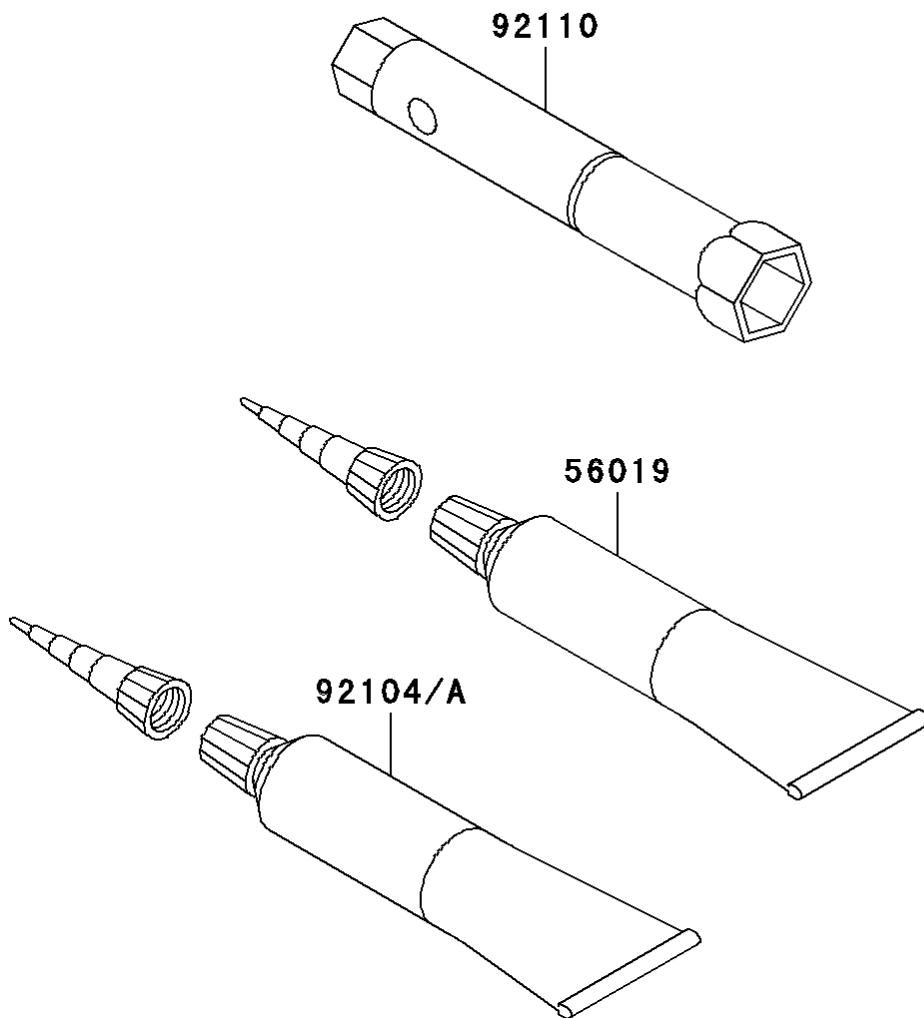

# 2008 KLX®110 PARTS DIAGRAM

Owner's Tools

F2810

## 2008 KLX®110 PARTS LIST

### Owner's Tools

ITEM NAME	PART NUMBER	QUANTITY
GASKET-LIQUID,TB1211,WHITE (Ref # 56019)	56019-120	1
GASKET-LIQUID,TB1211F,CLEAR (Ref # 92104)	92104-0004	1
GASKET-LIQUID,TB1105,BLACK (Ref # 92104A)	92104-1003	1
TOOL-WRENCH,BOX,16MM (Ref # 92110)	92110-1206	1