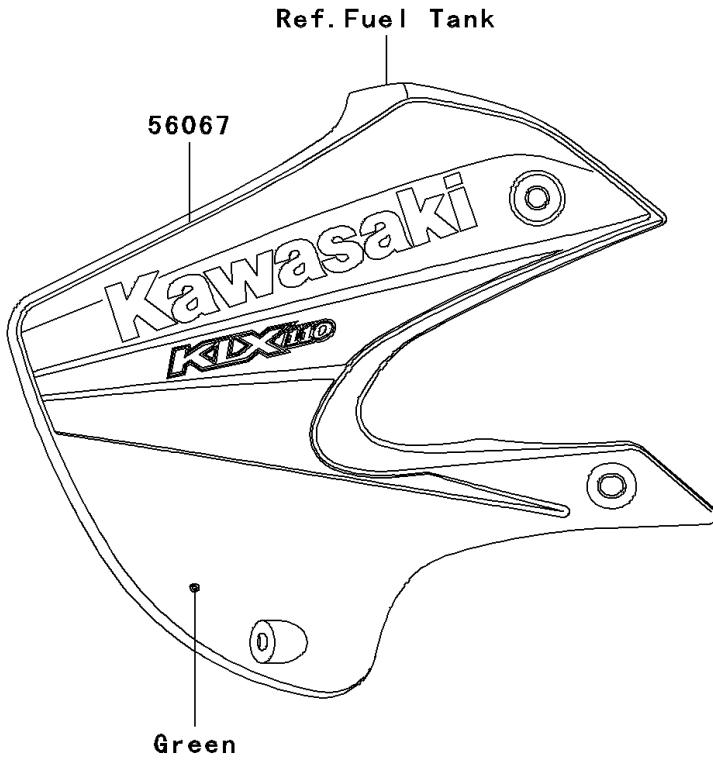

# 2006 KLX110 PARTS DIAGRAM

Decals(Green)(A6F)

F2861

## 2006 KLX110 PARTS LIST

Decals(Green)(A6F)

ITEM NAME	PART NUMBER	QUANTITY
PATTERN,SHROUD,LH (Ref # 56067)	56067-0345	1
PATTERN,SHROUD,RH (Ref # 56067A)	56067-0346	1