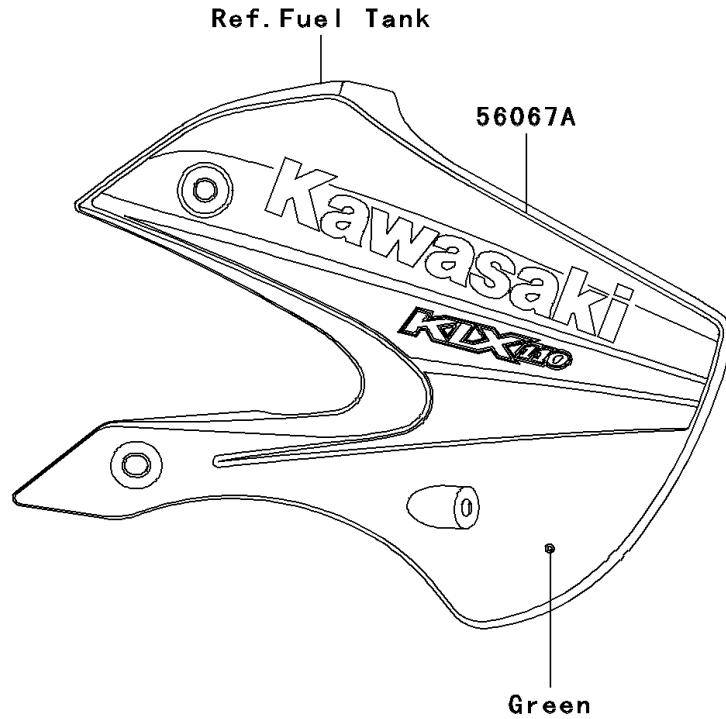

# 2006 KLX110 PARTS DIAGRAM

Decals(Green)(A6F)

F2861

## 2006 KLX110 PARTS LIST

Decals(Green)(A6F)

ITEM NAME	PART NUMBER	QUANTITY
PATTERN,SHROUD,LH (Ref # 56067)	56067-0345	1
PATTERN,SHROUD,RH (Ref # 56067A)	56067-0346	1