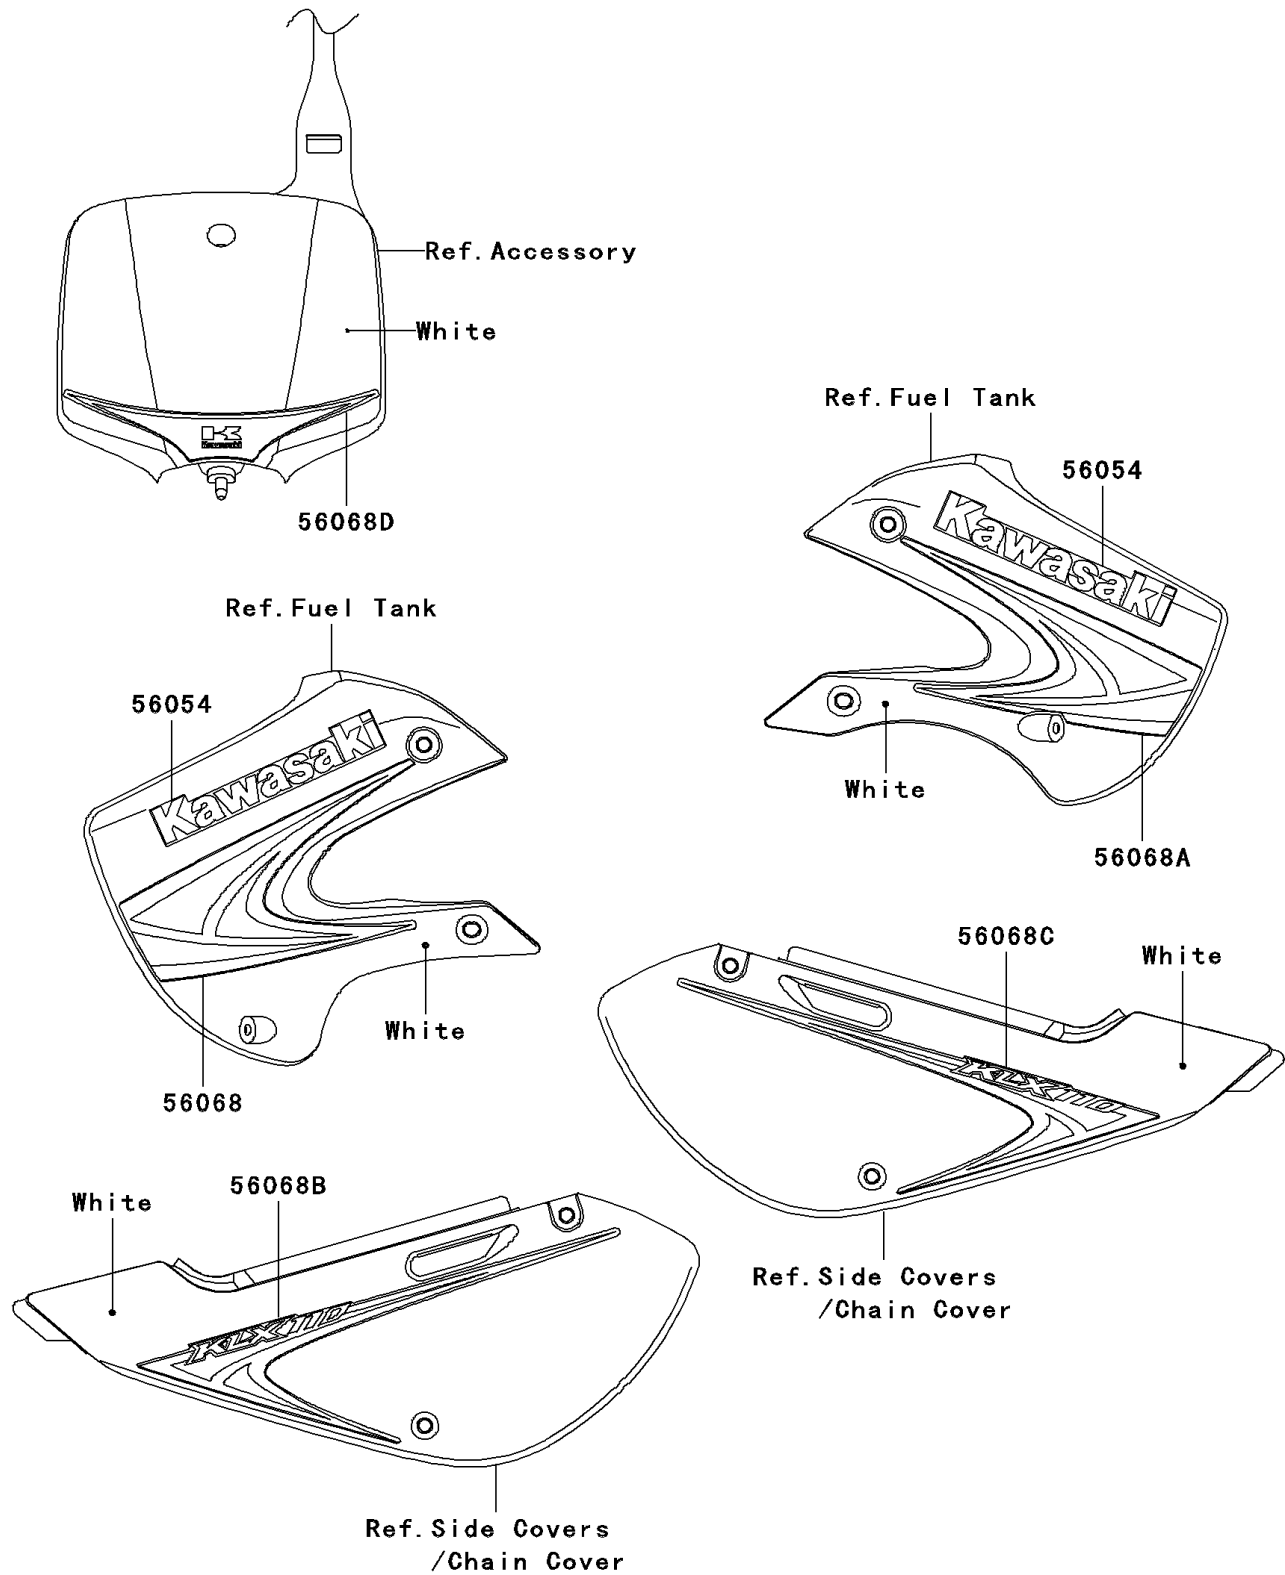

2008 KLX®110 PARTS DIAGRAM

Decals(White)(A8F)(US)

F2861B

2008 KLX®110 PARTS LIST

Decals(White)(A8F)(US)

ITEM NAME	PART NUMBER	QUANTITY
MARK,SHROUD,KAWASAKI (Ref # 56054)	56054-0048	2
PATTERN,SHROUD,LH (Ref # 56068)	56068-0303	1
PATTERN,SHROUD,RH (Ref # 56068A)	56068-0304	1
PATTERN,SIDE COVER,LH (Ref # 56068B)	56068-0305	1
PATTERN,SIDE COVER,RH (Ref # 56068C)	56068-0306	1
PATTERN,NUMBER PLATE (Ref # 56068D)	56068-0307	1