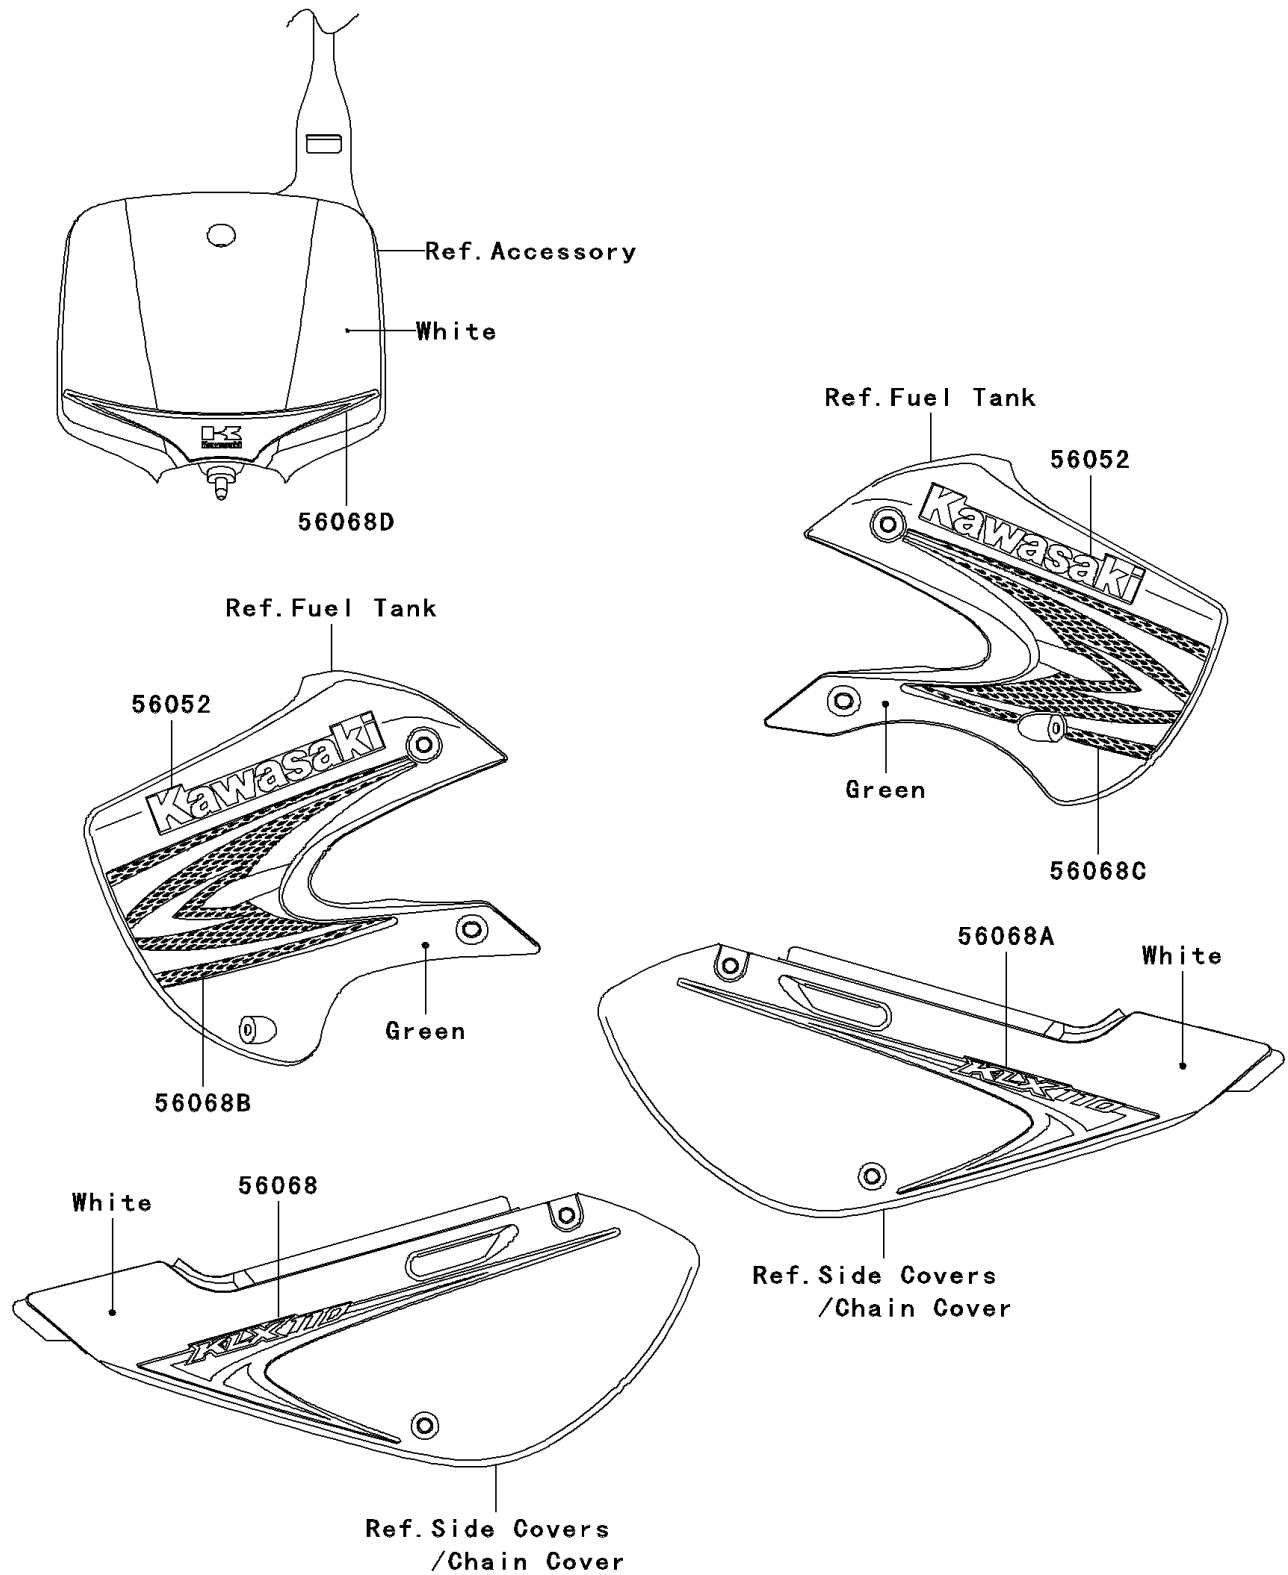

# 2008 KLX®110 PARTS DIAGRAM

Decals(Green)(A8F)

F2861C

## 2008 KLX®110 PARTS LIST

Decals(Green)(A8F)

ITEM NAME	PART NUMBER	QUANTITY
MARK,SHROUD,KAWASAKI (Ref # 56052)	56052-0930	2
PATTERN,SIDE COVER,LH (Ref # 56068)	56068-0301	1
PATTERN,SIDE COVER,RH (Ref # 56068A)	56068-0302	1
PATTERN,SHROUD,LH (Ref # 56068B)	56068-0308	1
PATTERN,SHROUD,RH (Ref # 56068C)	56068-0309	1
PATTERN,NUMBER PLATE (Ref # 56068D)	56068-0310	1