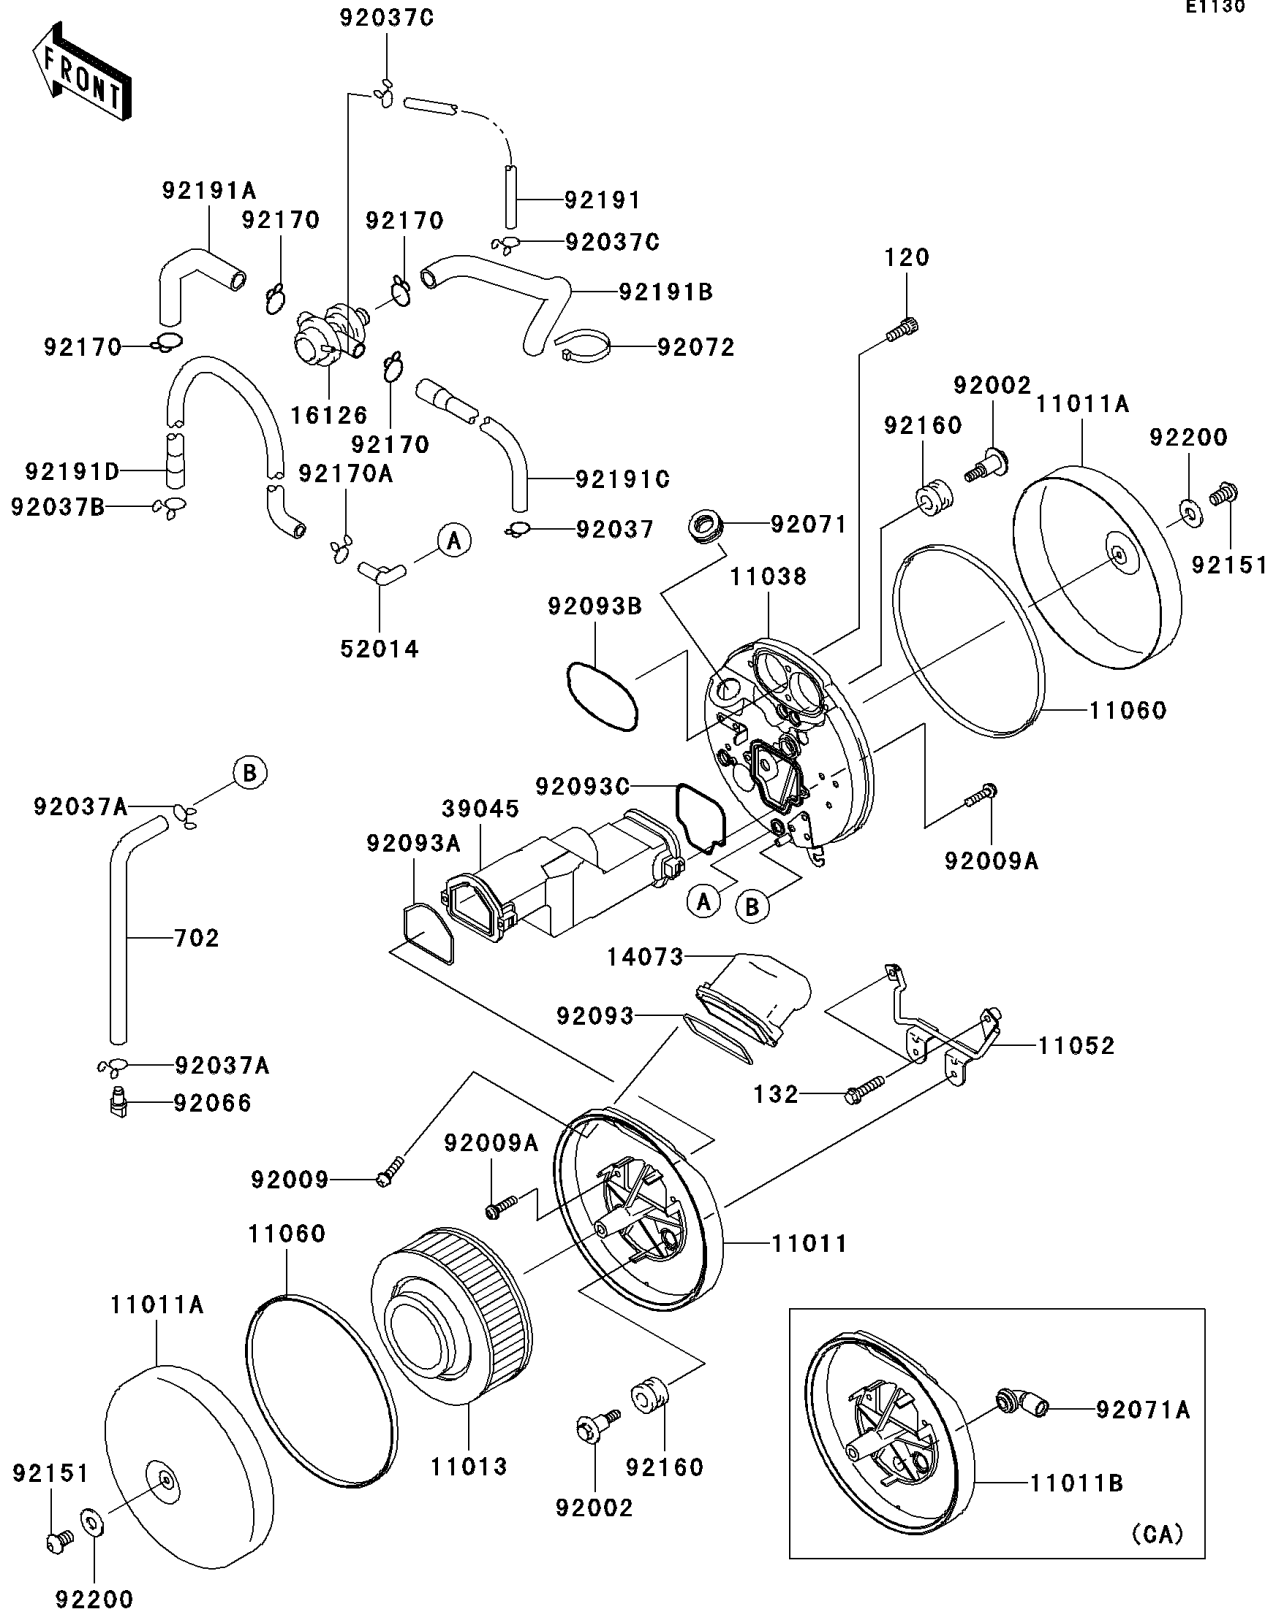

# 2007 Vulcan 1500 Classic PARTS DIAGRAM

Air Cleaner

E1130

## Air Cleaner

ITEM NAME	PART NUMBER	QUANTITY
BOLT-SOCKET,6X16 (Ref # 120)	120S0616	4
CASE-AIR FILTER,COVER (Ref # 11011A)	11011-0021	2
ELEMENT-AIR FILTER (Ref # 11013)	11013-1248	1
CASE-ASSY-AIR FILTER,RH (Ref # 11038)	11038-0005	1
BRACKET (Ref # 11052)	11052-1166	1
GASKET,AIR FILTER CASE (Ref # 11060)	11060-1968	2
DUCT,AIR FILTER (Ref # 14073)	14073-1739	1
VALVE,AIR SWITCH (Ref # 16126)	16126-1384	1
DUCT-ASSY,CENTER (Ref # 39045)	39045-0003	1
ELBOW (Ref # 52014)	52014-1083	1
BOLT,FLANGED,6X14X13.5 (Ref # 92002)	92002-1595	3
SCREW,TAPPING,5X16 (Ref # 92009)	92009-1264	2
SCREW,PAN-WP-CROS,5X20 (Ref # 92009A)	92009-1905	4
CLAMP (Ref # 92037)	92037-1468	1
CLAMP,TUBE (Ref # 92037A)	92037-147	2
CLAMP (Ref # 92037B)	92037-1593	1
CLAMP (Ref # 92037C)	92037-1712	2
PLUG,DRAIN (Ref # 92066)	92066-1211	1
GROMMET,AIR FILTER (Ref # 92071)	92071-1028	1
BAND,L=202 (Ref # 92072)	92072-1195	1
SEAL,AIR FILTER CASE (Ref # 92093)	92093-1408	1
SEAL,DUCT,LH (Ref # 92093A)	92093-1459	1
SEAL (Ref # 92093B)	92093-1485	1
SEAL,DUCT,RH (Ref # 92093C)	92093-1491	1
BOLT,8X14 (Ref # 92151)	92151-1438	2
DAMPER (Ref # 92160)	92160-1594	3
CLAMP,TUBE (Ref # 92170)	92170-1445	4
CLAMP (Ref # 92170A)	92170-1695	1
TUBE,THROTTLE-VALVE (Ref # 92191)	92191-1312	1

## 2007 Vulcan 1500 Classic PARTS LIST

### Air Cleaner

ITEM NAME	PART NUMBER	QUANTITY
TUBE,HEAD,FR-VALVE (Ref # 92191A)	92191-1359	1
TUBE,VALVE-CLEANER (Ref # 92191B)	92191-1360	1
TUBE,HEAD,RR-VALVE (Ref # 92191C)	92191-1369	1
TUBE,BREATHER (Ref # 92191D)	92191-1406	1
WASHER,8.5X20X1.6 (Ref # 92200)	92200-1463	2
BOLT-FLANGED-SMALL,6X25 (Ref # 132)	132J0625	2
TUBE-RUBBER,7X10X230 (Ref # 702)	702A07230	1
CASE-AIR FILTER,LH (Ref # 11011)	11011-0020	1
CASE-AIR FILTER,LH (Ref # 11011B)	11011-1601	1
GROMMET,AIR FILTER (Ref # 92071A)	92071-1114	1