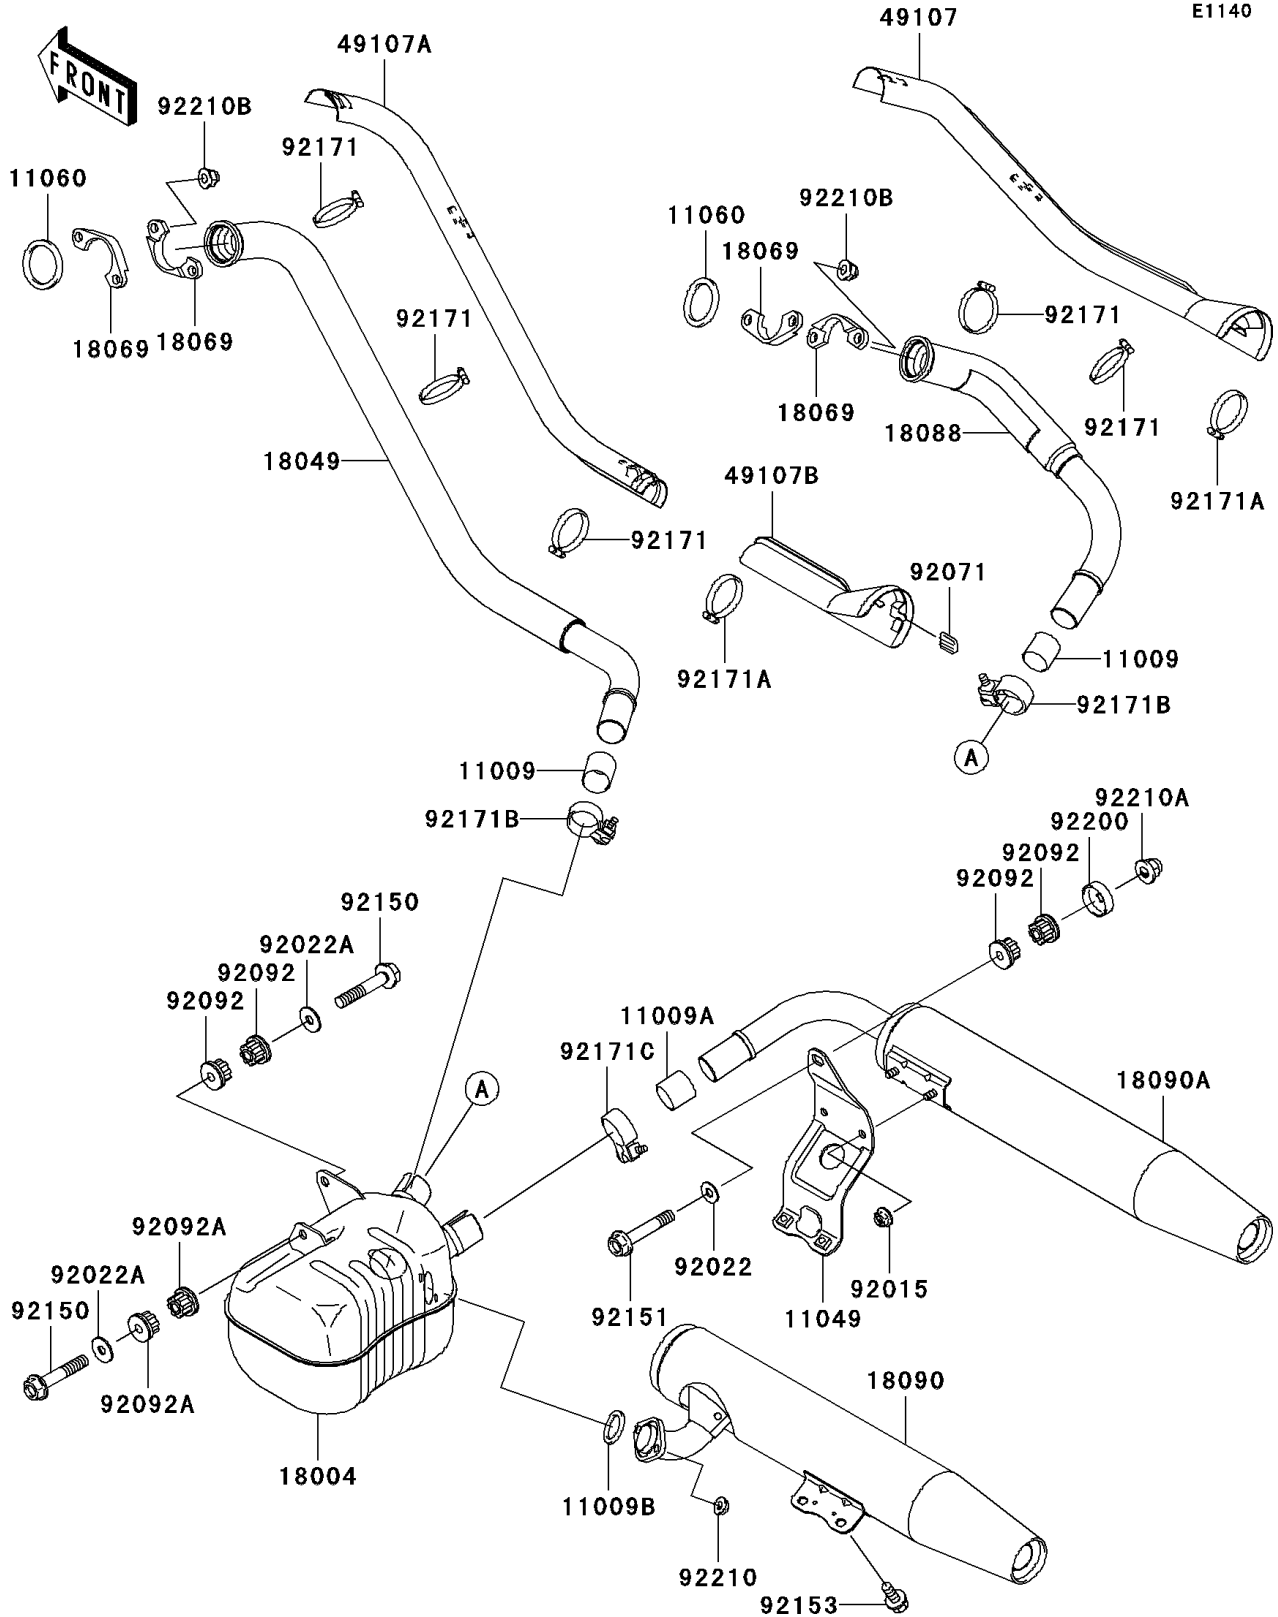

2007 Vulcan 1500 Classic PARTS DIAGRAM

Muffler(s)

2007 Vulcan 1500 Classic PARTS LIST

Muffler(s)

ITEM NAME	PART NUMBER	QUANTITY
GASKET,EXHAUST PIPE CONNECTING (Ref # 11009)	11009-1667	2
GASKET,MUFFLER CONNECTING (Ref # 11009A)	11009-1865	1
GASKET,EXHAUST HOLDER (Ref # 11009B)	11009-1894	1
BRACKET,MUFFLER (Ref # 11049)	11049-1540	1
GASKET,EXHAUST PIPE (Ref # 11060)	11060-1119	2
CHAMBER-PREMUFLER (Ref # 18004)	18004-1095	1
PIPE-EXHAUST,FR (Ref # 18049)	18049-1906	1
HOLDER-EXHAUST PIPE (Ref # 18069)	18069-1161	4
PIPE-EXHAUST,RR (Ref # 18088)	18088-1100	1
BODY-COMP-MUFFLER,FR (Ref # 18090)	18090-1826	1
BODY-COMP-MUFFLER,RR (Ref # 18090A)	18090-1827	1
COVER-EXHAUST PIPE,RR (Ref # 49107)	49107-0012	1
COVER-EXHAUST PIPE,FRONT (Ref # 49107A)	49107-0015	1
COVER-EXHAUST PIPE,FR,REAR (Ref # 49107B)	49107-1193	1
NUT,8MM (Ref # 92015)	92015-1936	2
WASHER,10.5X26X2.3 (Ref # 92022)	92022-044	1
WASHER,10.5X30X2.3,BLACK (Ref # 92022A)	92022-1302	2
GROMMET (Ref # 92071)	92071-1270	2
BUSHING-RUBBER,MUFFLER (Ref # 92092)	92092-1013	4
BUSHING-RUBBER (Ref # 92092A)	92092-1081	2
BOLT,10X55 (Ref # 92150)	92150-1749	2
BOLT,FLANGED,10X57 (Ref # 92151)	92151-1332	1
BOLT,FLANGED,8X14 (Ref # 92153)	92153-0387	2
CLAMP (Ref # 92171)	92171-0058	5
CLAMP (Ref # 92171A)	92171-0059	2
CLAMP,CHAMBER-EX PIPE (Ref # 92171B)	92171-0061	2
CLAMP,CHAMBER-MUFFLER (Ref # 92171C)	92171-0062	1
WASHER,10.5X36X2 (Ref # 92200)	92200-1664	1
NUT,8MM (Ref # 92210)	92210-0076	2

2007 Vulcan 1500 Classic PARTS LIST

Muffler(s)

ITEM NAME	PART NUMBER	QUANTITY
NUT,CAP,10MM (Ref # 92210A)	92210-1121	1
NUT,CAP,8MM (Ref # 92210B)	92210-1132	4