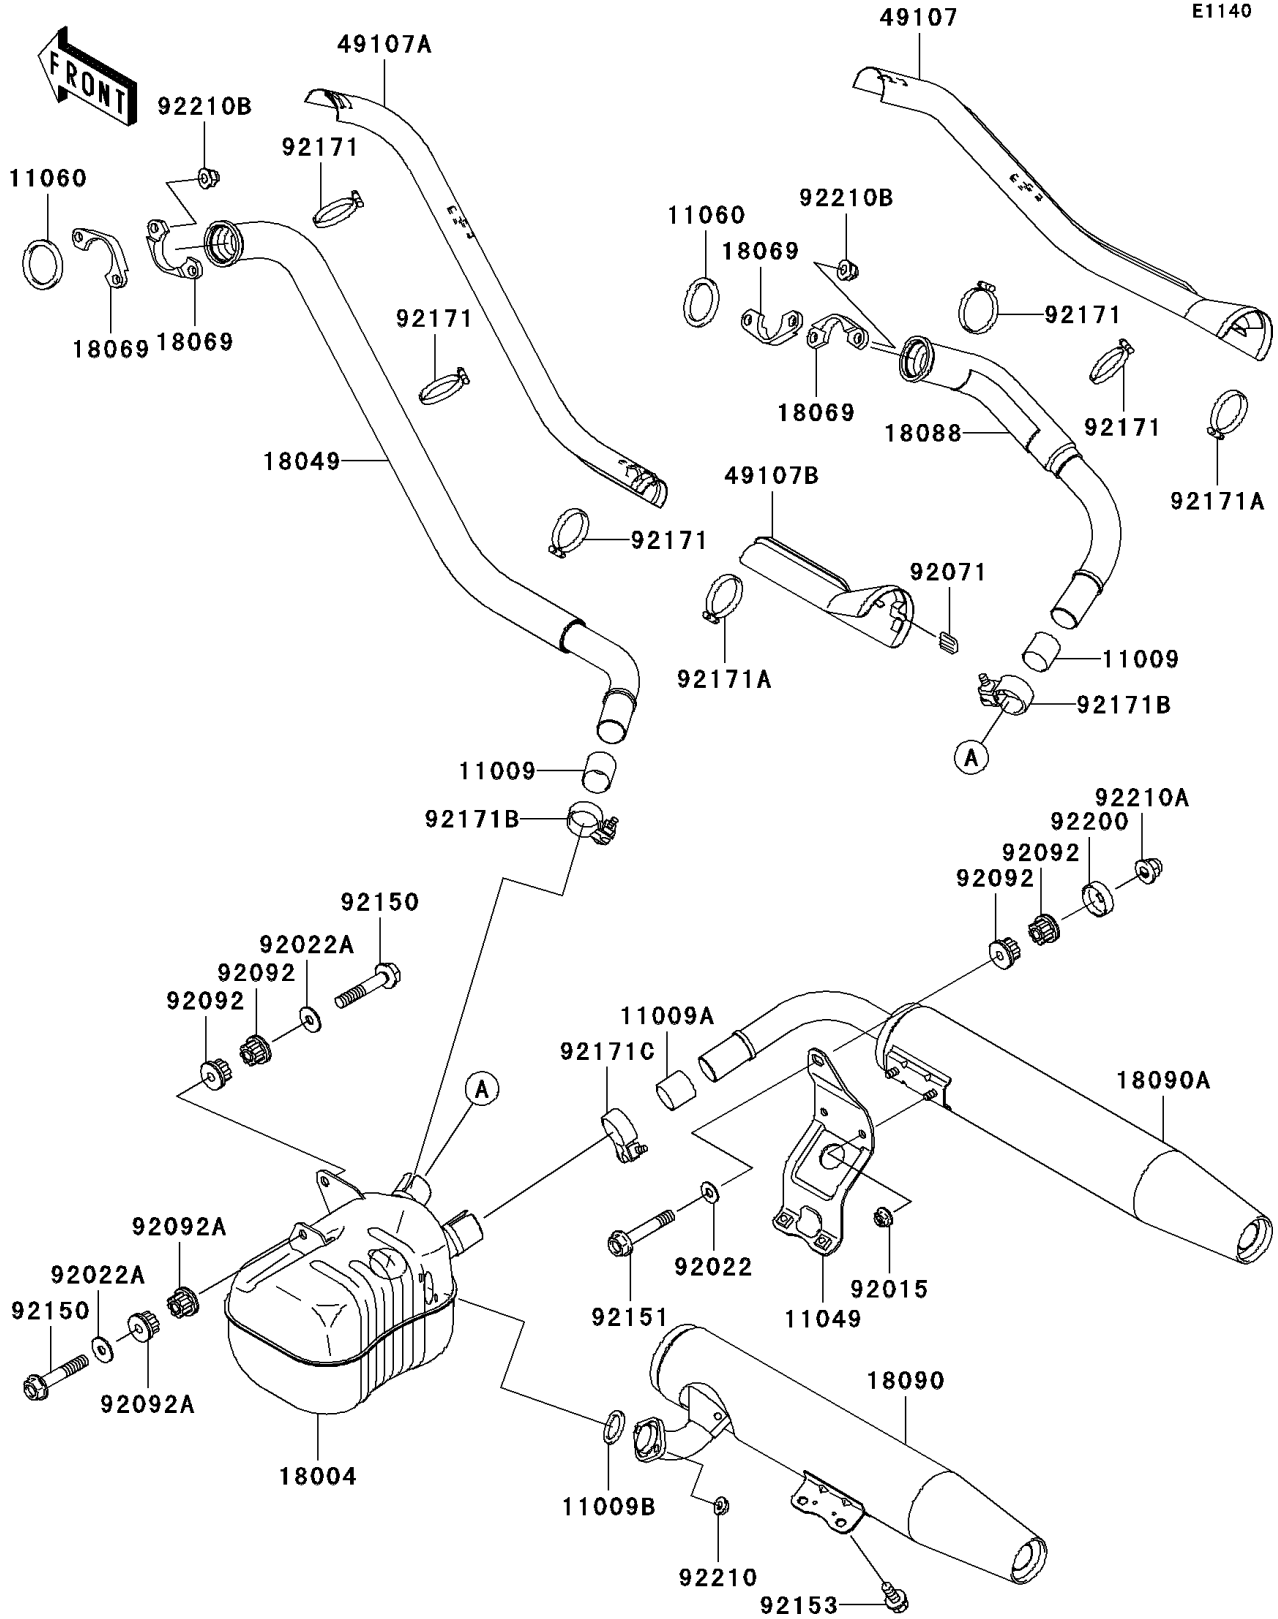

# 2007 Vulcan 1500 Classic PARTS DIAGRAM

Muffler(s)

## 2007 Vulcan 1500 Classic PARTS LIST

### Muffler(s)

ITEM NAME	PART NUMBER	QUANTITY
GASKET,EXHAUST PIPE CONNECTING (Ref # 11009)	11009-1667	2
GASKET,MUFFLER CONNECTING (Ref # 11009A)	11009-1865	1
GASKET,EXHAUST HOLDER (Ref # 11009B)	11009-1894	1
BRACKET,MUFFLER (Ref # 11049)	11049-1540	1
GASKET,EXHAUST PIPE (Ref # 11060)	11060-1119	2
CHAMBER-PREMUFLER (Ref # 18004)	18004-1095	1
PIPE-EXHAUST,FR (Ref # 18049)	18049-1906	1
HOLDER-EXHAUST PIPE (Ref # 18069)	18069-1161	4
PIPE-EXHAUST,RR (Ref # 18088)	18088-1100	1
BODY-COMP-MUFFLER,FR (Ref # 18090)	18090-1826	1
BODY-COMP-MUFFLER,RR (Ref # 18090A)	18090-1827	1
COVER-EXHAUST PIPE,RR (Ref # 49107)	49107-0012	1
COVER-EXHAUST PIPE,FRONT (Ref # 49107A)	49107-0015	1
COVER-EXHAUST PIPE,FR,REAR (Ref # 49107B)	49107-1193	1
NUT,8MM (Ref # 92015)	92015-1936	2
WASHER,10.5X26X2.3 (Ref # 92022)	92022-044	1
WASHER,10.5X30X2.3,BLACK (Ref # 92022A)	92022-1302	2
GROMMET (Ref # 92071)	92071-1270	2
BUSHING-RUBBER,MUFFLER (Ref # 92092)	92092-1013	4
BUSHING-RUBBER (Ref # 92092A)	92092-1081	2
BOLT,10X55 (Ref # 92150)	92150-1749	2
BOLT,FLANGED,10X57 (Ref # 92151)	92151-1332	1
BOLT,FLANGED,8X14 (Ref # 92153)	92153-0387	2
CLAMP (Ref # 92171)	92171-0058	5
CLAMP (Ref # 92171A)	92171-0059	2
CLAMP,CHAMBER-EX PIPE (Ref # 92171B)	92171-0061	2
CLAMP,CHAMBER-MUFFLER (Ref # 92171C)	92171-0062	1
WASHER,10.5X36X2 (Ref # 92200)	92200-1664	1
NUT,8MM (Ref # 92210)	92210-0076	2

## 2007 Vulcan 1500 Classic PARTS LIST

Muffler(s)

ITEM NAME	PART NUMBER	QUANTITY
NUT,CAP,10MM (Ref # 92210A)	92210-1121	1
NUT,CAP,8MM (Ref # 92210B)	92210-1132	4