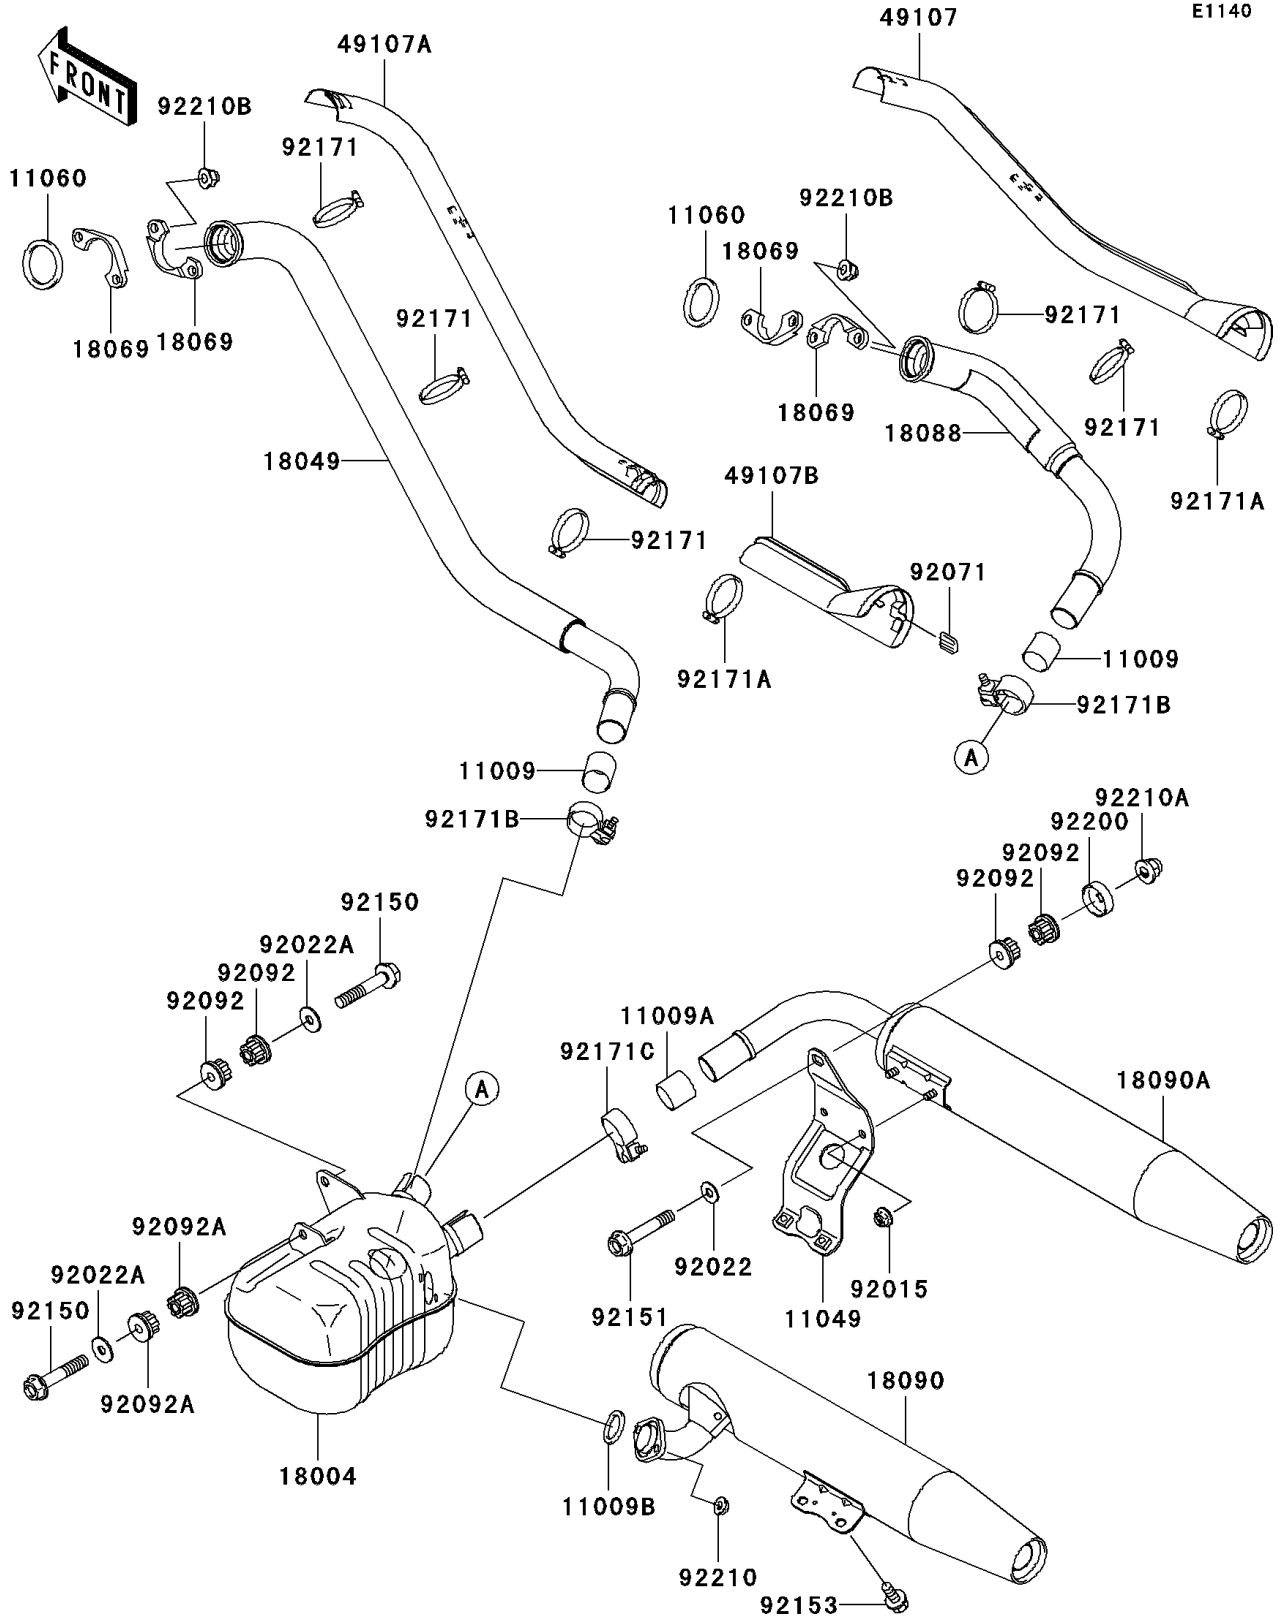

2008 Vulcan® 1500 Classic PARTS DIAGRAM

Muffler(s)

2008 Vulcan® 1500 Classic PARTS LIST

Muffler(s)

ITEM NAME	PART NUMBER	QUANTITY
GASKET,EXHAUST PIPE CONNECTING (Ref # 11009)	11009-1667	2
GASKET,MUFFLER CONNECTING (Ref # 11009A)	11009-1865	1
GASKET,EXHAUST HOLDER (Ref # 11009B)	11009-1894	1
BRACKET,MUFFLER (Ref # 11049)	11049-1540	1
GASKET,EXHAUST PIPE (Ref # 11060)	11060-1119	2
CHAMBER-PREMUFFLER (Ref # 18004)	18004-1095	1
PIPE-EXHAUST,FR (Ref # 18049)	18049-1906	1
HOLDER-EXHAUST PIPE (Ref # 18069)	18069-1161	4
PIPE-EXHAUST,RR (Ref # 18088)	18088-1100	1
BODY-COMP-MUFFLER,FR (Ref # 18090)	18090-1826	1
BODY-COMP-MUFFLER,RR (Ref # 18090A)	18090-1827	1
COVER-EXHAUST PIPE,RR (Ref # 49107)	49107-0012	1
COVER-EXHAUST PIPE,FRONT (Ref # 49107A)	49107-0015	1
COVER-EXHAUST PIPE,FR,REAR (Ref # 49107B)	49107-1193	1
NUT,8MM (Ref # 92015)	92015-1936	2
WASHER,10.5X26X2.3 (Ref # 92022)	92022-044	1
WASHER,10.5X30X2.3,BLACK (Ref # 92022A)	92022-1302	2
GROMMET (Ref # 92071)	92071-1270	2
BUSHING-RUBBER,MUFFLER (Ref # 92092)	92092-1013	4
BUSHING-RUBBER (Ref # 92092A)	92092-1081	2
BOLT,10X55 (Ref # 92150)	92150-1749	2
BOLT,FLANGED,10X57 (Ref # 92151)	92151-1332	1
BOLT,FLANGED,8X14 (Ref # 92153)	92153-0387	2
CLAMP (Ref # 92171)	92171-0058	5
CLAMP (Ref # 92171A)	92171-0059	2
CLAMP,CHAMBER-EX PIPE (Ref # 92171B)	92171-0061	2
CLAMP,CHAMBER-MUFFLER (Ref # 92171C)	92171-0062	1
WASHER,10.5X36X2 (Ref # 92200)	92200-1664	1
NUT,8MM (Ref # 92210)	92210-0076	2

2008 Vulcan® 1500 Classic PARTS LIST

Muffler(s)

ITEM NAME	PART NUMBER	QUANTITY
NUT,CAP,10MM (Ref # 92210A)	92210-1121	1
NUT,CAP,8MM (Ref # 92210B)	92210-1132	4