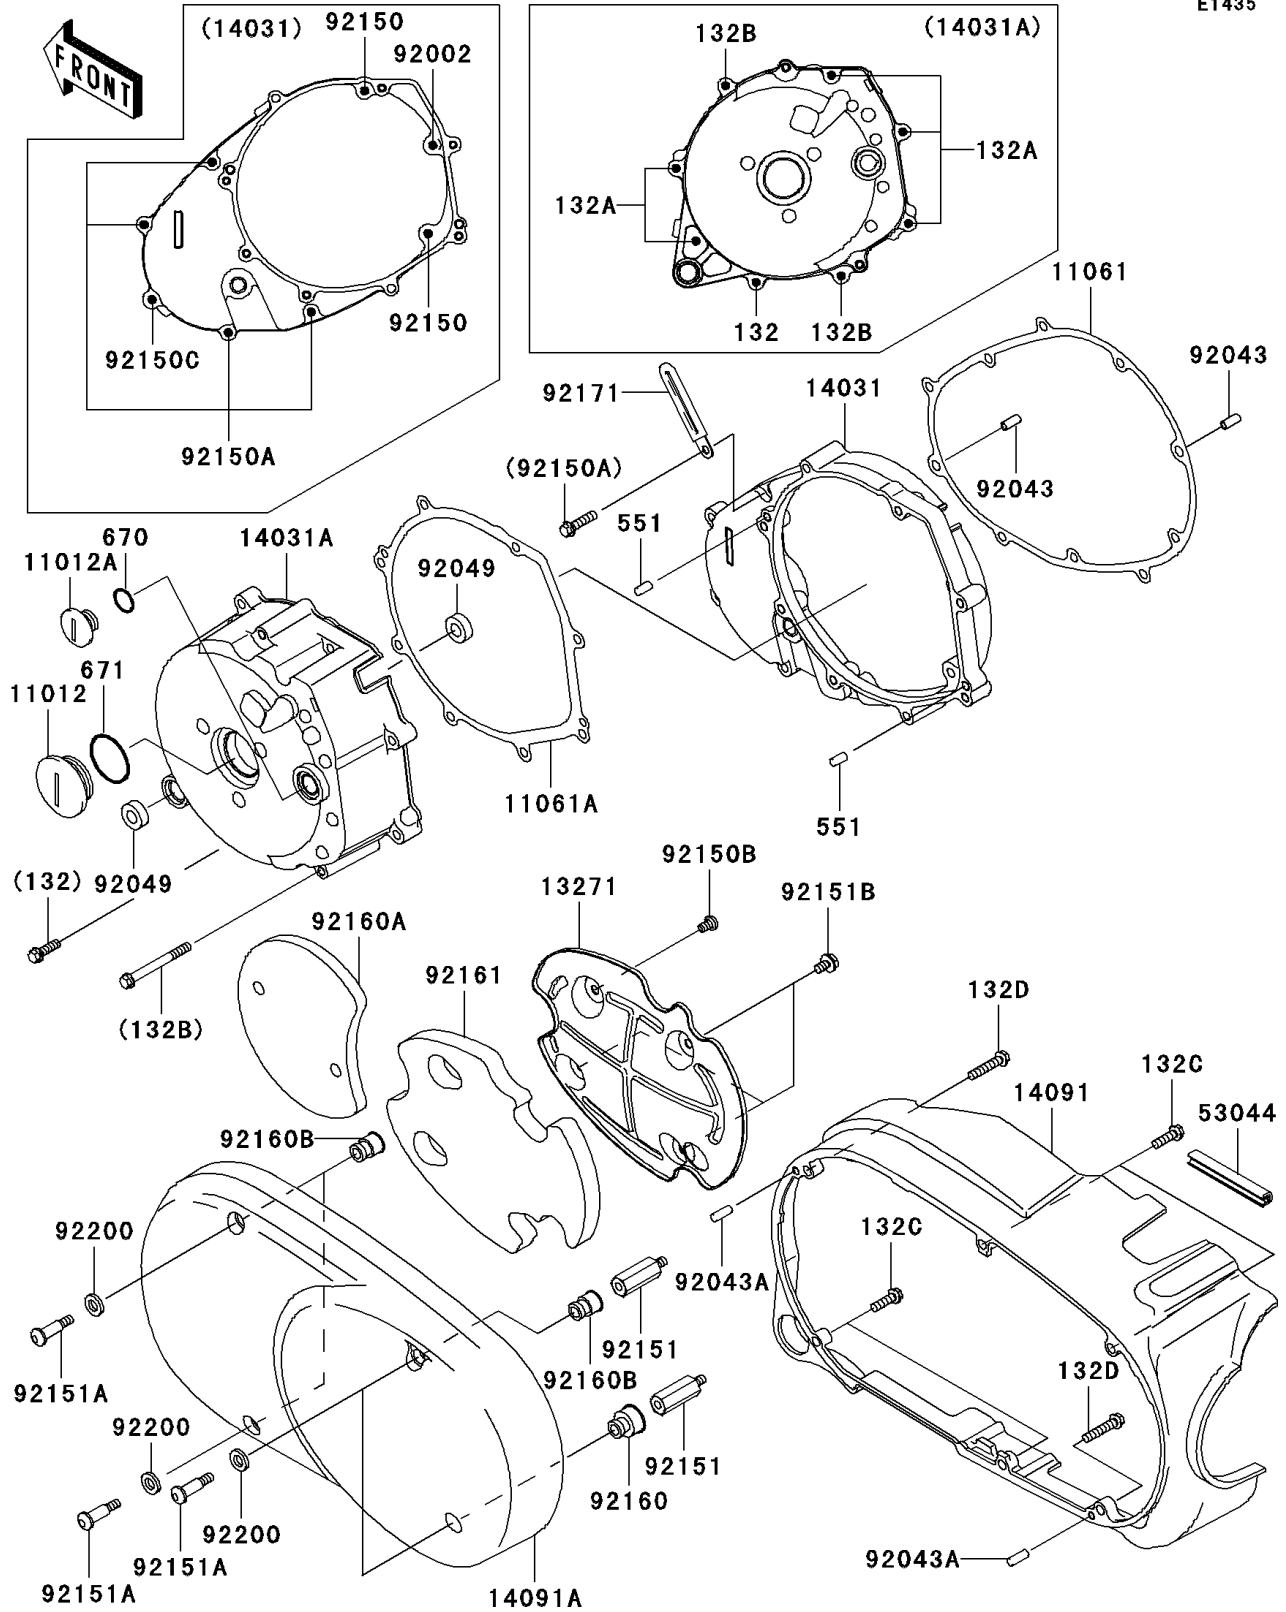

2007 Vulcan 1500 Classic PARTS DIAGRAM

Left Engine Cover(s)

E1435

2007 Vulcan 1500 Classic PARTS LIST

Left Engine Cover(s)

| ITEM NAME | PART NUMBER | QUANTITY |
|---|-------------|----------|
| BOLT-FLANGED-SMALL,6X20 (Ref # 132) | 132J0620 | 1 |
| BOLT-FLANGED-SMALL,6X30 (Ref # 132A) | 132J0630 | 5 |
| BOLT-FLANGED-SMALL,6X60 (Ref # 132B) | 132J0660 | 2 |
| BOLT-FLANGED-SMALL,6X20 (Ref # 132C) | 132V0620 | 4 |
| BOLT-FLANGED-SMALL,6X30 (Ref # 132D) | 132V0630 | 2 |
| PIN-DOWEL,6X12 (Ref # 551) | 551A0612 | 2 |
| O RING,18MM (Ref # 670) | 670B2018 | 1 |
| O RING,40MM (Ref # 671) | 671B2540 | 1 |
| CAP (Ref # 11012) | 11012-1362 | 1 |
| CAP,TOP MARK (Ref # 11012A) | 11012-1363 | 1 |
| GASKET,GENERATOR COVER,IN (Ref # 11061) | 11061-1079 | 1 |
| GASKET,GENERATOR COVER,OUT (Ref # 11061A) | 11061-1080 | 1 |
| PLATE (Ref # 13271) | 13271-1496 | 1 |
| COVER-GENERATOR,INNER (Ref # 14031) | 14031-1348 | 1 |
| COVER-GENERATOR,OUTER (Ref # 14031A) | 14031-1349 | 1 |
| COVER,LH,INNER (Ref # 14091) | 14091-1206 | 1 |
| COVER,LH,OUTER (Ref # 14091A) | 14091-1297 | 1 |
| TRIM (Ref # 53044) | 53044-1312 | 1 |
| BOLT,FLANGED-SMALL,6X40 (Ref # 92002) | 92002-1566 | 1 |
| PIN,6.2X8X14 (Ref # 92043) | 92043-1263 | 2 |
| PIN,6X16 (Ref # 92043A) | 92043-1690 | 2 |
| SEAL-OIL,VB13193 (Ref # 92049) | 92049-1398 | 2 |
| BOLT,6X30 (Ref # 92150) | 92150-1021 | 2 |
| BOLT,FLANGED-SMALL,6X25 (Ref # 92150A) | 92150-1779 | 4 |
| BOLT,6X10 (Ref # 92150B) | 92150-1864 | 1 |
| BOLT,6X35 (Ref # 92150C) | 92150-1967 | 1 |
| BOLT (Ref # 92151) | 92151-1062 | 2 |
| BOLT,L=32 (Ref # 92151A) | 92151-1796 | 4 |
| BOLT,6X10 (Ref # 92151B) | 92151-1884 | 3 |