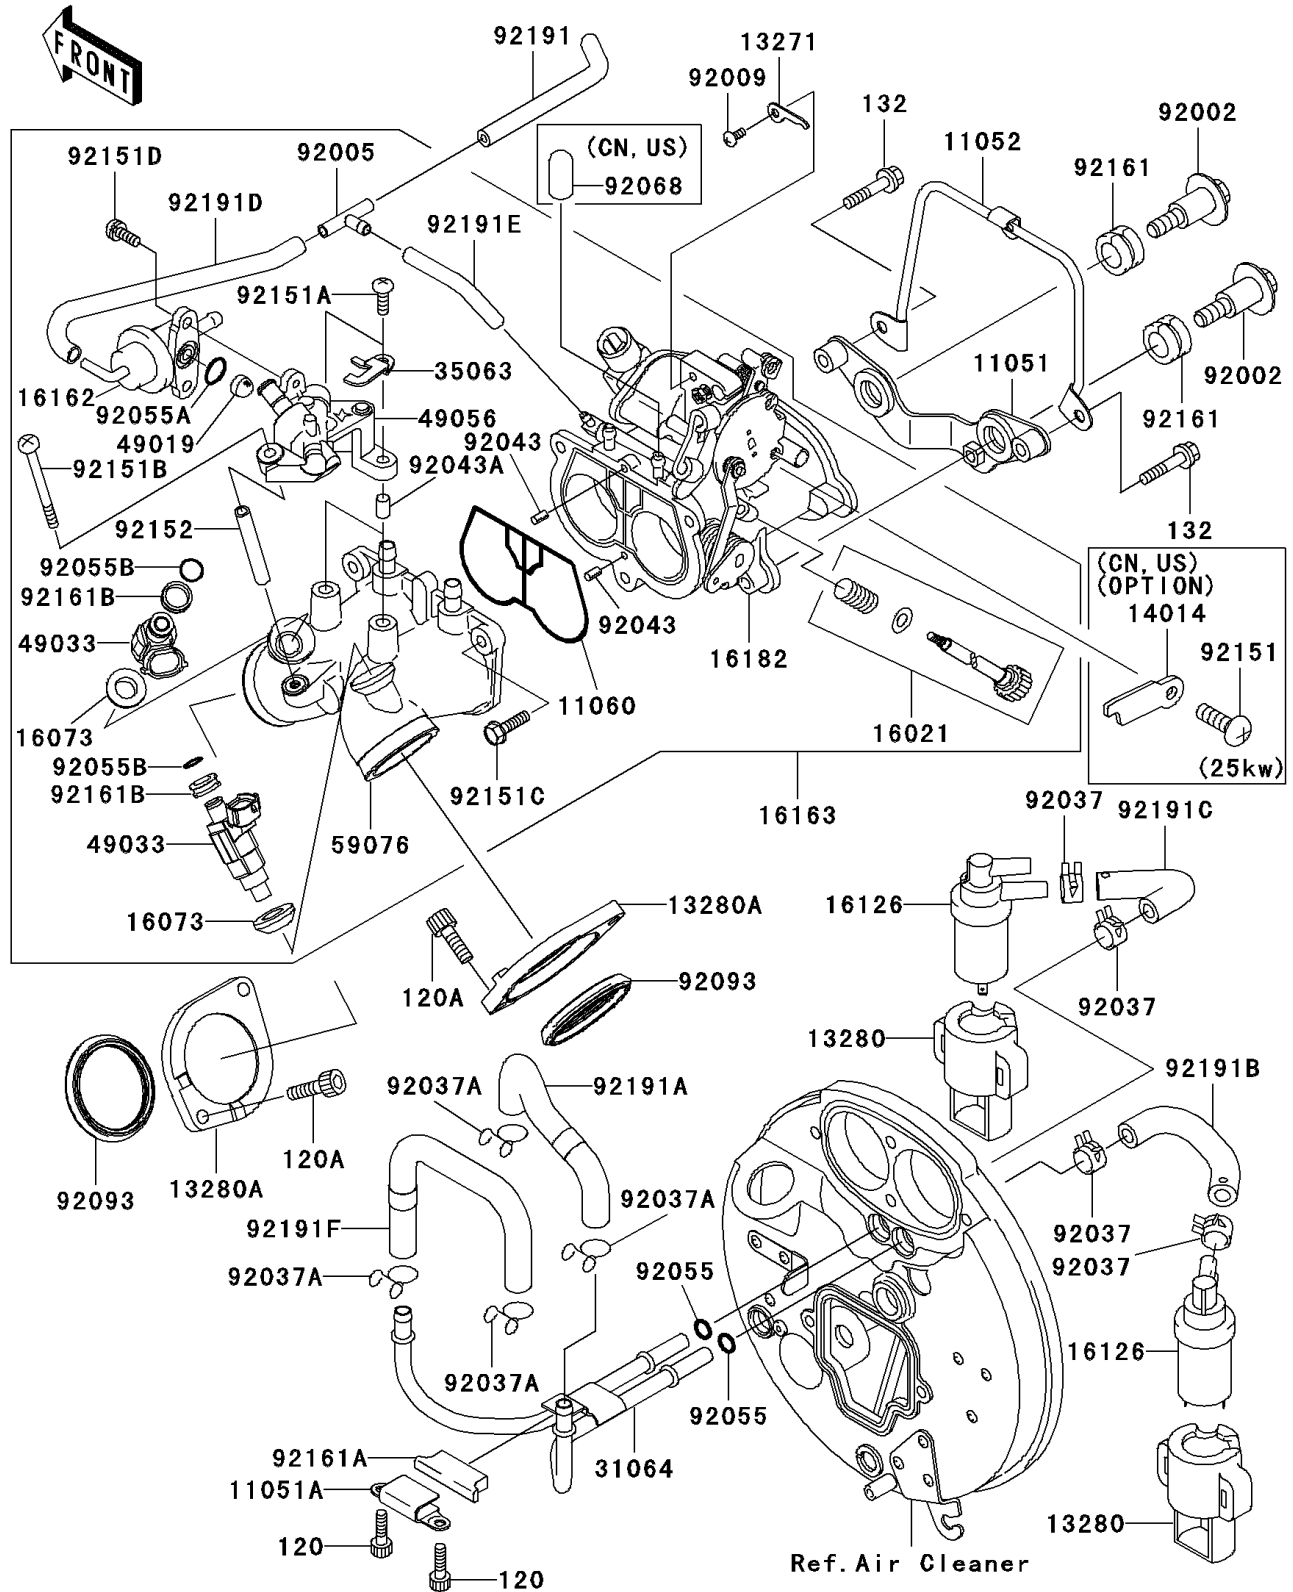

2006 Vulcan 1500 Classic PARTS DIAGRAM

Throttle

E1510

2006 Vulcan 1500 Classic PARTS LIST

Throttle

ITEM NAME	PART NUMBER	QUANTITY
BRACKET (Ref # 11051)	11051-1333	1
BRACKET (Ref # 11051A)	11051-1345	1
BRACKET,HIGH TENSION CORD (Ref # 11052)	11052-1067	1
GASKET,THROTTLE BODY (Ref # 11060)	11060-1928	1
PLATE,STARTER CABLE (Ref # 13271)	13271-1314	1
HOLDER (Ref # 13280)	13280-1139	2
HOLDER (Ref # 13280A)	13280-1154	2
SCREW-THROTTLE STOP (Ref # 16021)	16021-1227	1
INSULATOR (Ref # 16073)	16073-1119	2
VALVE (Ref # 16126)	16126-1372	2
REGULATOR-FUEL (Ref # 16162)	16162-1054	1
THROTTLE-ASSY (Ref # 16163)	16163-1099	1
BODY-THROTTLE (Ref # 16182)	16182-1002	1
PIPE-COMP (Ref # 31064)	31064-1227	1
STAY (Ref # 35063)	35063-1148	1
FILTER-FUEL,STRAINER (Ref # 49019)	49019-3707	1
NOZZLE-INJECTION (Ref # 49033)	49033-1057	2
PIPE-INJECTION (Ref # 49056)	49056-1054	1
MANIFOLD-INTAKE (Ref # 59076)	59076-1110	1
BOLT,FLANGED,6X14X13.5 (Ref # 92002)	92002-1595	2
FITTING (Ref # 92005)	92005-1366	1
SCREW,4X6 (Ref # 92009)	92009-1903	1
CLAMP,HOSE CLIP (Ref # 92037)	92037-1181	4
CLAMP,FUEL TUBE (Ref # 92037A)	92037-1271	4
PIN,THROTTLE BODY (Ref # 92043)	92043-1600	2
PIN,DELIVERY PIPE (Ref # 92043A)	92043-1601	2
RING-O,7.8X3.5 (Ref # 92055)	92055-029	2
RING-O,FUEL REGULATOR (Ref # 92055A)	92055-1620	1
RING-O,INJECTION NOZZLE (Ref # 92055B)	92055-1622	2