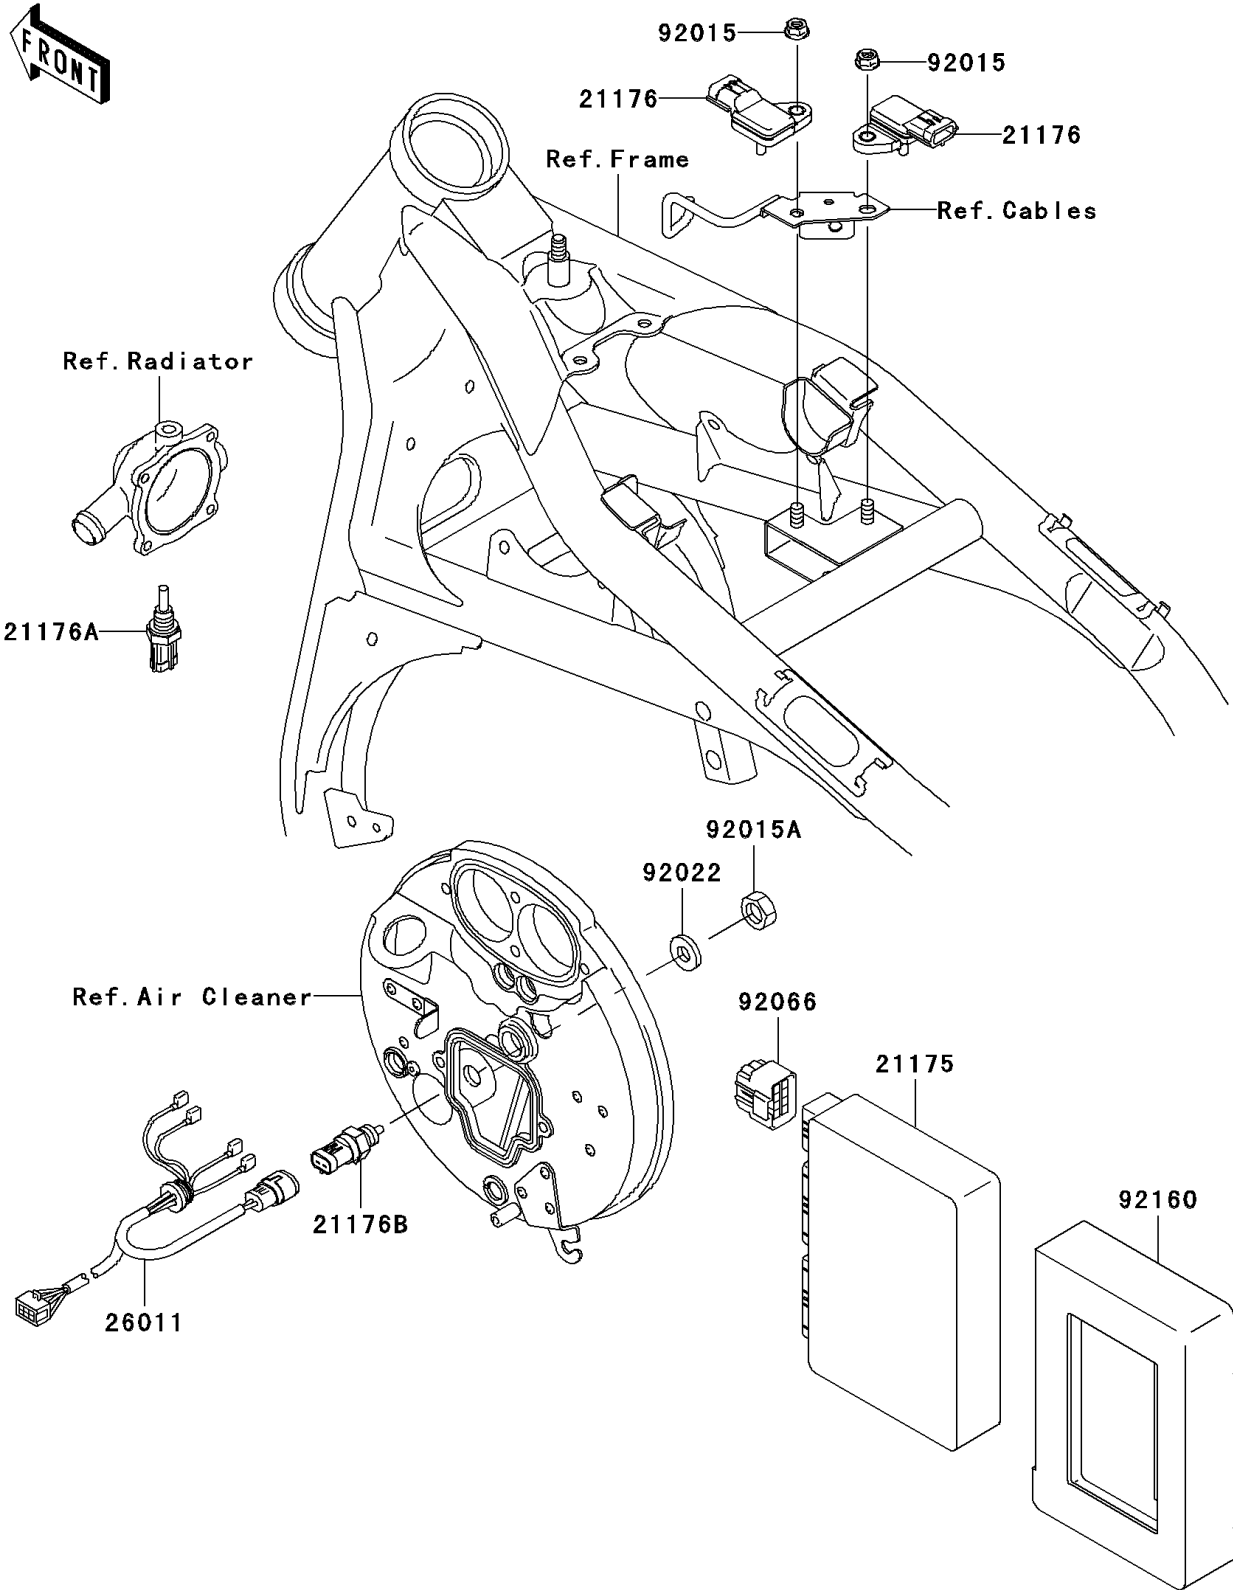

# 2007 Vulcan 1500 Classic PARTS DIAGRAM

Fuel Injection

E1530

## 2007 Vulcan 1500 Classic PARTS LIST

### Fuel Injection

ITEM NAME	PART NUMBER	QUANTITY
CONTROL UNIT-ELECTRONIC (Ref # 21175)	21175-1071	1
SENSOR,PRESSURE (Ref # 21176)	21176-0058	2
SENSOR,WATER TEMPERATURE (Ref # 21176A)	21176-1085	1
SENSOR,AIR TEMPERATURE (Ref # 21176B)	21176-1086	1
WIRE-LEAD (Ref # 26011)	26011-1776	1
NUT,6MM (Ref # 92015)	92015-1386	2
NUT,12MM (Ref # 92015A)	92015-1395	1
WASHER,12.3X20X0.5 (Ref # 92022)	92022-269	1
PLUG,COUPLER (Ref # 92066)	92066-1521	1
DAMPER (Ref # 92160)	92160-1965	1