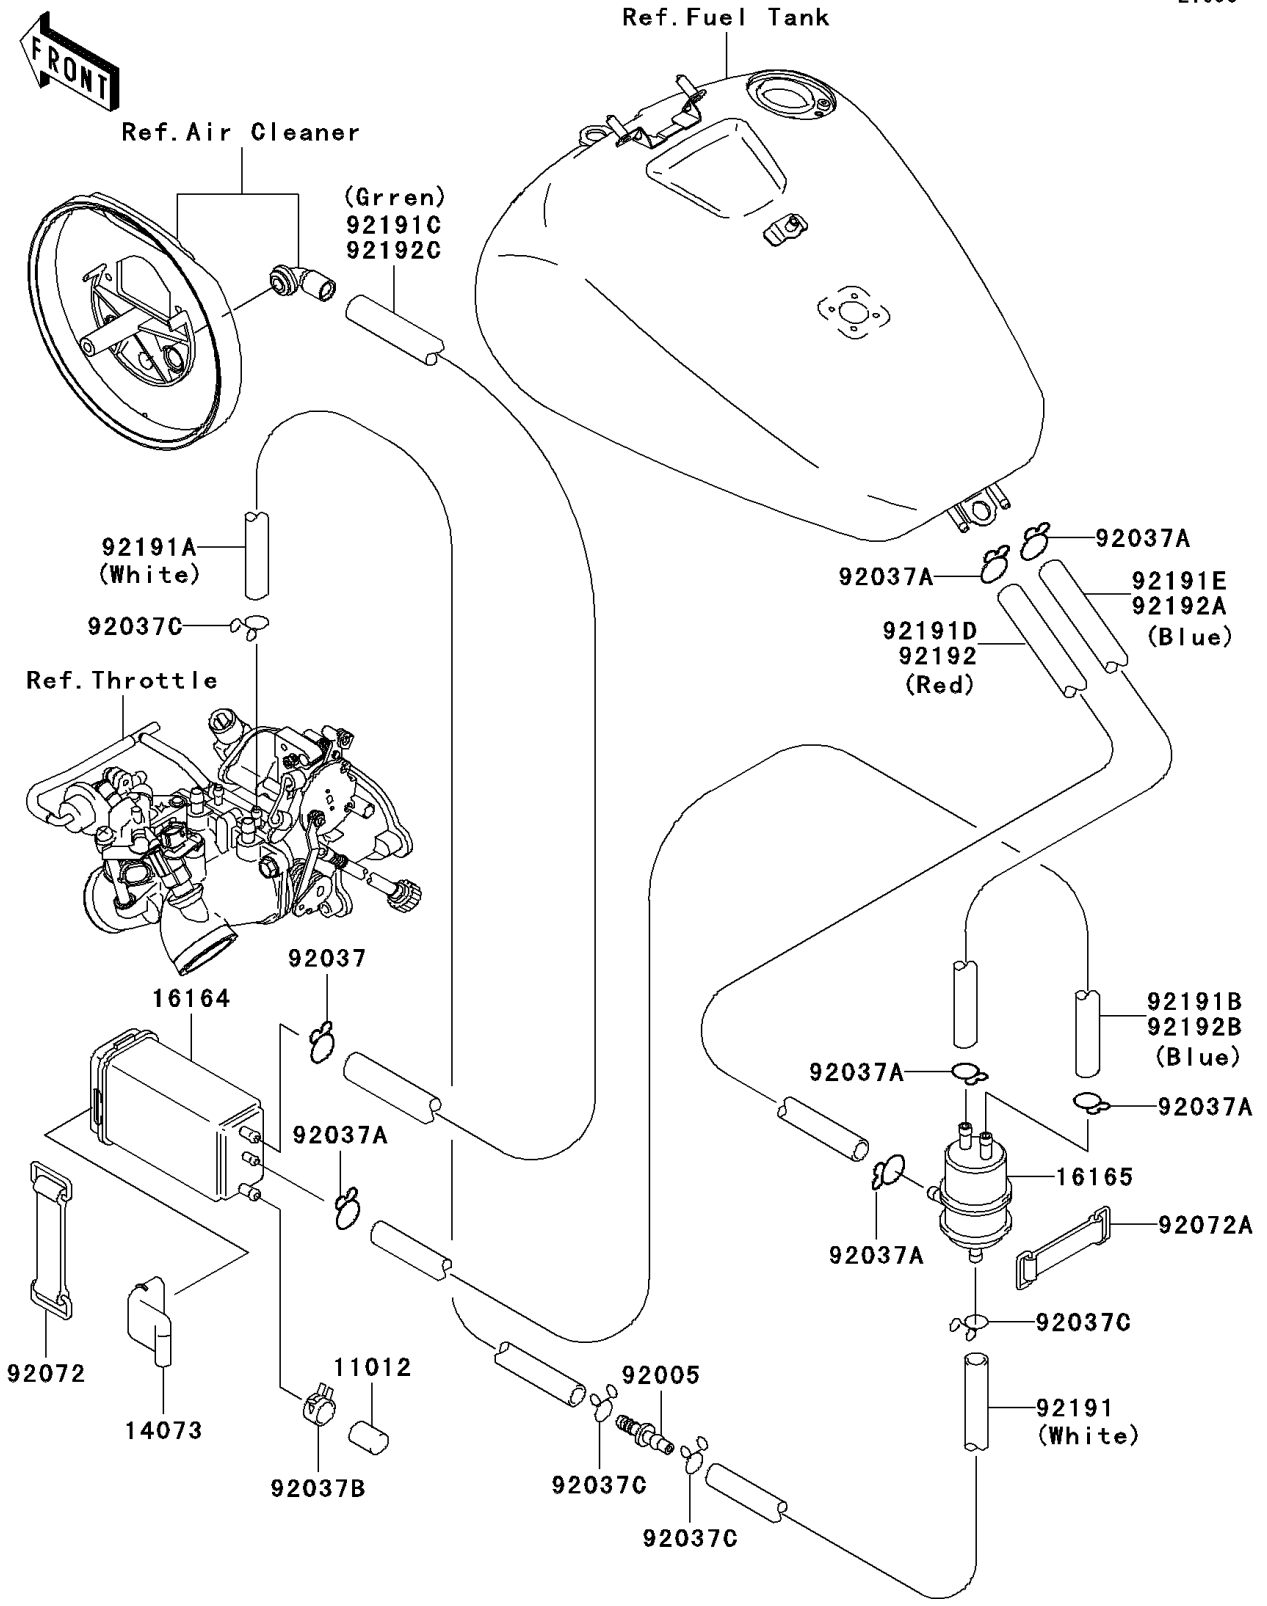

# 2007 Vulcan 1500 Classic PARTS DIAGRAM

Fuel Evaporative System(CA)

E1650

## 2007 Vulcan 1500 Classic PARTS LIST

### Fuel Evaporative System(CA)

ITEM NAME	PART NUMBER	QUANTITY
CAP,CANISTER (Ref # 11012)	11012-1388	1
DUCT,CANISTER (Ref # 14073)	14073-1219	1
CANISTER (Ref # 16164)	16164-1070	1
SEPARATOR (Ref # 16165)	16165-1001	1
FITTING (Ref # 92005)	92005-1206	1
CLAMP,HOSE (Ref # 92037)	92037-1104	1
CLAMP,TUBE (Ref # 92037A)	92037-147	6
CLAMP,CANISTER (Ref # 92037B)	92037-1512	1
CLAMP (Ref # 92037C)	92037-1712	4
BAND,L=150 (Ref # 92072)	92072-1188	1
BAND,L=50 (Ref # 92072A)	92072-1419	1
TUBE,THROTTLE-SEPARATOR,WHITE (Ref # 92191)	92191-1375	1
TUBE,4X9X180,WHITE (Ref # 92191A)	92191-1414	1
TUBE,SEPARATOR-CANISTER,BLUE (Ref # 92191B)	92191-1462	1
TUBE,CANISTER-CLEANER,GREEN (Ref # 92191C)	92191-1530	1
TUBE,TANK-SEPARATOR,RED (Ref # 92191D)	92191-1695	1
TUBE,TANK-SEPARATOR,BLUE (Ref # 92191E)	92191-1696	1