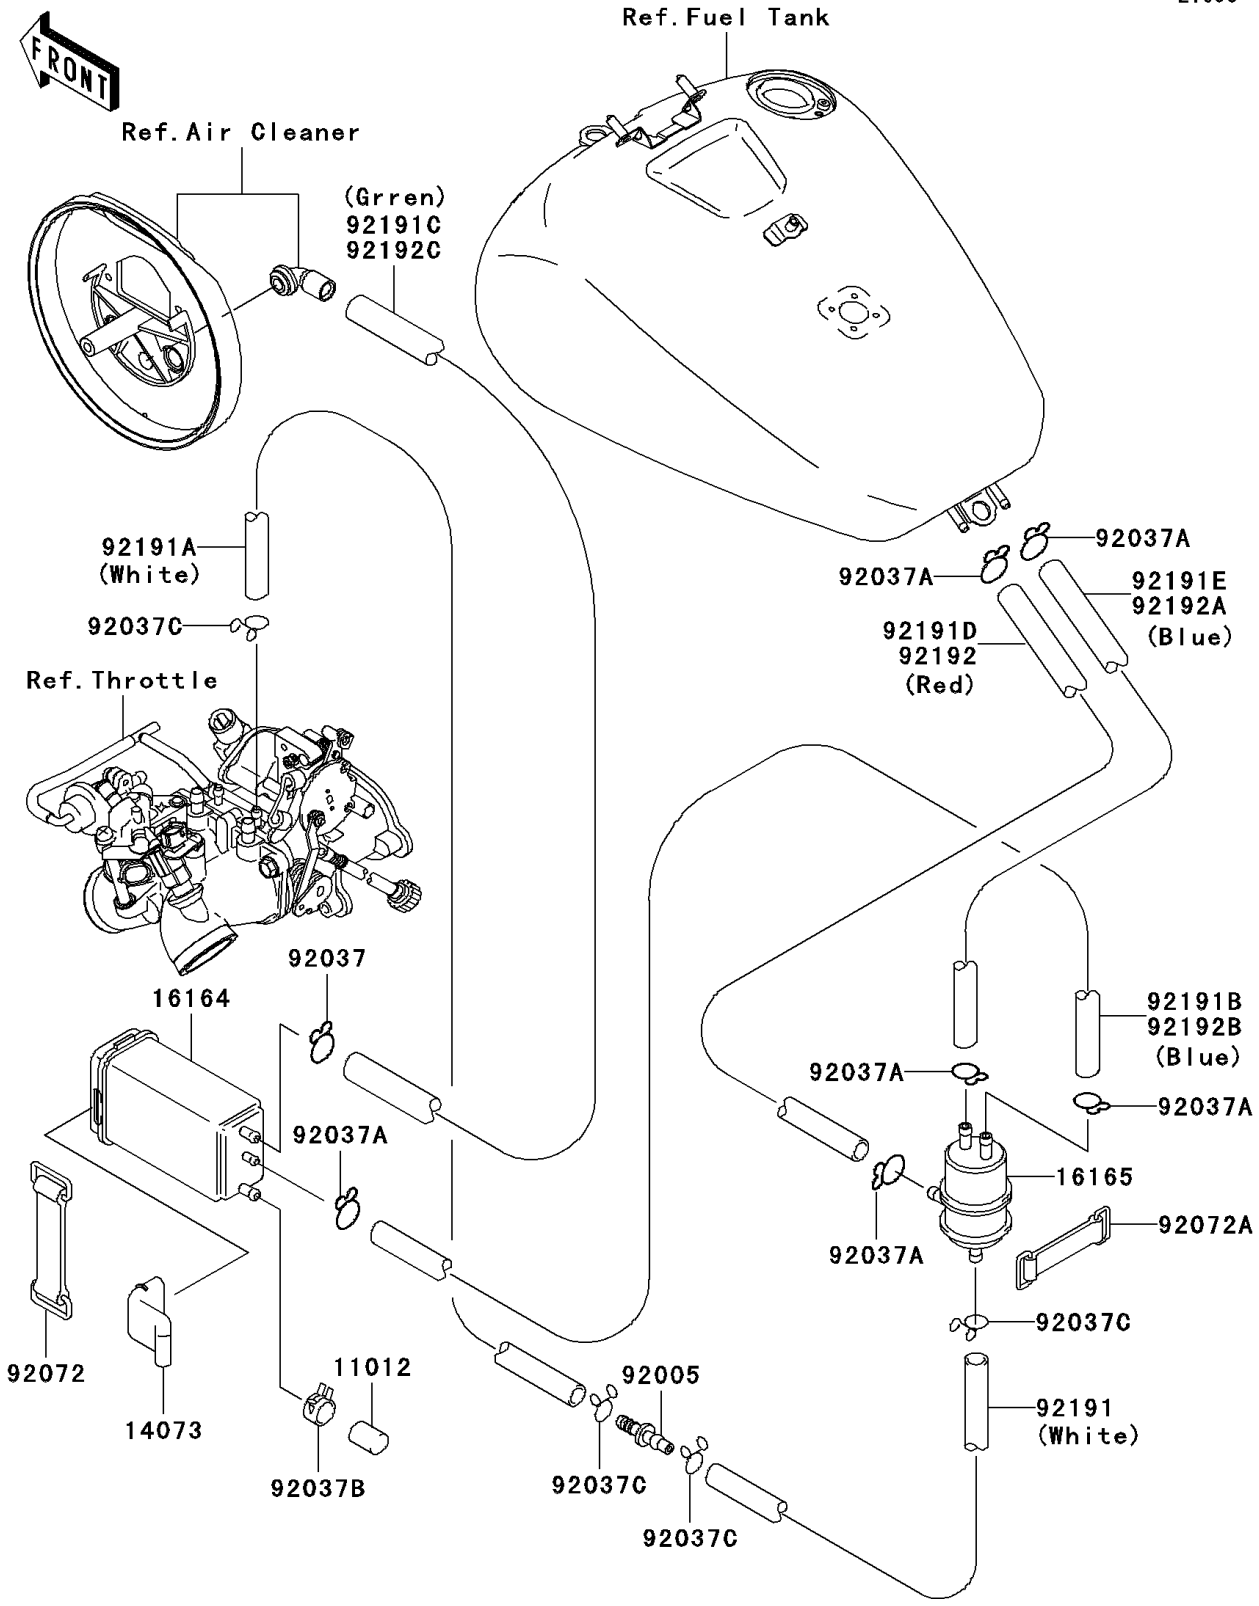

2007 Vulcan 1500 Classic PARTS DIAGRAM

Fuel Evaporative System(CA)

E1650

2007 Vulcan 1500 Classic PARTS LIST

Fuel Evaporative System(CA)

ITEM NAME	PART NUMBER	QUANTITY
CAP,CANISTER (Ref # 11012)	11012-1388	1
DUCT,CANISTER (Ref # 14073)	14073-1219	1
CANISTER (Ref # 16164)	16164-1070	1
SEPARATOR (Ref # 16165)	16165-1001	1
FITTING (Ref # 92005)	92005-1206	1
CLAMP,HOSE (Ref # 92037)	92037-1104	1
CLAMP,TUBE (Ref # 92037A)	92037-147	6
CLAMP,CANISTER (Ref # 92037B)	92037-1512	1
CLAMP (Ref # 92037C)	92037-1712	4
BAND,L=150 (Ref # 92072)	92072-1188	1
BAND,L=50 (Ref # 92072A)	92072-1419	1
TUBE,THROTTLE-SEPARATOR,WHITE (Ref # 92191)	92191-1375	1
TUBE,4X9X180,WHITE (Ref # 92191A)	92191-1414	1
TUBE,SEPARATOR-CANISTER,BLUE (Ref # 92191B)	92191-1462	1
TUBE,CANISTER-CLEANER,GREEN (Ref # 92191C)	92191-1530	1
TUBE,TANK-SEPARATOR,RED (Ref # 92191D)	92191-1695	1
TUBE,TANK-SEPARATOR,BLUE (Ref # 92191E)	92191-1696	1