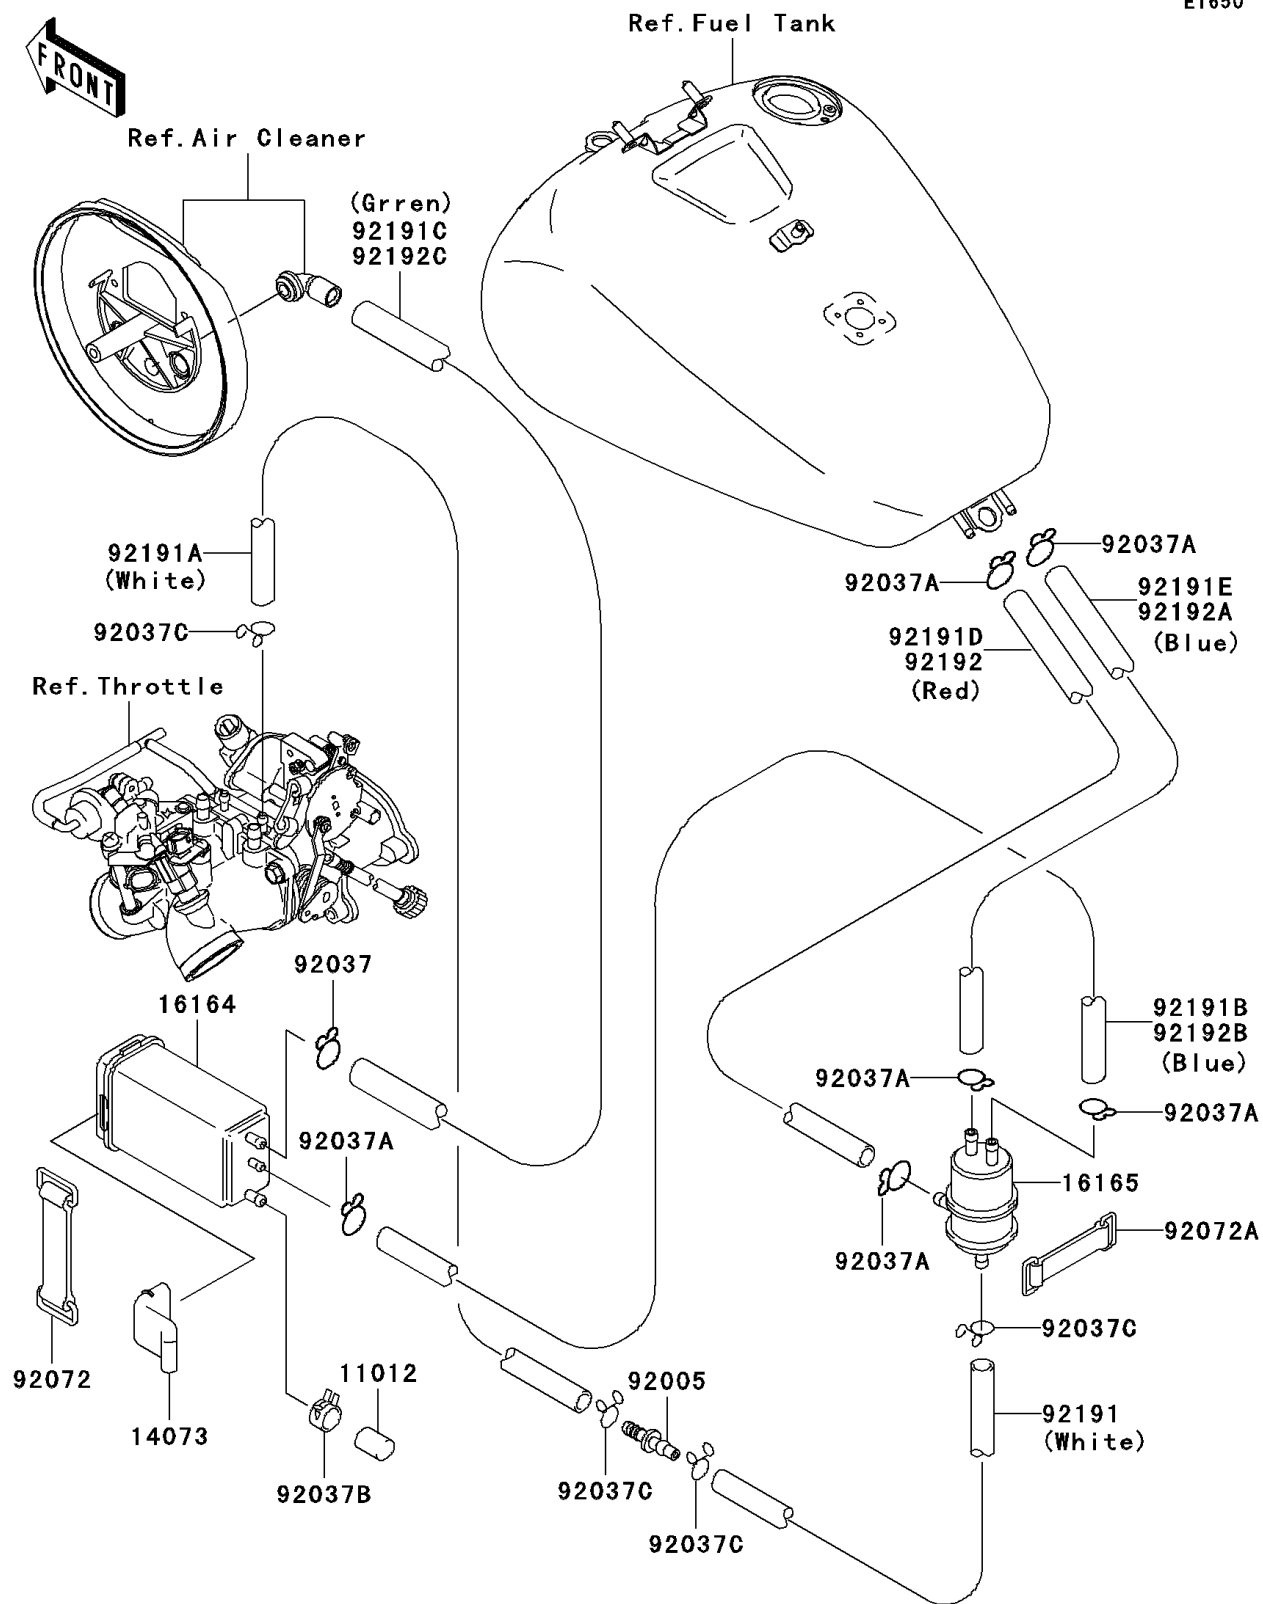

2007 Vulcan 1500 Classic PARTS DIAGRAM

Fuel Evaporative System(CA)

E1650

2007 Vulcan 1500 Classic PARTS LIST

Fuel Evaporative System(CA)

| ITEM NAME | PART NUMBER | QUANTITY |
|---|-------------|----------|
| CAP,CANISTER (Ref # 11012) | 11012-1388 | 1 |
| DUCT,CANISTER (Ref # 14073) | 14073-1219 | 1 |
| CANISTER (Ref # 16164) | 16164-1070 | 1 |
| SEPARATOR (Ref # 16165) | 16165-1001 | 1 |
| FITTING (Ref # 92005) | 92005-1206 | 1 |
| CLAMP,HOSE (Ref # 92037) | 92037-1104 | 1 |
| CLAMP,TUBE (Ref # 92037A) | 92037-147 | 6 |
| CLAMP,CANISTER (Ref # 92037B) | 92037-1512 | 1 |
| CLAMP (Ref # 92037C) | 92037-1712 | 4 |
| BAND,L=150 (Ref # 92072) | 92072-1188 | 1 |
| BAND,L=50 (Ref # 92072A) | 92072-1419 | 1 |
| TUBE,THROTTLE-SEPARATOR,WHITE (Ref # 92191) | 92191-1375 | 1 |
| TUBE,4X9X180,WHITE (Ref # 92191A) | 92191-1414 | 1 |
| TUBE,SEPARATOR-CANISTER,BLUE (Ref # 92191B) | 92191-1462 | 1 |
| TUBE,CANISTER-CLEANER,GREEN (Ref # 92191C) | 92191-1530 | 1 |
| TUBE,TANK-SEPARATOR,RED (Ref # 92191D) | 92191-1695 | 1 |
| TUBE,TANK-SEPARATOR,BLUE (Ref # 92191E) | 92191-1696 | 1 |