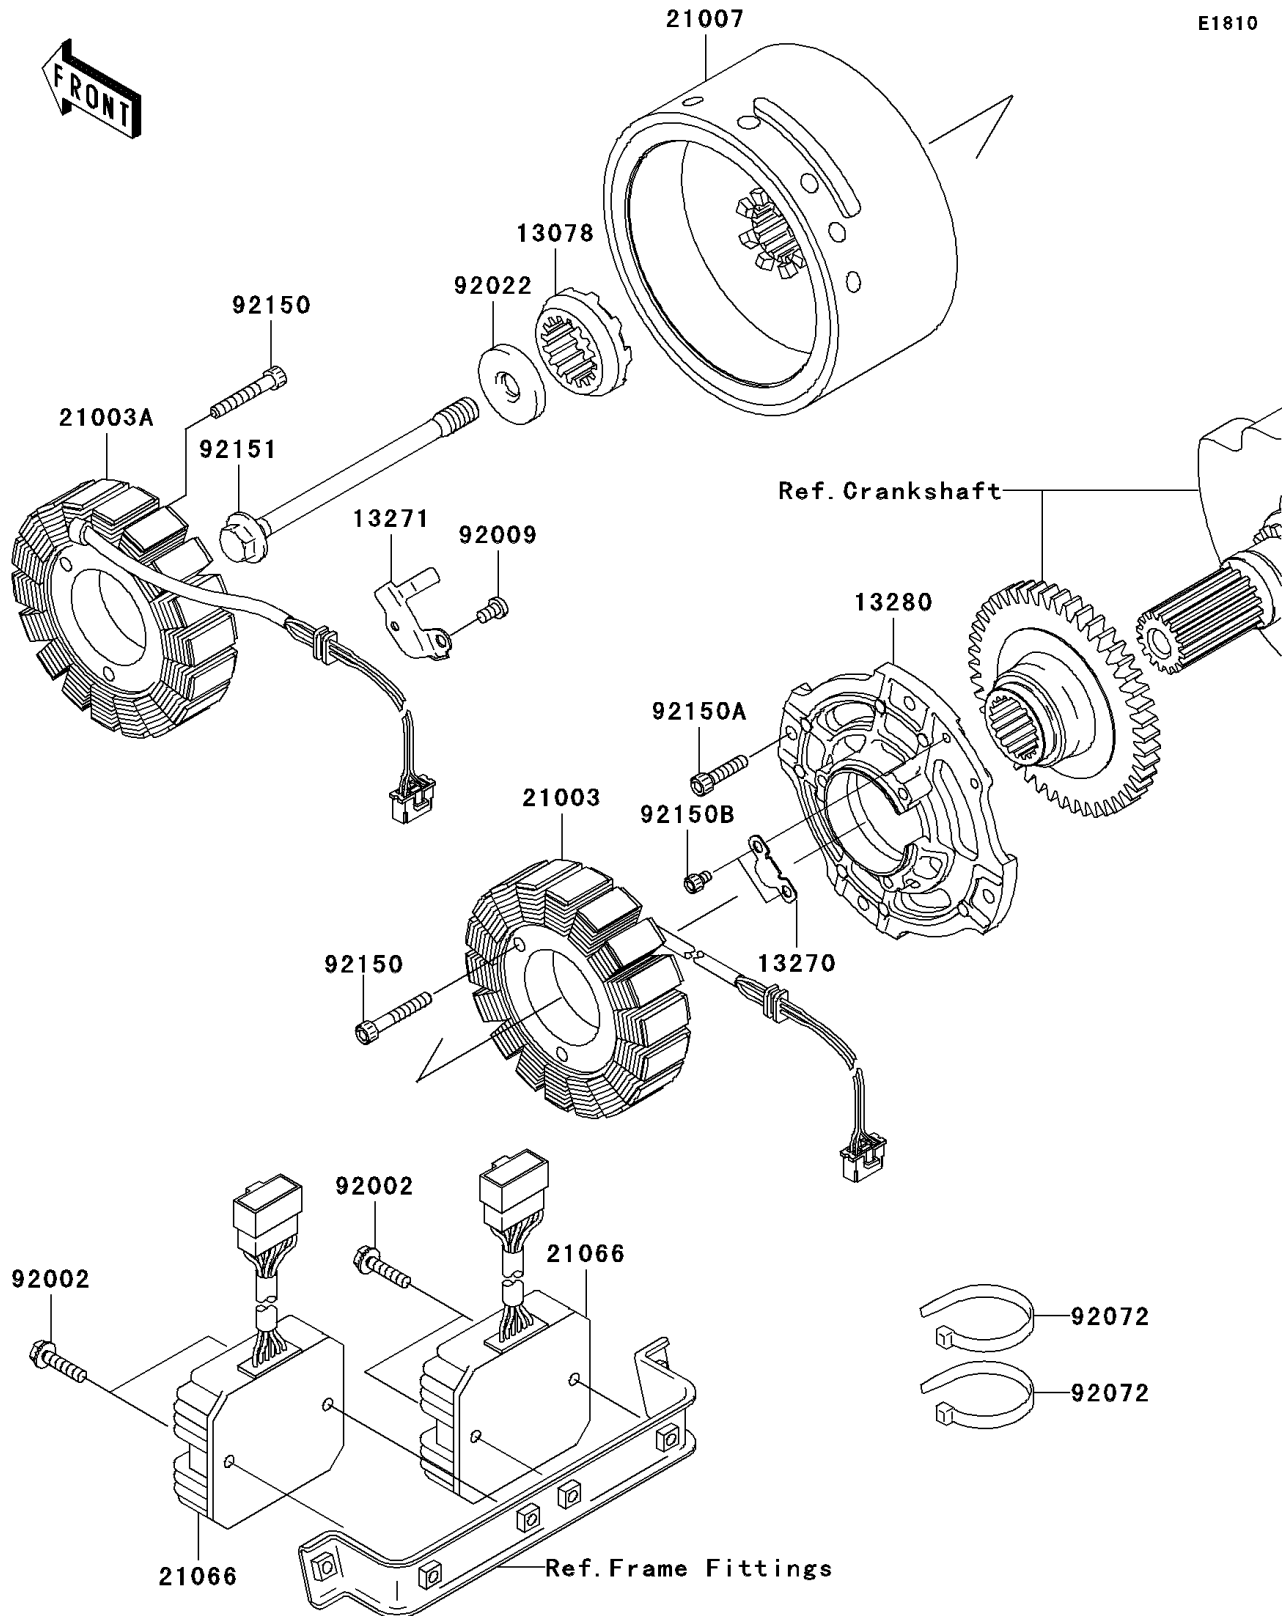

# 2007 Vulcan 1500 Classic PARTS DIAGRAM

Generator

E1810

## 2007 Vulcan 1500 Classic PARTS LIST

### Generator

ITEM NAME	PART NUMBER	QUANTITY
RATCHET (Ref # 13078)	13078-1066	1
PLATE (Ref # 13270)	13270-1925	1
PLATE (Ref # 13271)	13271-1325	1
HOLDER (Ref # 13280)	13280-1069	1
STATOR,INNER (Ref # 21003)	21003-0007	1
STATOR,OUTER (Ref # 21003A)	21003-0008	1
ROTOR (Ref # 21007)	21007-1369	1
REGULATOR-VOLTAGE (Ref # 21066)	21066-1106	2
BOLT,FLANGED,6X25 (Ref # 92002)	92002-1086	4
SCREW (Ref # 92009)	92009-1768	1
WASHER,12X40X6 (Ref # 92022)	92022-1904	1
BAND,L=202 (Ref # 92072)	92072-1195	2
BOLT,SOCKET,6X35 (Ref # 92150)	92150-1484	6
BOLT,SOCKET,6X22 (Ref # 92150A)	92150-1654	4
BOLT,5X8 (Ref # 92150B)	92150-1955	2
BOLT,12X120 (Ref # 92151)	92151-1386	1