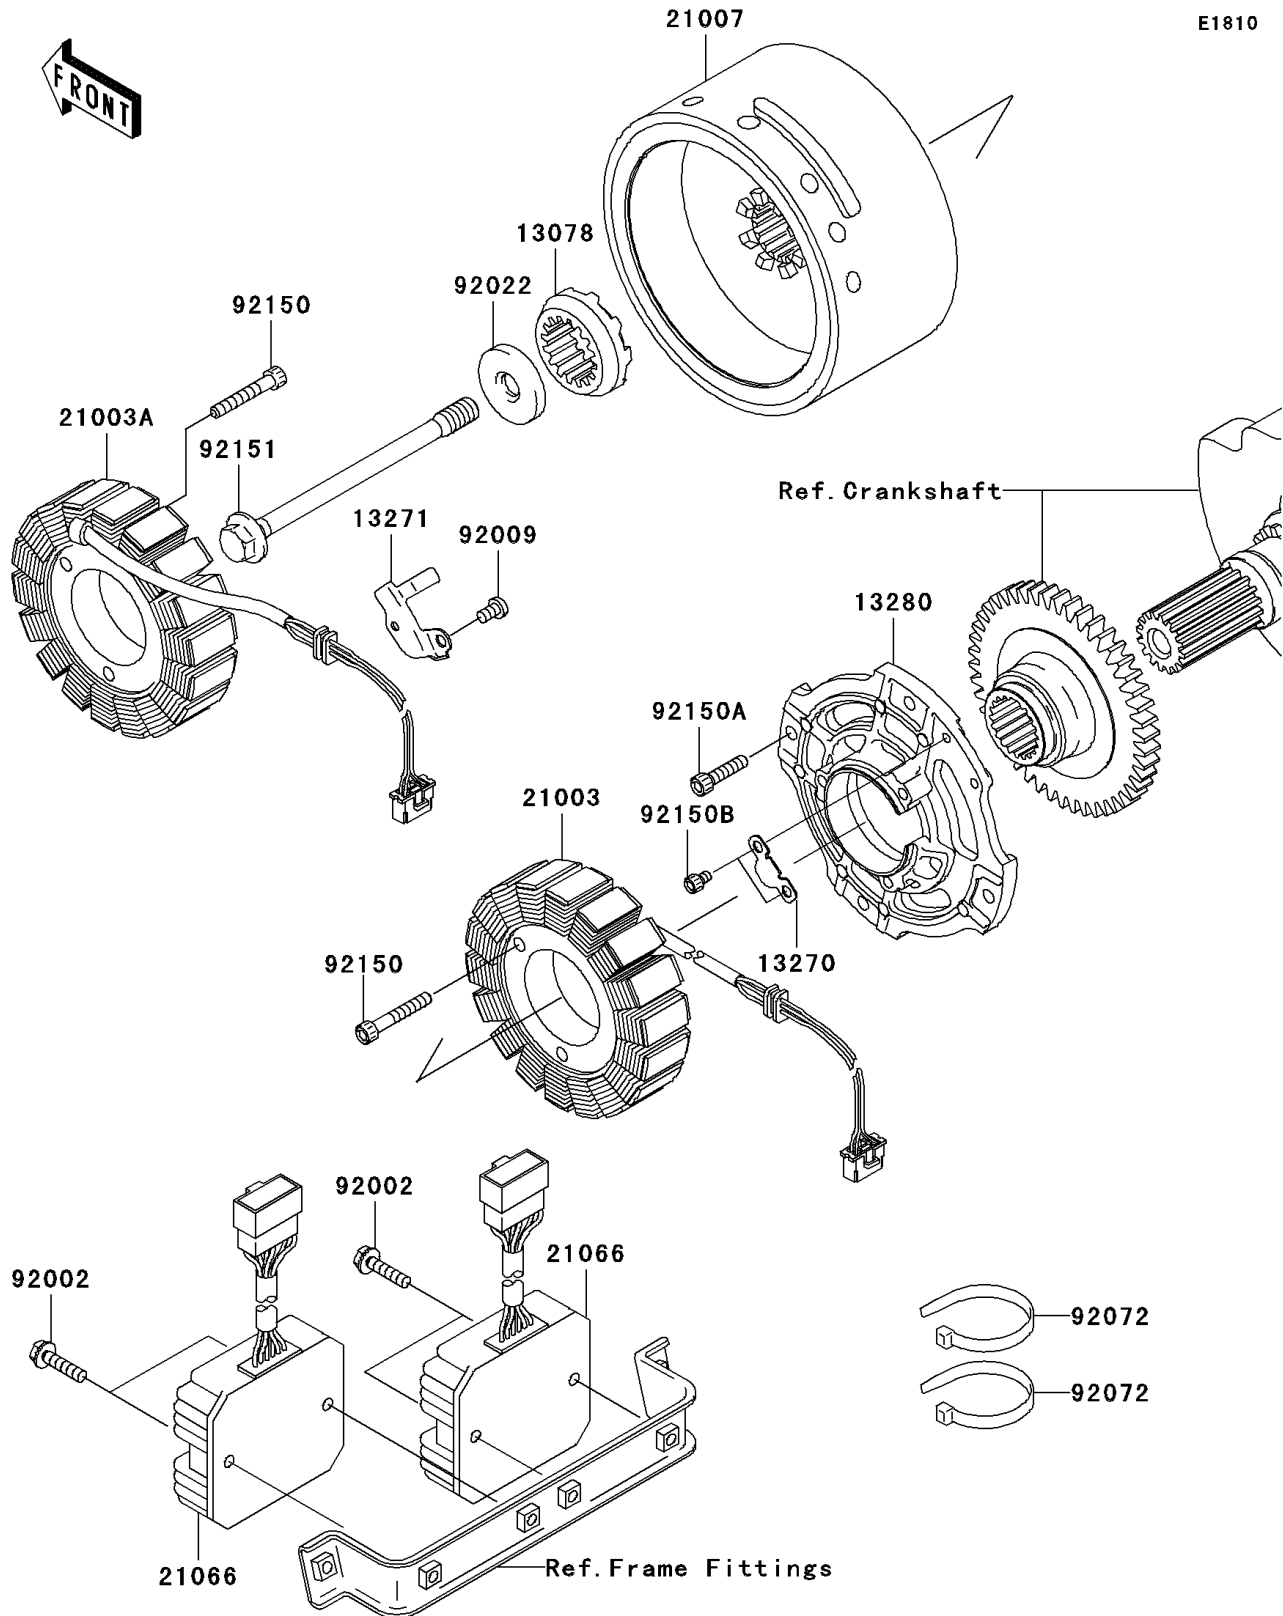

2008 Vulcan® 1500 Classic PARTS DIAGRAM

Generator

E1810

2008 Vulcan® 1500 Classic PARTS LIST

Generator

ITEM NAME	PART NUMBER	QUANTITY
RATCHET (Ref # 13078)	13078-1066	1
PLATE (Ref # 13270)	13270-1925	1
PLATE (Ref # 13271)	13271-1325	1
HOLDER (Ref # 13280)	13280-1069	1
STATOR,INNER (Ref # 21003)	21003-0007	1
STATOR,OUTER (Ref # 21003A)	21003-0008	1
ROTOR (Ref # 21007)	21007-1369	1
REGULATOR-VOLTAGE (Ref # 21066)	21066-1106	2
BOLT,FLANGED,6X25 (Ref # 92002)	92002-1086	4
SCREW (Ref # 92009)	92009-1768	1
WASHER,12X40X6 (Ref # 92022)	92022-1904	1
BAND,L=202 (Ref # 92072)	92072-1195	2
BOLT,SOCKET,6X35 (Ref # 92150)	92150-1484	6
BOLT,SOCKET,6X22 (Ref # 92150A)	92150-1654	4
BOLT,5X8 (Ref # 92150B)	92150-1955	2
BOLT,12X120 (Ref # 92151)	92151-1386	1