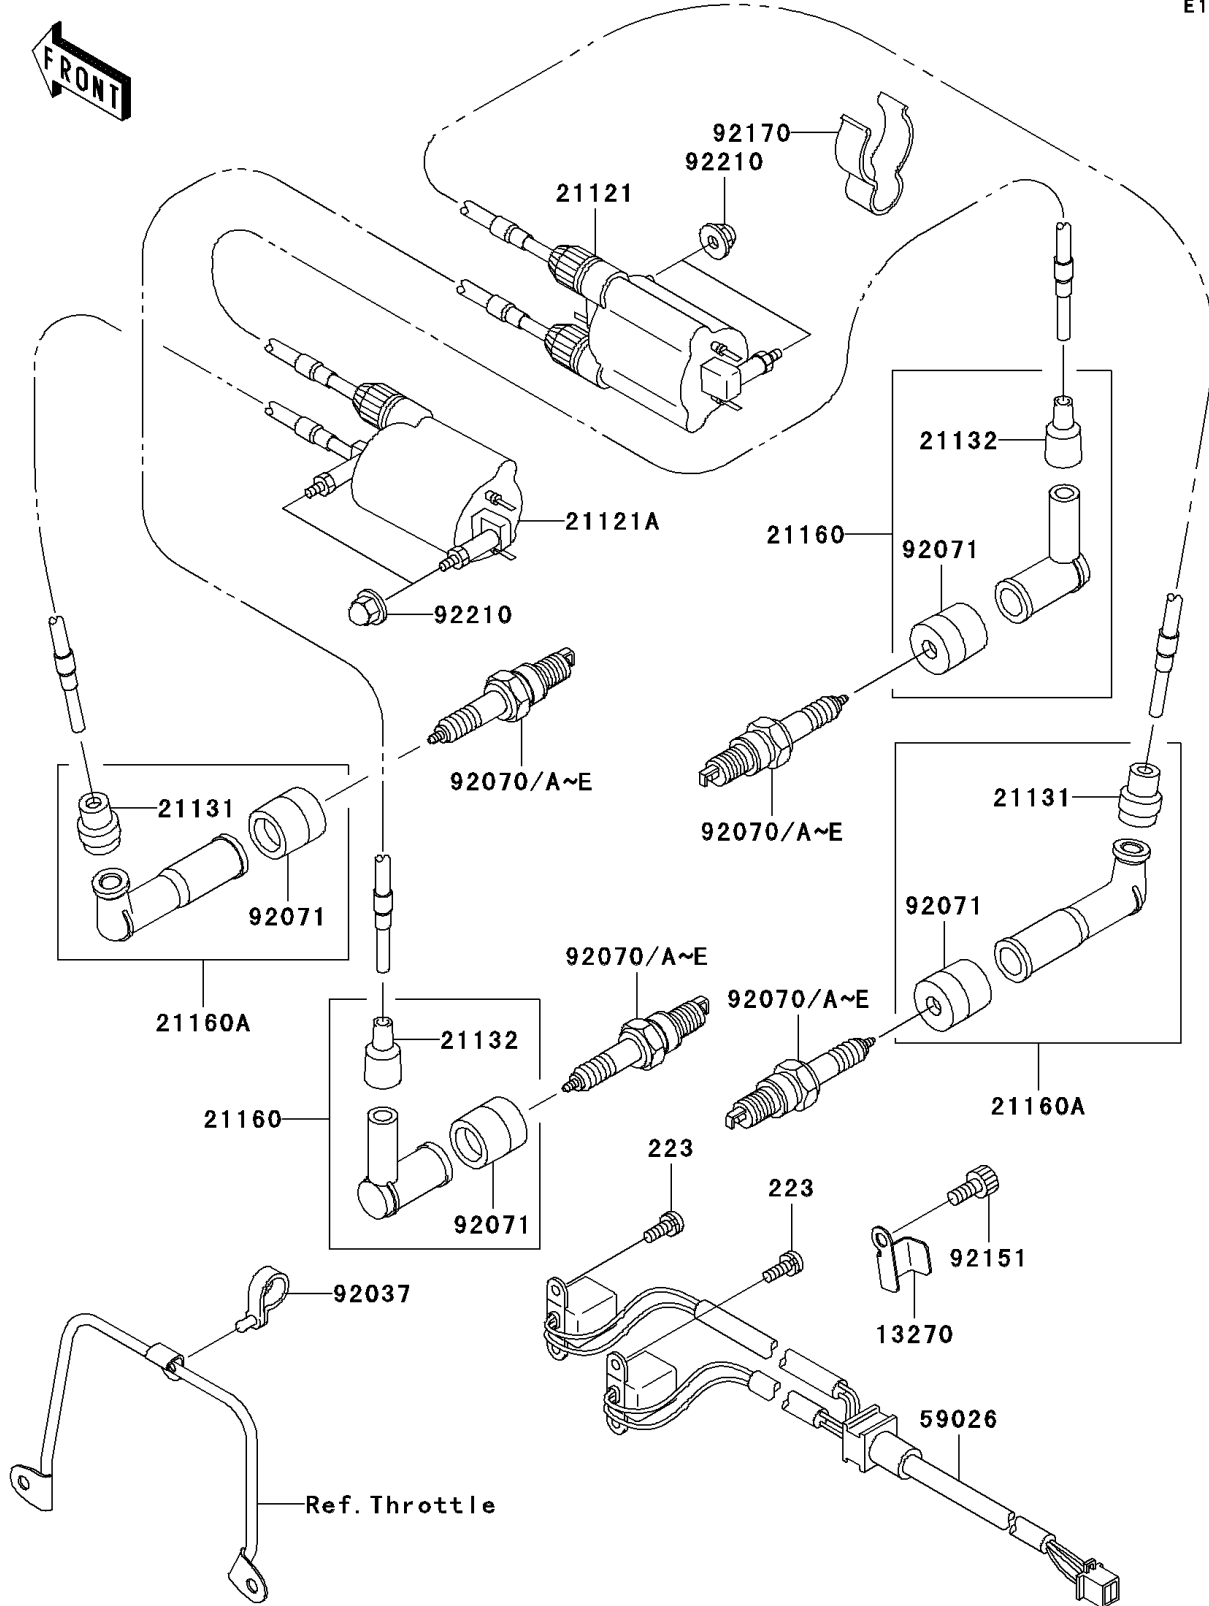

2007 Vulcan 1500 Classic PARTS DIAGRAM

Ignition System

E1830

2007 Vulcan 1500 Classic PARTS LIST

Ignition System

ITEM NAME	PART NUMBER	QUANTITY
-----------	-------------	----------