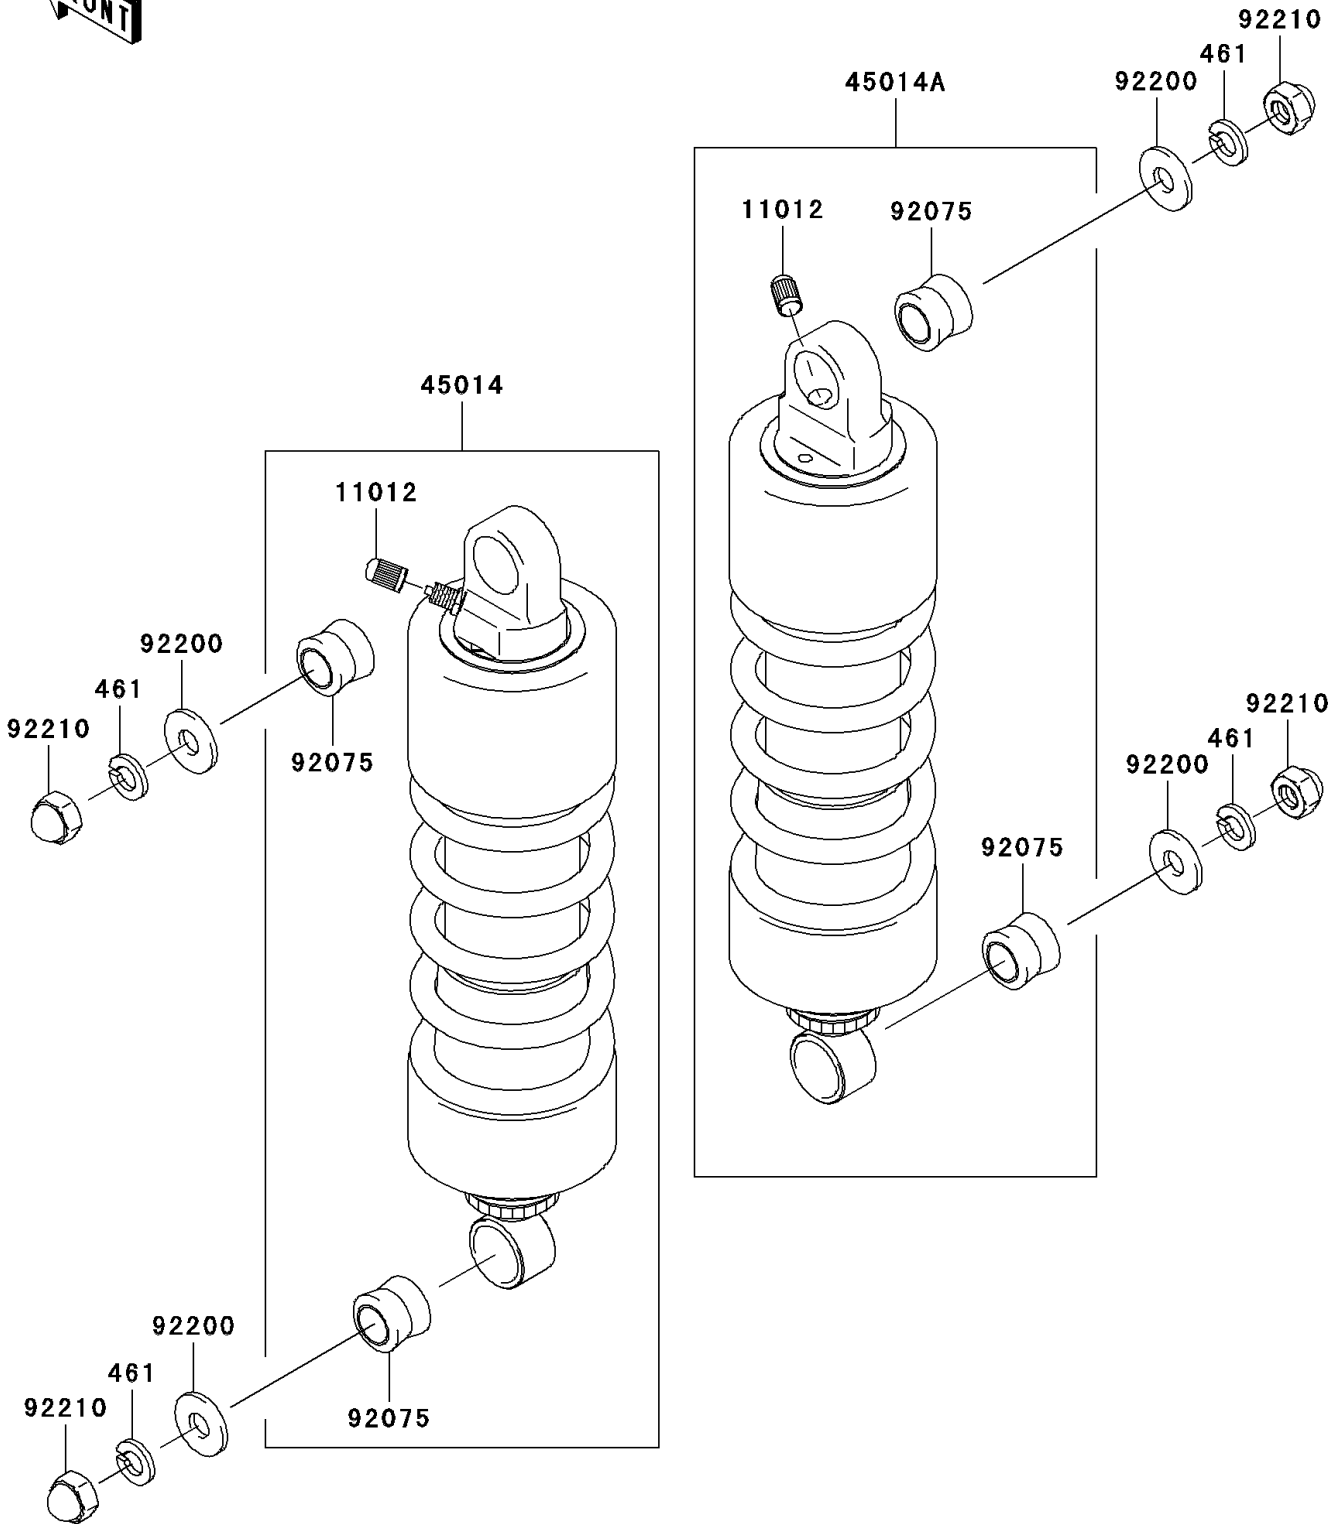

2007 Vulcan 1500 Classic PARTS DIAGRAM

Suspension/Shock Absorber

F2151

2007 Vulcan 1500 Classic PARTS LIST

Suspension/Shock Absorber

ITEM NAME	PART NUMBER	QUANTITY
WASHER-SPRING,10MM (Ref # 461)	461S1000	4
CAP (Ref # 11012)	11012-1283	2
SHOCKABSORBER,LH (Ref # 45014)	45014-0088	1
SHOCKABSORBER,RH (Ref # 45014A)	45014-0089	1
DAMPER,SHOCKABSORBER (Ref # 92075)	92075-1387	4
WASHER,10.5X26X2.5 (Ref # 92200)	92200-1565	4
NUT,CAP,10MM (Ref # 92210)	92210-1288	4