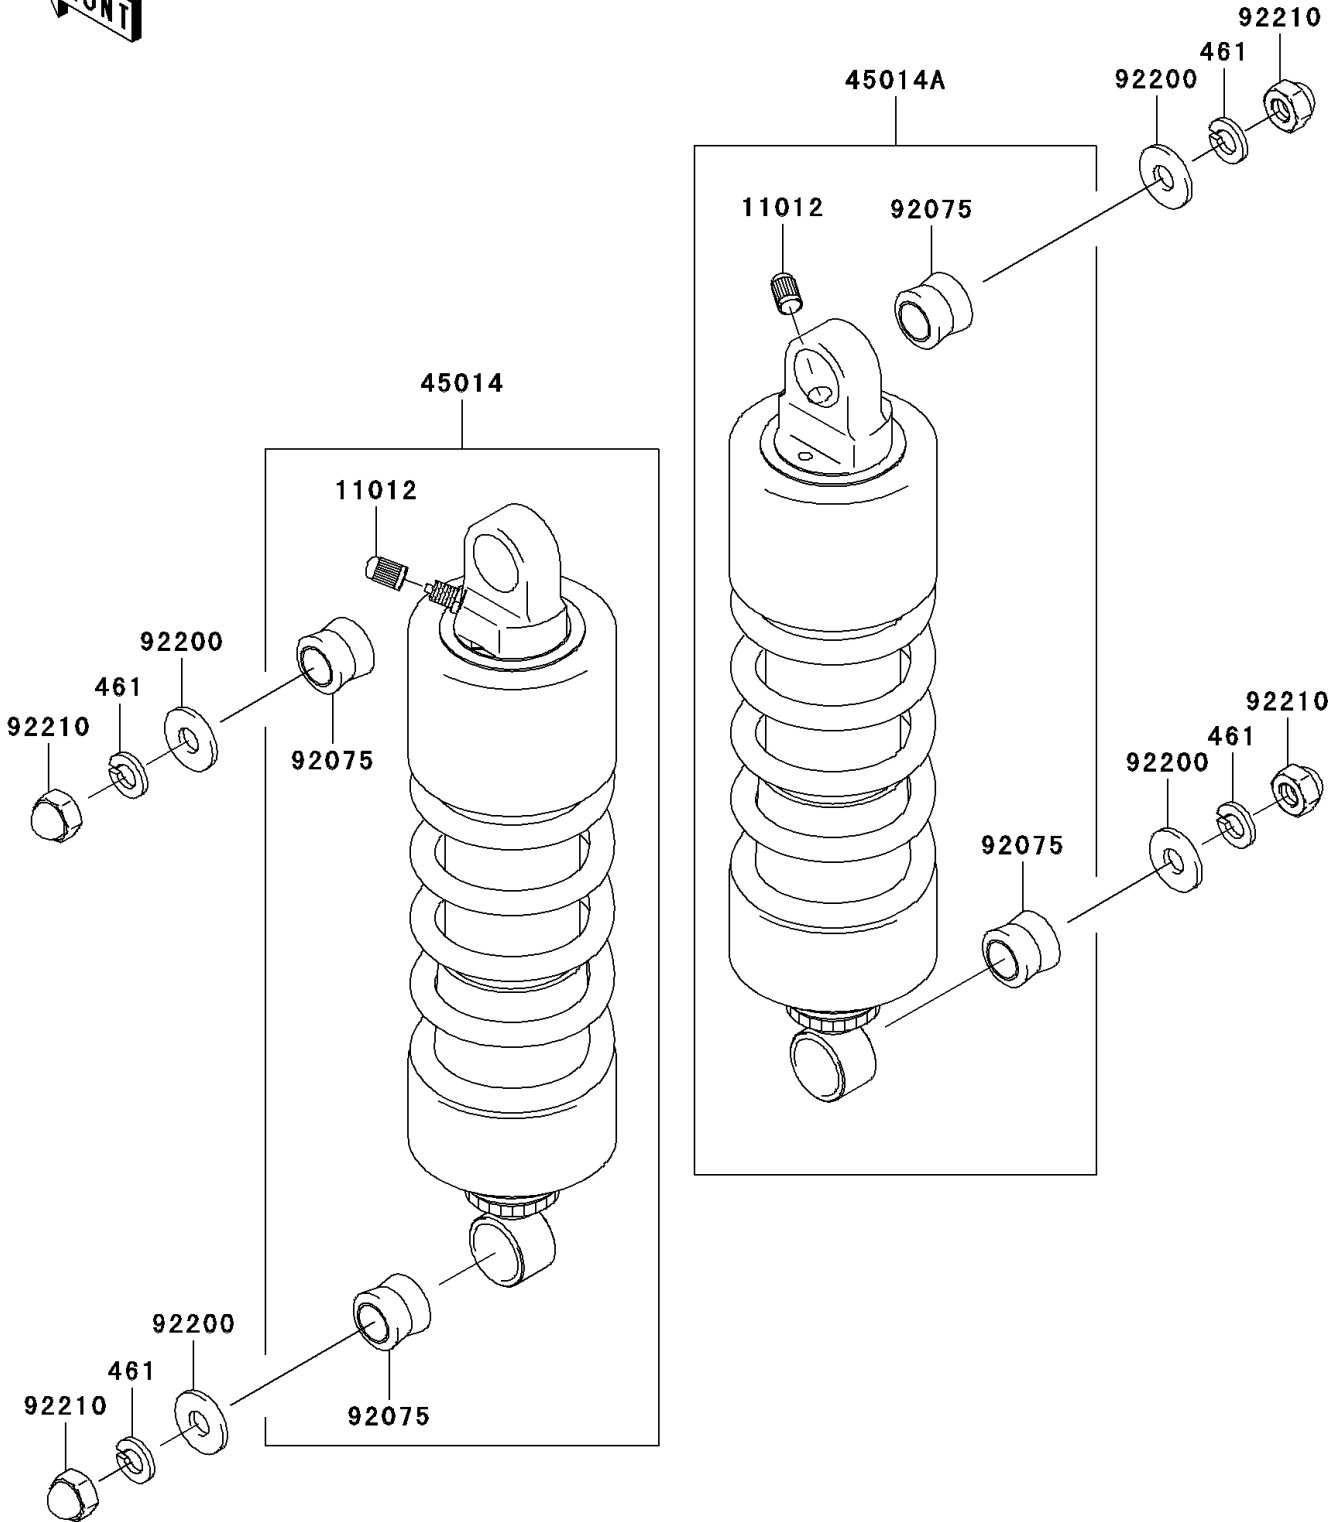

2008 Vulcan® 1500 Classic PARTS DIAGRAM

Suspension/Shock Absorber

F2151

2008 Vulcan[®] 1500 Classic PARTS LIST

Suspension/Shock Absorber

ITEM NAME	PART NUMBER	QUANTITY
WASHER-SPRING,10MM (Ref # 461)	461S1000	4
CAP (Ref # 11012)	11012-1283	2
SHOCKABSORBER,LH (Ref # 45014)	45014-0088	1
SHOCKABSORBER,RH (Ref # 45014A)	45014-0089	1
DAMPER,SHOCKABSORBER (Ref # 92075)	92075-1387	4
WASHER,10.5X26X2.5 (Ref # 92200)	92200-1565	4
NUT,CAP,10MM (Ref # 92210)	92210-1288	4