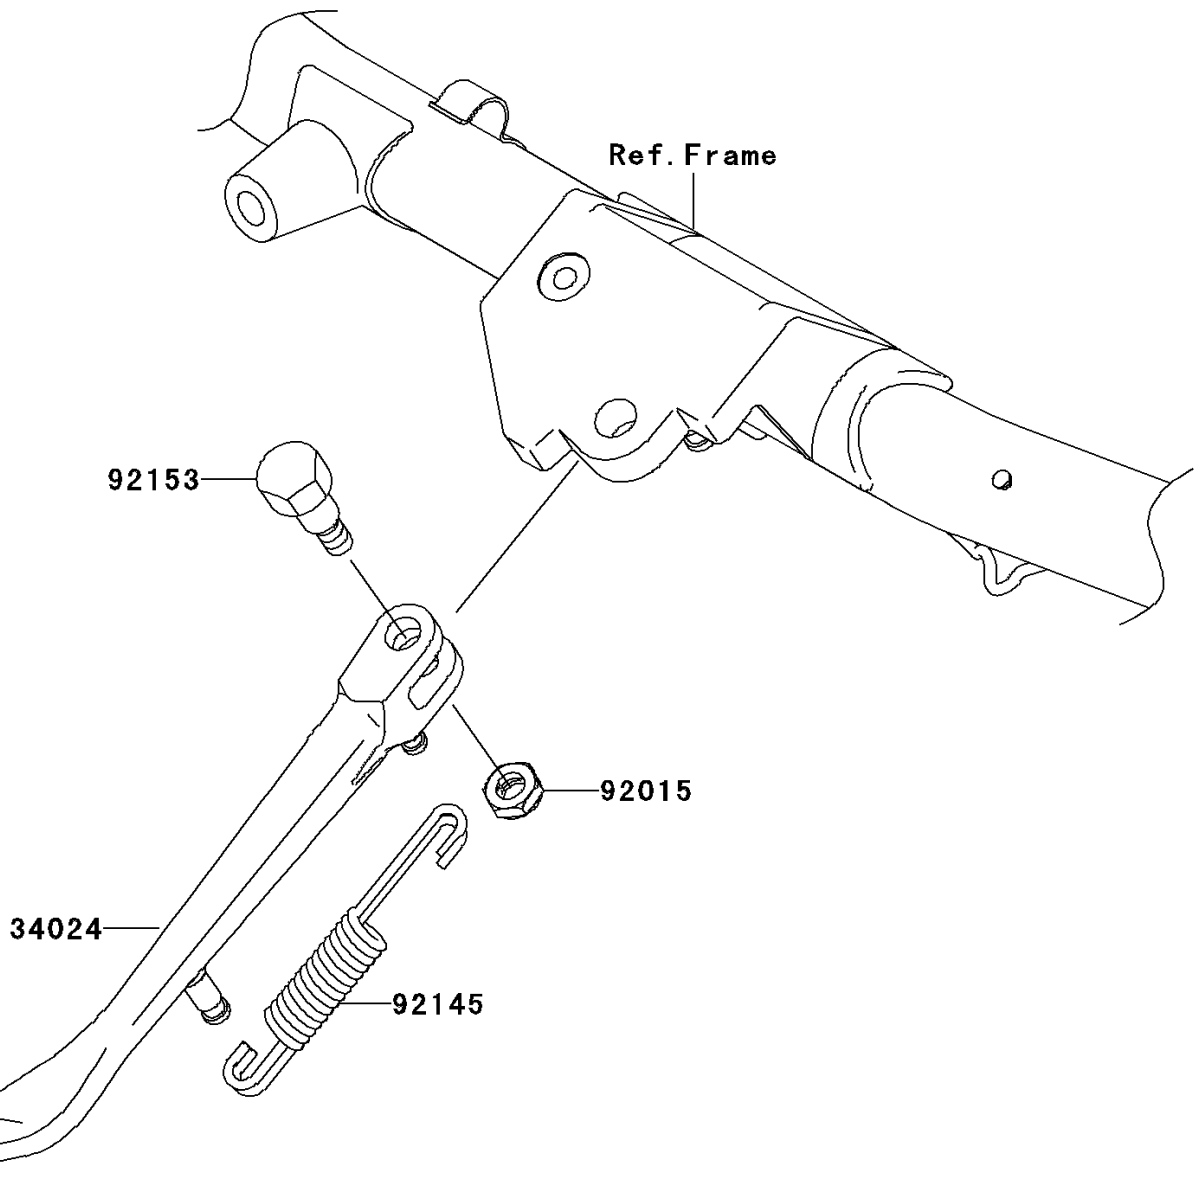

2006 Vulcan 1500 Classic PARTS DIAGRAM

Stand(s)

F2190

2006 Vulcan 1500 Classic PARTS LIST

Stand(s)

ITEM NAME	PART NUMBER	QUANTITY
STAND-SIDE (Ref # 34024)	34024-0014	1
NUT,LOCK,10MM,BLACK (Ref # 92015)	92015-1188	1
SPRING,SIDE STAND (Ref # 92145)	92145-0083	1
BOLT,SIDE STAND,10MM (Ref # 92153)	92153-1416	1