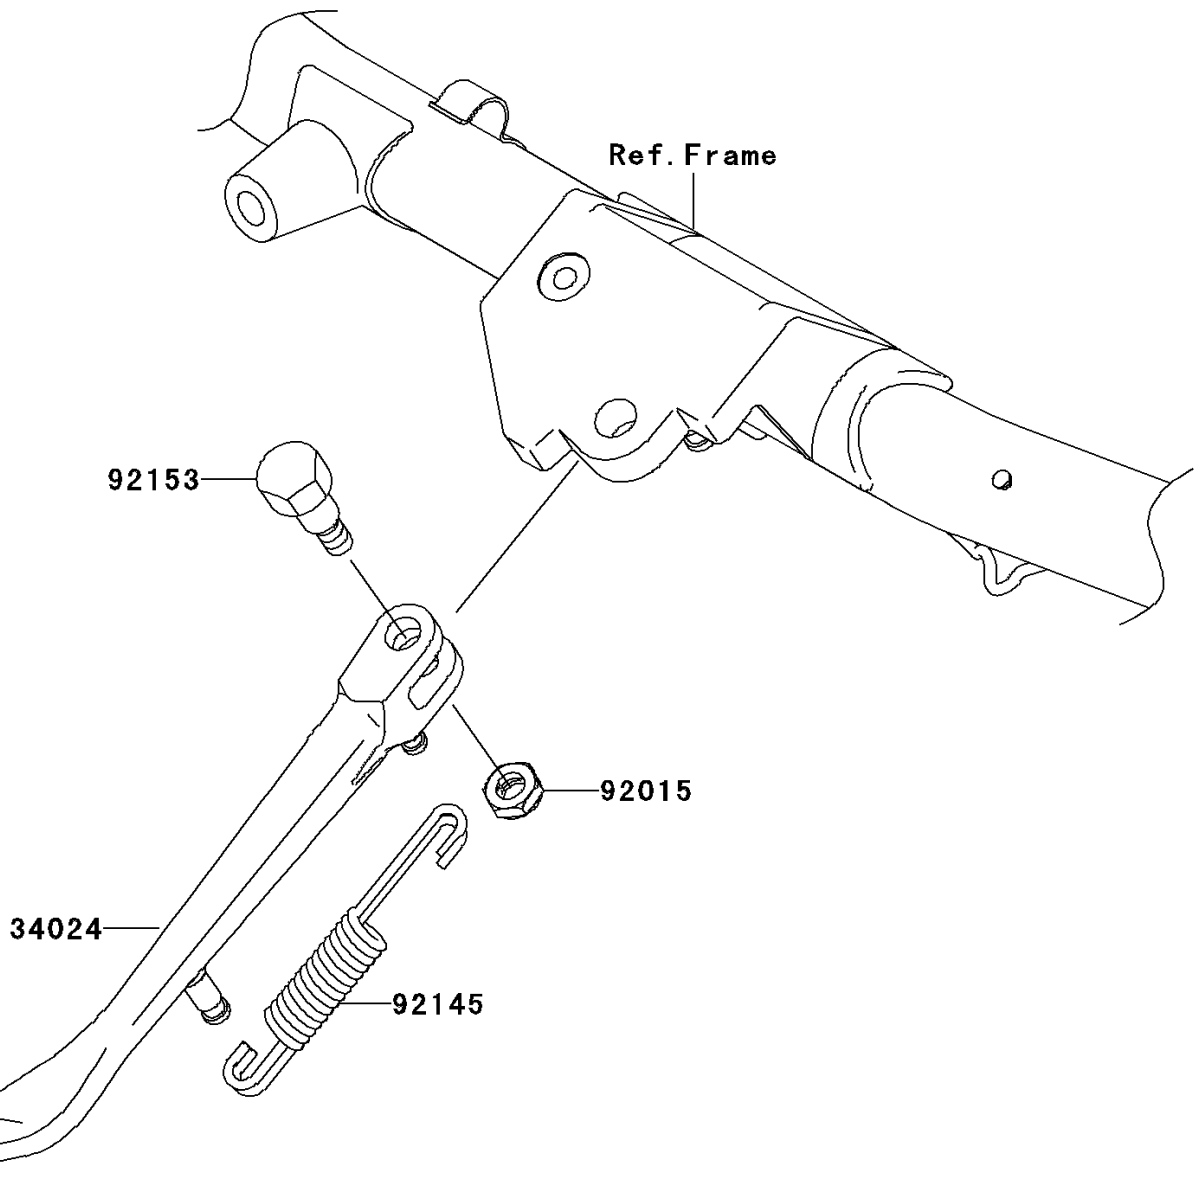

2007 Vulcan 1500 Classic PARTS DIAGRAM

Stand(s)

F2190

2007 Vulcan 1500 Classic PARTS LIST

Stand(s)

ITEM NAME	PART NUMBER	QUANTITY
STAND-SIDE (Ref # 34024)	34024-0014	1
NUT,LOCK,10MM,BLACK (Ref # 92015)	92015-1188	1
SPRING,SIDE STAND (Ref # 92145)	92145-0083	1
BOLT,SIDE STAND,10MM (Ref # 92153)	92153-1416	1