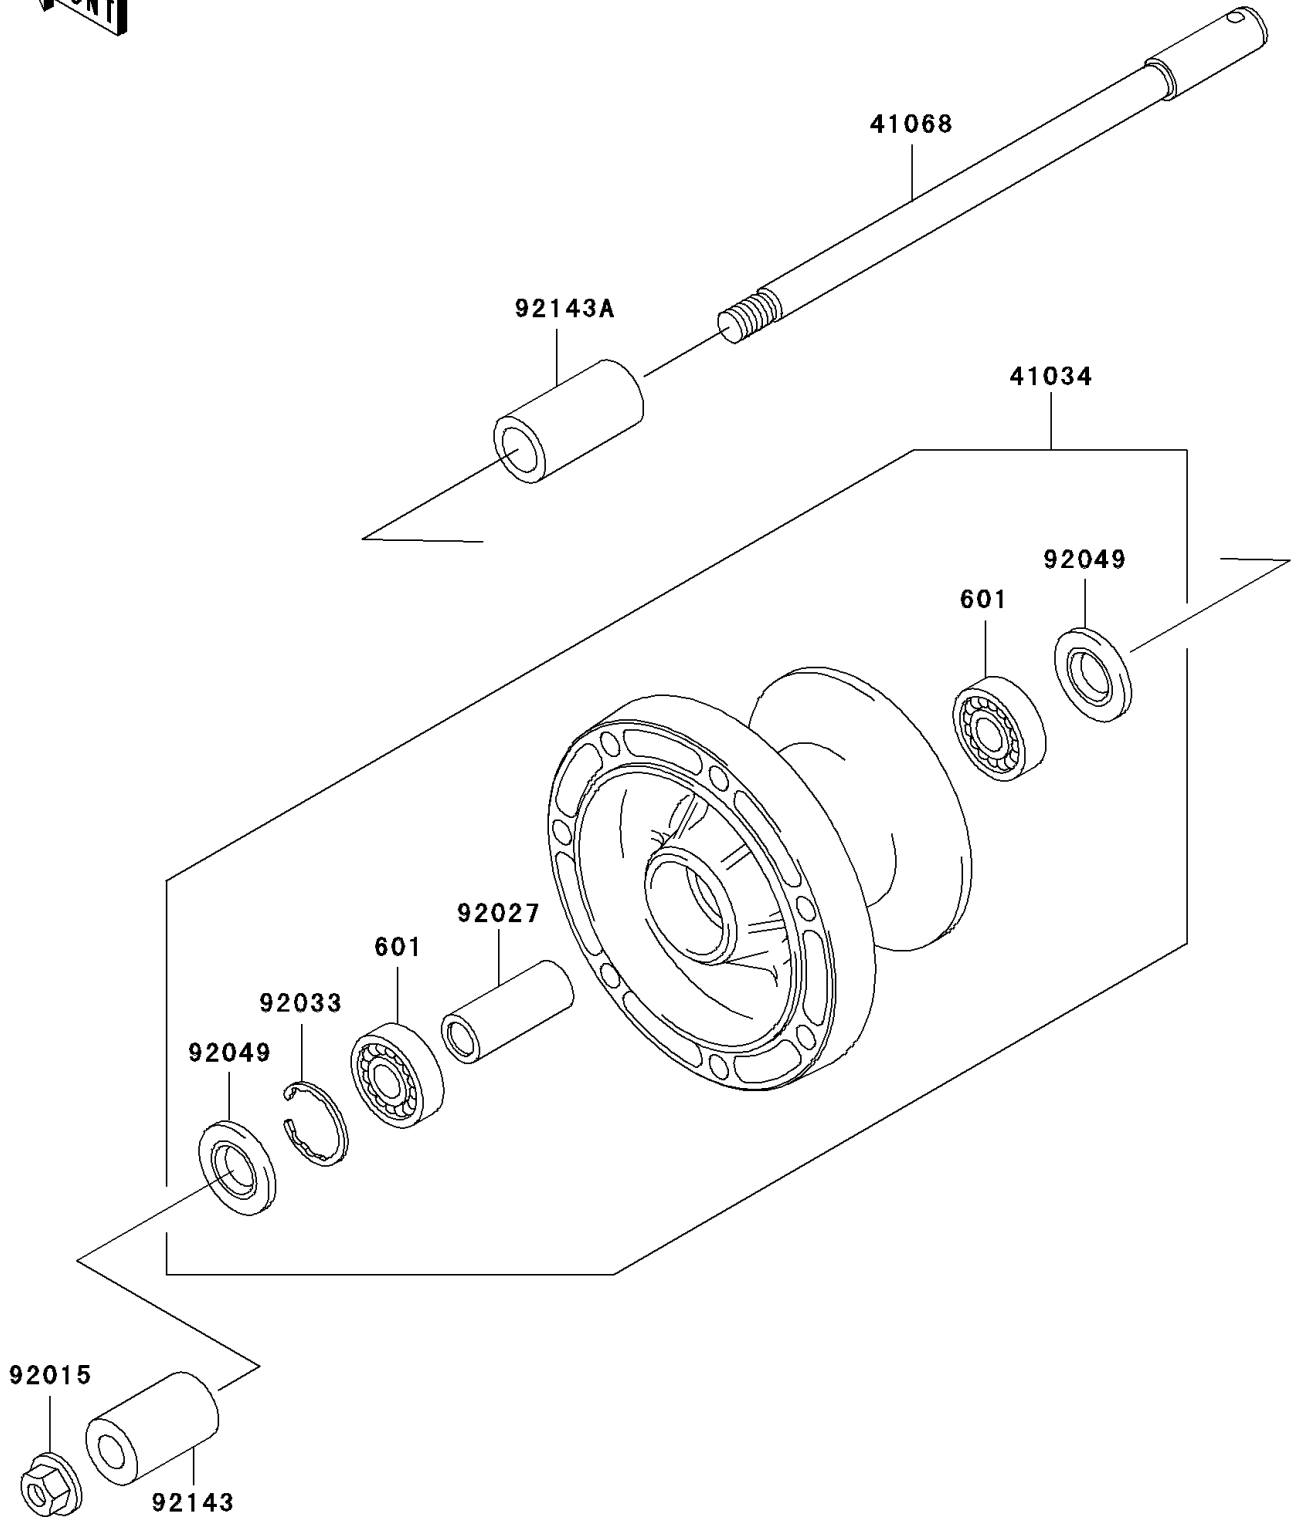

# 2007 Vulcan 1500 Classic PARTS DIAGRAM

Front Wheel

F2230

## 2007 Vulcan 1500 Classic PARTS LIST

### Front Wheel

ITEM NAME	PART NUMBER	QUANTITY
BEARING-BALL,#6004UUC3 (Ref # 601)	601B6004UU	2
DRUM-ASSY,FRONT BRAKE (Ref # 41034)	41034-1266	1
AXLE,FR (Ref # 41068)	41068-0058	1
NUT,FLANGED,18MM (Ref # 92015)	92015-1993	1
COLLAR,20.2X28X70 (Ref # 92027)	92027-1752	1
RING-SNAP,42MM (Ref # 92033)	92033-1041	1
SEAL-OIL,BJN30427-C3 (Ref # 92049)	92049-1057	2
COLLAR,FR AXLE,LH,L=48.5 (Ref # 92143)	92143-1837	1
COLLAR,FR AXLE,RH,L=57.5 (Ref # 92143A)	92143-1854	1