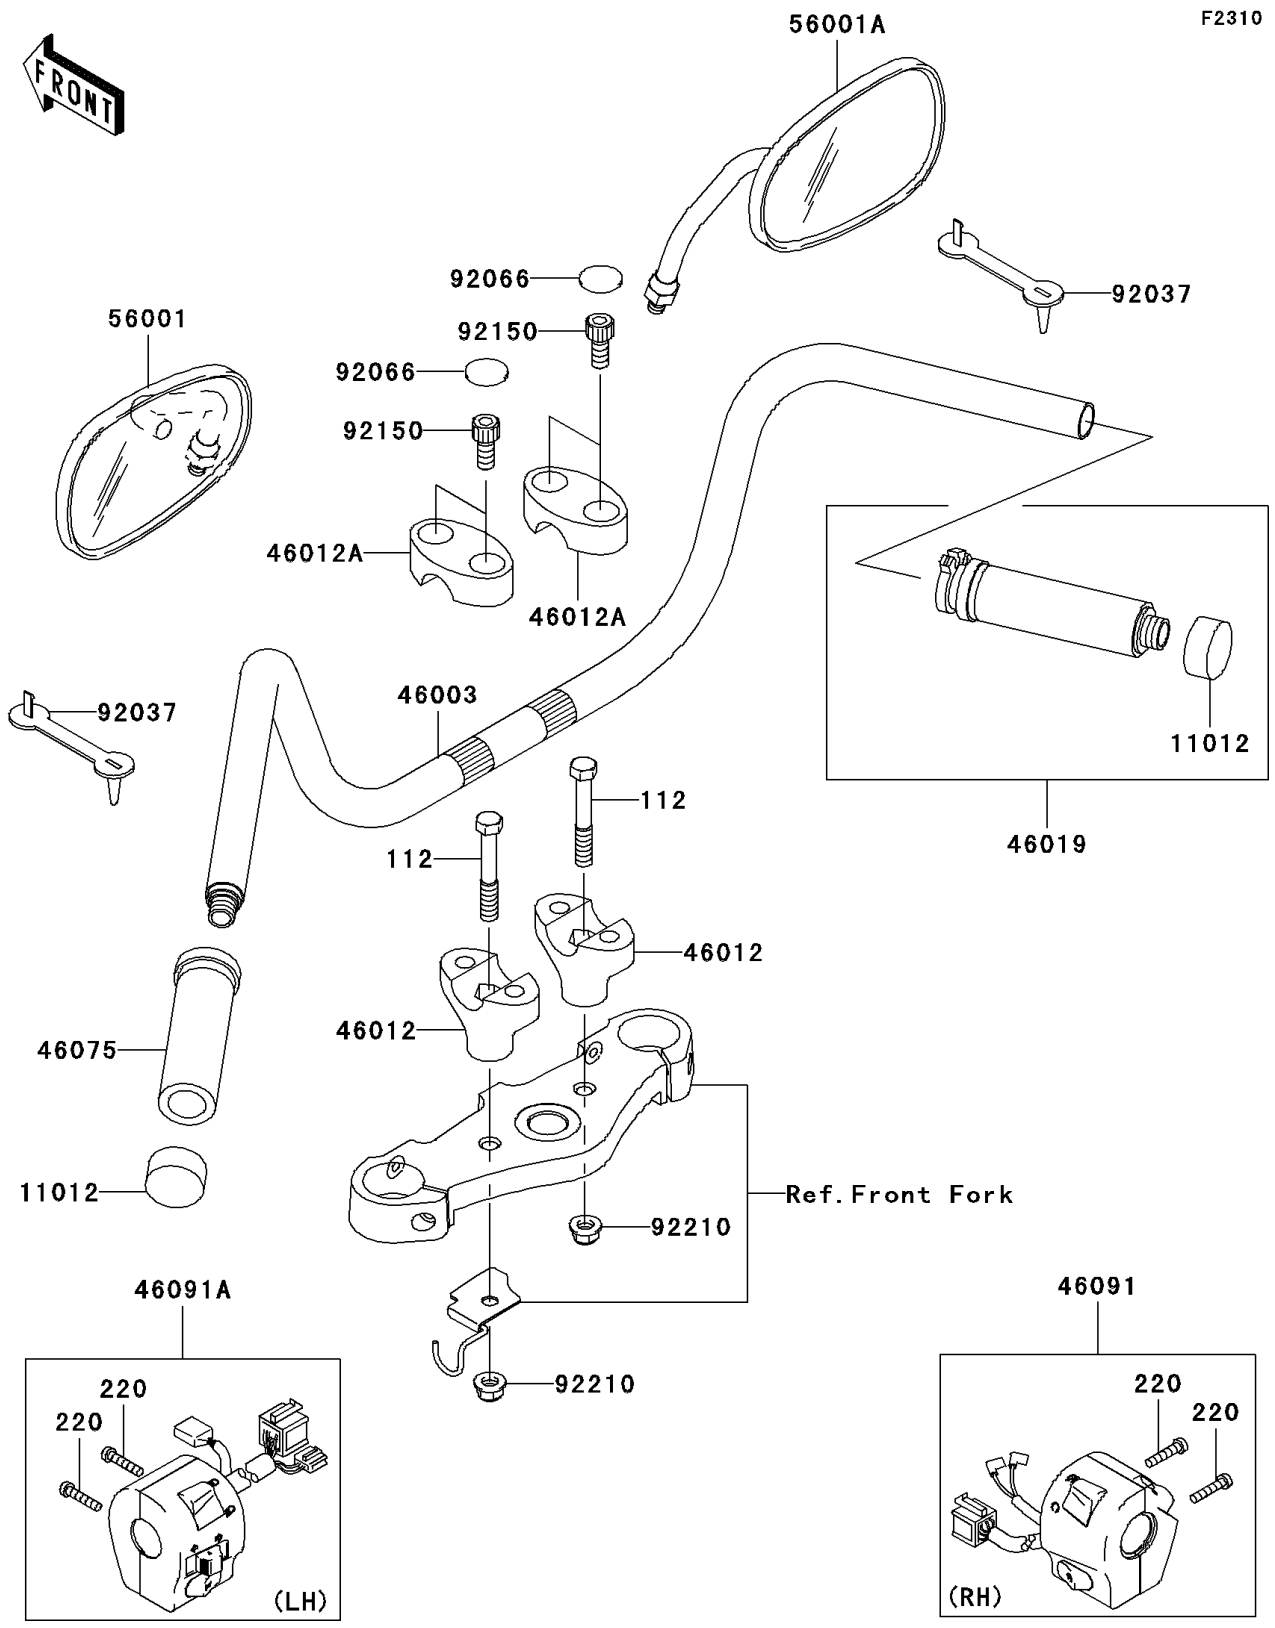

2006 Vulcan 1500 Classic PARTS DIAGRAM

Handlebar

2006 Vulcan 1500 Classic PARTS LIST

Handlebar

| ITEM NAME | PART NUMBER | QUANTITY |
|--|-------------|----------|
| BOLT-UPSET,10X65 (Ref # 112) | 112H1065 | 2 |
| SCREW-PAN-CROSS,5X25 (Ref # 220) | 220R0525 | 4 |
| CAP,GRIP END (Ref # 11012) | 11012-1975 | 2 |
| HANDLE (Ref # 46003) | 46003-1551 | 1 |
| HOLDER-HANDLE,LWR (Ref # 46012) | 46012-1272 | 2 |
| HOLDER-HANDLE,UPP (Ref # 46012A) | 46012-1273 | 2 |
| GRIP-ASSY,THROTTLE (Ref # 46019) | 46019-1109 | 1 |
| GRIP,LH (Ref # 46075) | 46075-1074 | 1 |
| HOUSING-ASSY-CONTROL,RH (Ref # 46091) | 46091-0016 | 1 |
| HOUSING-ASSY-CONTROL,LH (Ref # 46091A) | 46091-0017 | 1 |
| MIRROR-ASSY,LH (Ref # 56001) | 56001-1592 | 1 |
| MIRROR-ASSY,RH (Ref # 56001A) | 56001-1593 | 1 |
| CLAMP,SPEED,L=80.5 (Ref # 92037) | 92037-1903 | 2 |
| PLUG (Ref # 92066) | 92066-1285 | 4 |
| BOLT,SOCKET,10X23 (Ref # 92150) | 92150-1942 | 4 |
| NUT,LOCK,FLANGED,10MM (Ref # 92210) | 92210-1139 | 2 |