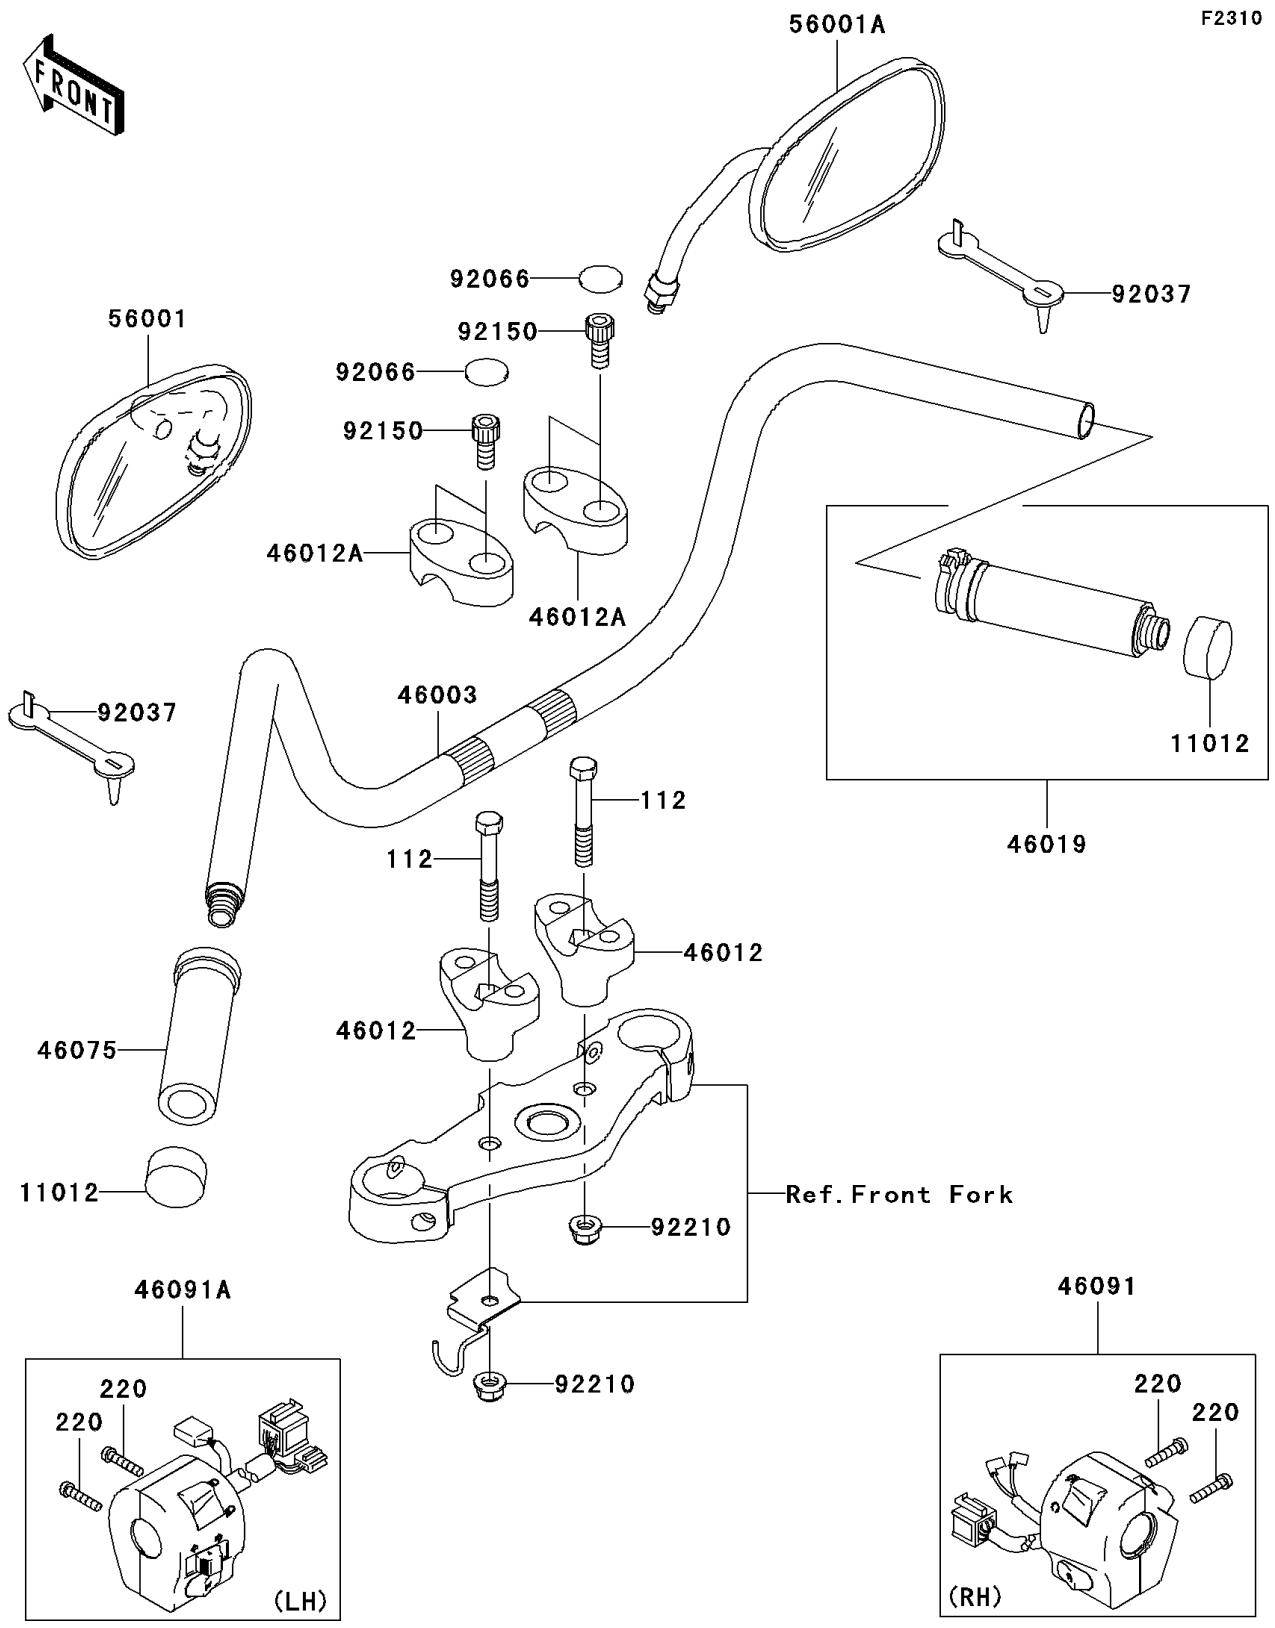

2007 Vulcan 1500 Classic PARTS DIAGRAM

Handlebar

2007 Vulcan 1500 Classic PARTS LIST

Handlebar

| ITEM NAME | PART NUMBER | QUANTITY |
|--|-------------|----------|
| BOLT-UPSET,10X65 (Ref # 112) | 112H1065 | 2 |
| SCREW-PAN-CROSS,5X25 (Ref # 220) | 220R0525 | 4 |
| CAP,GRIP END (Ref # 11012) | 11012-1975 | 2 |
| HANDLE (Ref # 46003) | 46003-1551 | 1 |
| HOLDER-HANDLE,LWR (Ref # 46012) | 46012-1272 | 2 |
| HOLDER-HANDLE,UPP (Ref # 46012A) | 46012-1273 | 2 |
| GRIP-ASSY,THROTTLE (Ref # 46019) | 46019-1109 | 1 |
| GRIP,LH (Ref # 46075) | 46075-1074 | 1 |
| HOUSING-ASSY-CONTROL,RH (Ref # 46091) | 46091-0016 | 1 |
| HOUSING-ASSY-CONTROL,LH (Ref # 46091A) | 46091-0017 | 1 |
| MIRROR-ASSY,LH (Ref # 56001) | 56001-1592 | 1 |
| MIRROR-ASSY,RH (Ref # 56001A) | 56001-1593 | 1 |
| CLAMP,SPEED,L=80.5 (Ref # 92037) | 92037-1903 | 2 |
| PLUG (Ref # 92066) | 92066-1285 | 4 |
| BOLT,SOCKET,10X23 (Ref # 92150) | 92150-1942 | 4 |
| NUT,LOCK,FLANGED,10MM (Ref # 92210) | 92210-1139 | 2 |