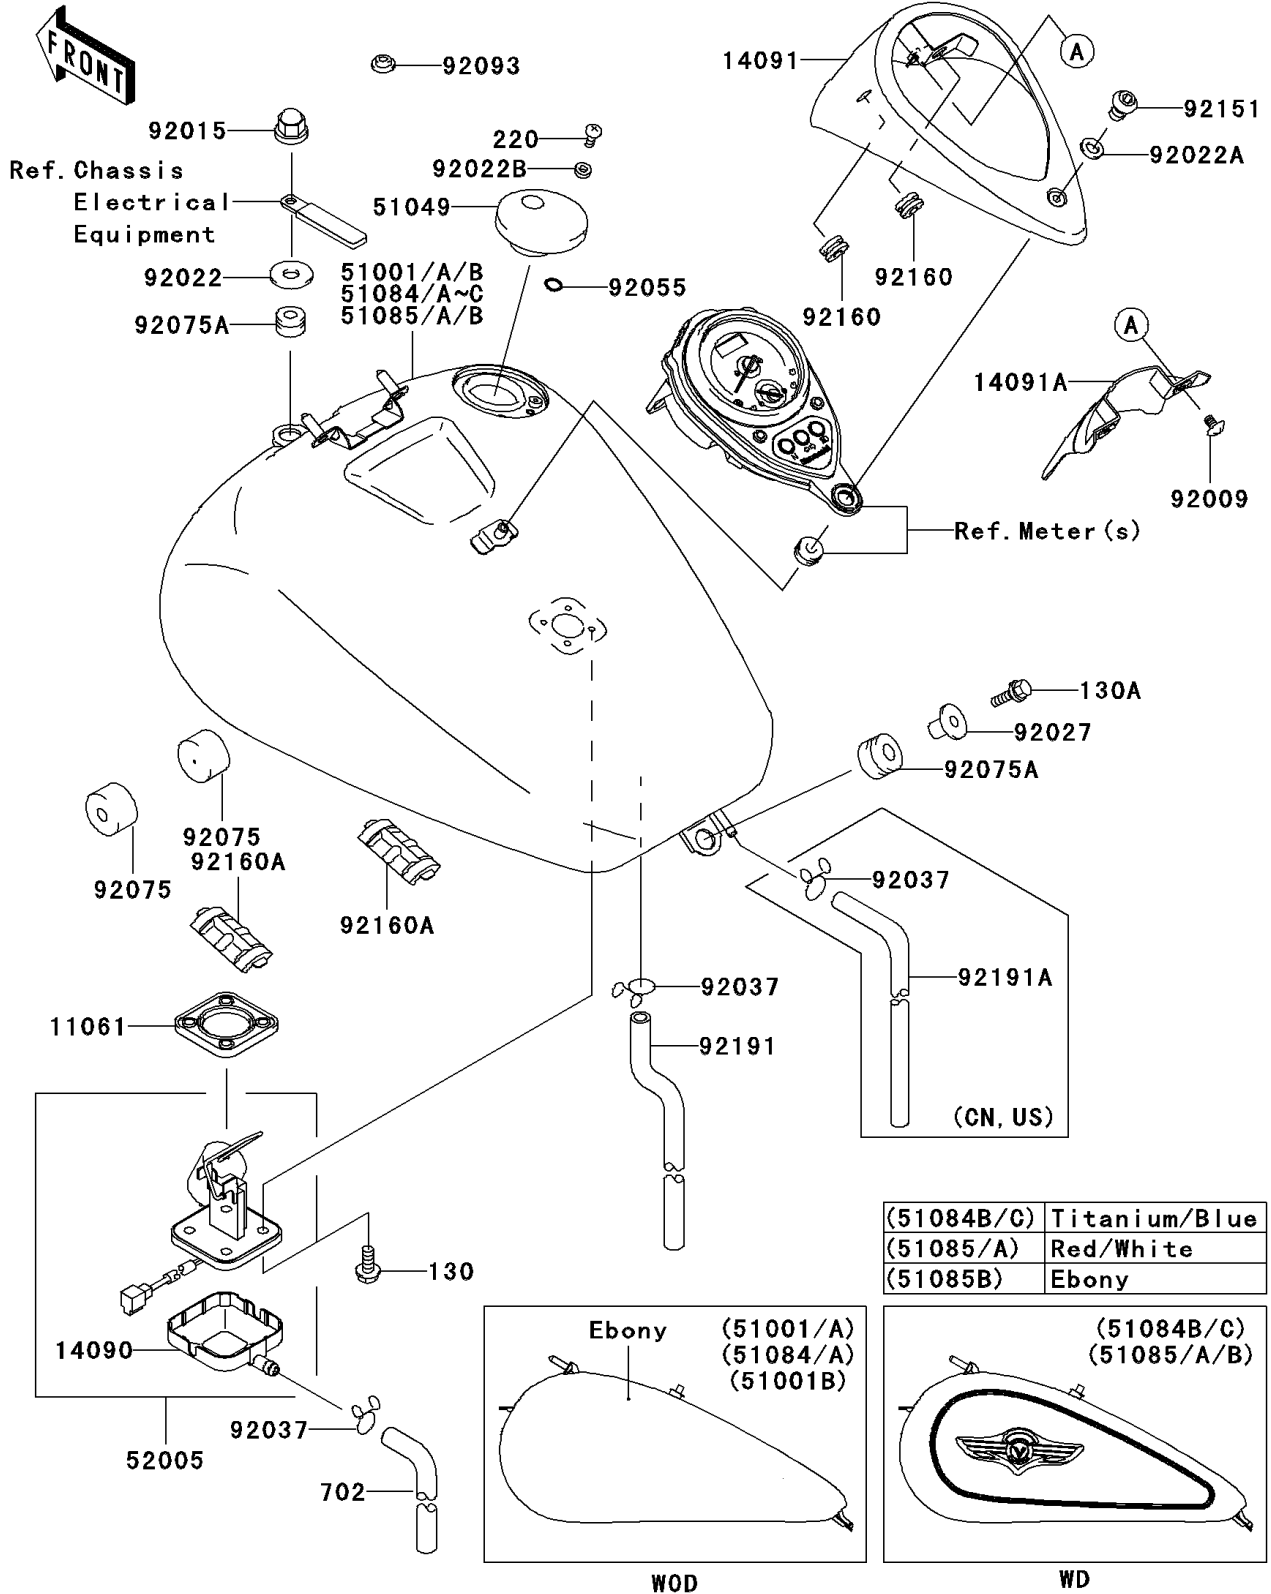

# 2007 Vulcan 1500 Classic PARTS DIAGRAM

Fuel Tank(7/7)

F2410

## 2007 Vulcan 1500 Classic PARTS LIST

Fuel Tank(7/7)

ITEM NAME	PART NUMBER	QUANTITY
GASKET,FUEL GAUGE (Ref # 11061)	11061-0279	1
COVER,FUEL GAUGE (Ref # 14090)	14090-1624	1
COVER,METER (Ref # 14091)	14091-1208	1
COVER,METER,FR (Ref # 14091A)	14091-1301	1
CAP-TANK,FUEL (Ref # 51049)	51049-0003	1
GAUGE,FUEL (Ref # 52005)	52005-0034	1
SCREW,6X12 (Ref # 92009)	92009-1877	2
NUT,CAP,8MM,BLACK (Ref # 92015)	92015-1174	1
WASHER,8X26X2.3 (Ref # 92022)	92022-1345	1
WASHER,6.2X11X1.5 (Ref # 92022A)	92022-183	1
WASHER,5.1X10X1.0 (Ref # 92022B)	92022-1977	2
COLLAR,L=19.3 (Ref # 92027)	92027-1780	1
RING-O,ID=9 (Ref # 92055)	92055-1552	2
DAMPER,FUEL TANK (Ref # 92075)	92075-125	2
DAMPER (Ref # 92075A)	92075-1736	2
SEAL,FUEL TANK CAP (Ref # 92093)	92093-1030	1
BOLT,SOCKET,6X10 (Ref # 92151)	92151-1449	1
DAMPER (Ref # 92160)	92160-1162	2
DAMPER,FUEL TANK (Ref # 92160A)	92160-1907	2
TUBE,DRAIN (Ref # 92191)	92191-1272	1
BOLT-FLANGED,5X12 (Ref # 130)	130G0512	4
BOLT-FLANGED,8X30 (Ref # 130A)	130H0830	1
SCREW-PAN-CROS,5X10 (Ref # 220)	220D0510	2
TUBE-RUBBER,7X10X860 (Ref # 702)	702A07860	1
TANK-COMP-FUEL,EBONY (Ref # 51001)	51001-0151-H8	1
TANK-COMP-FUEL,EBONY (Ref # 51084A)	51084-5307-H8	1
CLAMP,TUBE (Ref # 92037)	92037-147	2
CLAMP,TUBE (Ref # 92037)	92037-147	3
TUBE,5X10X650 (Ref # 92191A)	92191-1529	1