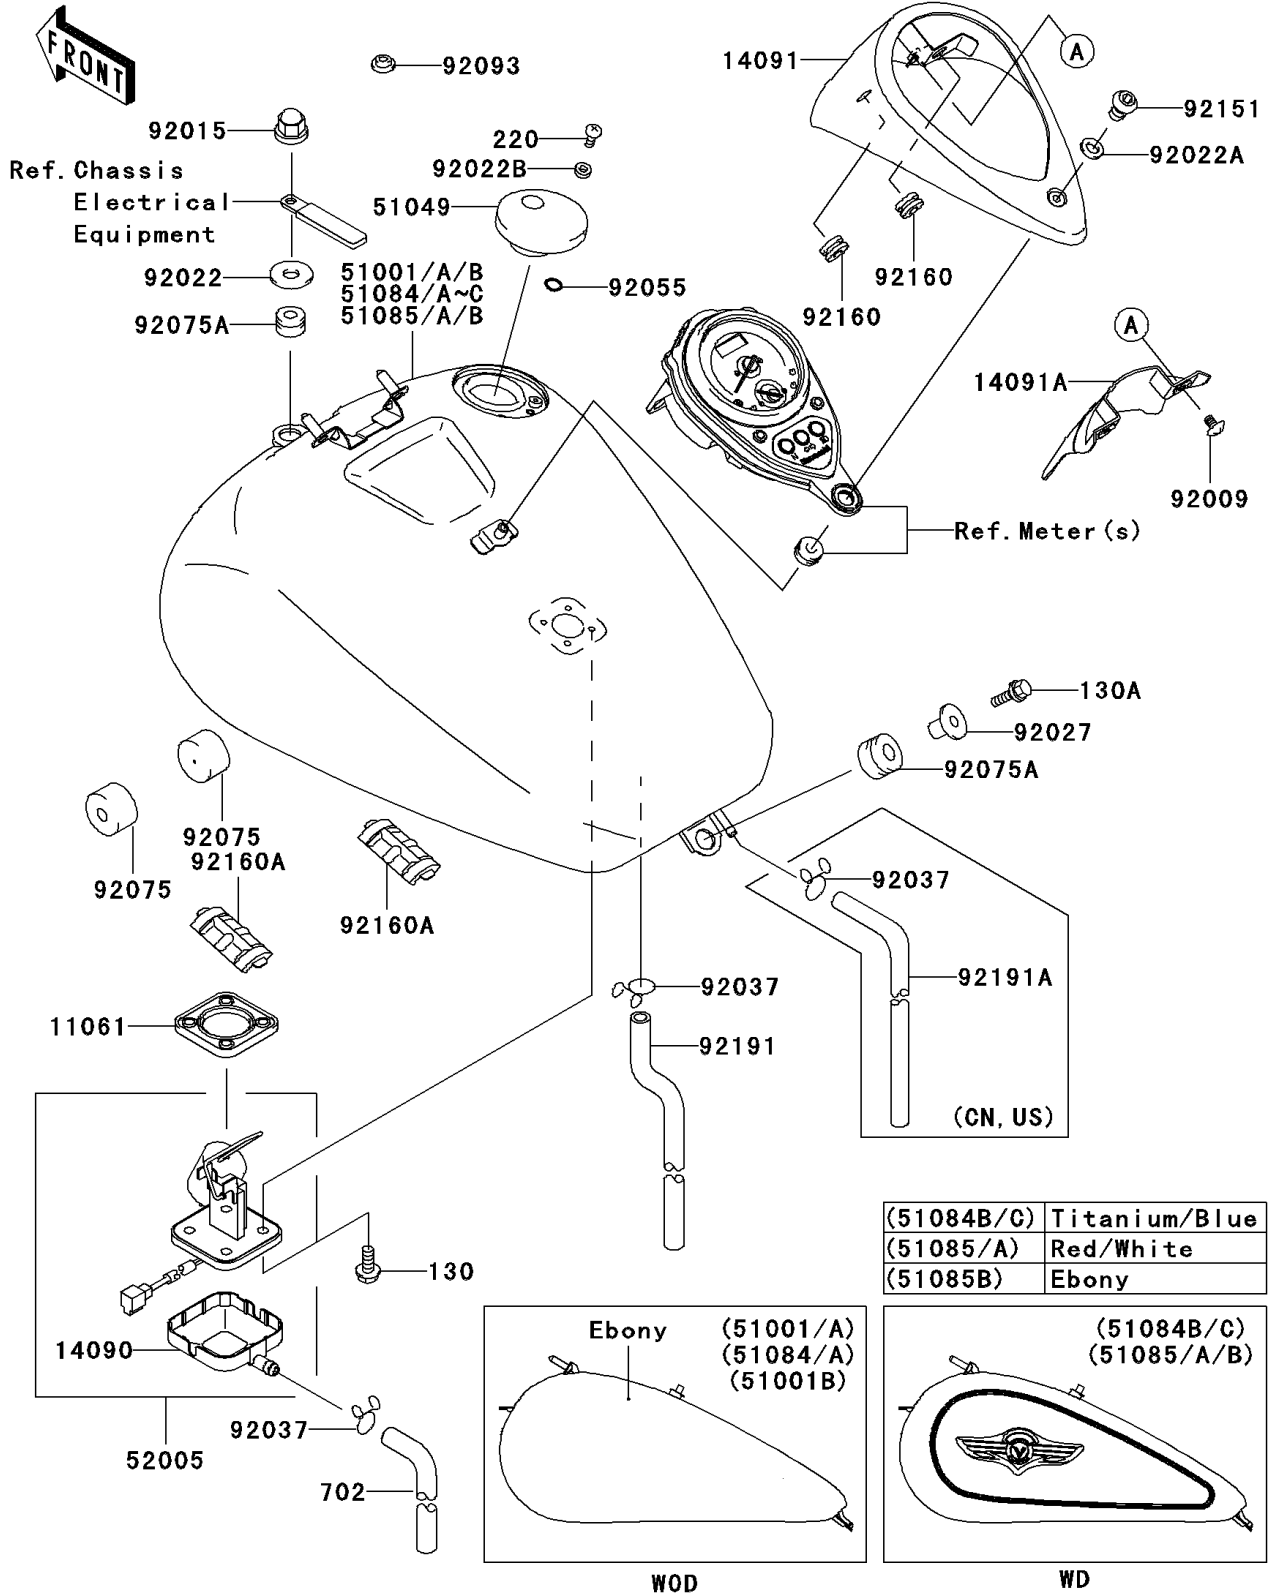

2007 Vulcan 1500 Classic PARTS DIAGRAM

Fuel Tank(7/7)

F2410

2007 Vulcan 1500 Classic PARTS LIST

Fuel Tank(7/7)

ITEM NAME	PART NUMBER	QUANTITY
GASKET,FUEL GAUGE (Ref # 11061)	11061-0279	1
COVER,FUEL GAUGE (Ref # 14090)	14090-1624	1
COVER,METER (Ref # 14091)	14091-1208	1
COVER,METER,FR (Ref # 14091A)	14091-1301	1
CAP-TANK,FUEL (Ref # 51049)	51049-0003	1
GAUGE,FUEL (Ref # 52005)	52005-0034	1
SCREW,6X12 (Ref # 92009)	92009-1877	2
NUT,CAP,8MM,BLACK (Ref # 92015)	92015-1174	1
WASHER,8X26X2.3 (Ref # 92022)	92022-1345	1
WASHER,6.2X11X1.5 (Ref # 92022A)	92022-183	1
WASHER,5.1X10X1.0 (Ref # 92022B)	92022-1977	2
COLLAR,L=19.3 (Ref # 92027)	92027-1780	1
RING-O,ID=9 (Ref # 92055)	92055-1552	2
DAMPER,FUEL TANK (Ref # 92075)	92075-125	2
DAMPER (Ref # 92075A)	92075-1736	2
SEAL,FUEL TANK CAP (Ref # 92093)	92093-1030	1
BOLT,SOCKET,6X10 (Ref # 92151)	92151-1449	1
DAMPER (Ref # 92160)	92160-1162	2
DAMPER,FUEL TANK (Ref # 92160A)	92160-1907	2
TUBE,DRAIN (Ref # 92191)	92191-1272	1
BOLT-FLANGED,5X12 (Ref # 130)	130G0512	4
BOLT-FLANGED,8X30 (Ref # 130A)	130H0830	1
SCREW-PAN-CROS,5X10 (Ref # 220)	220D0510	2
TUBE-RUBBER,7X10X860 (Ref # 702)	702A07860	1
TANK-COMP-FUEL,TITANUM/BLUE (Ref # 51084B)	51084-5314-17S	1
TANK-COMP-FUEL,TITANUM/BLUE (Ref # 51084C)	51084-5334-17S	1
CLAMP,TUBE (Ref # 92037)	92037-147	2
CLAMP,TUBE (Ref # 92037)	92037-147	3
TUBE,5X10X650 (Ref # 92191A)	92191-1529	1