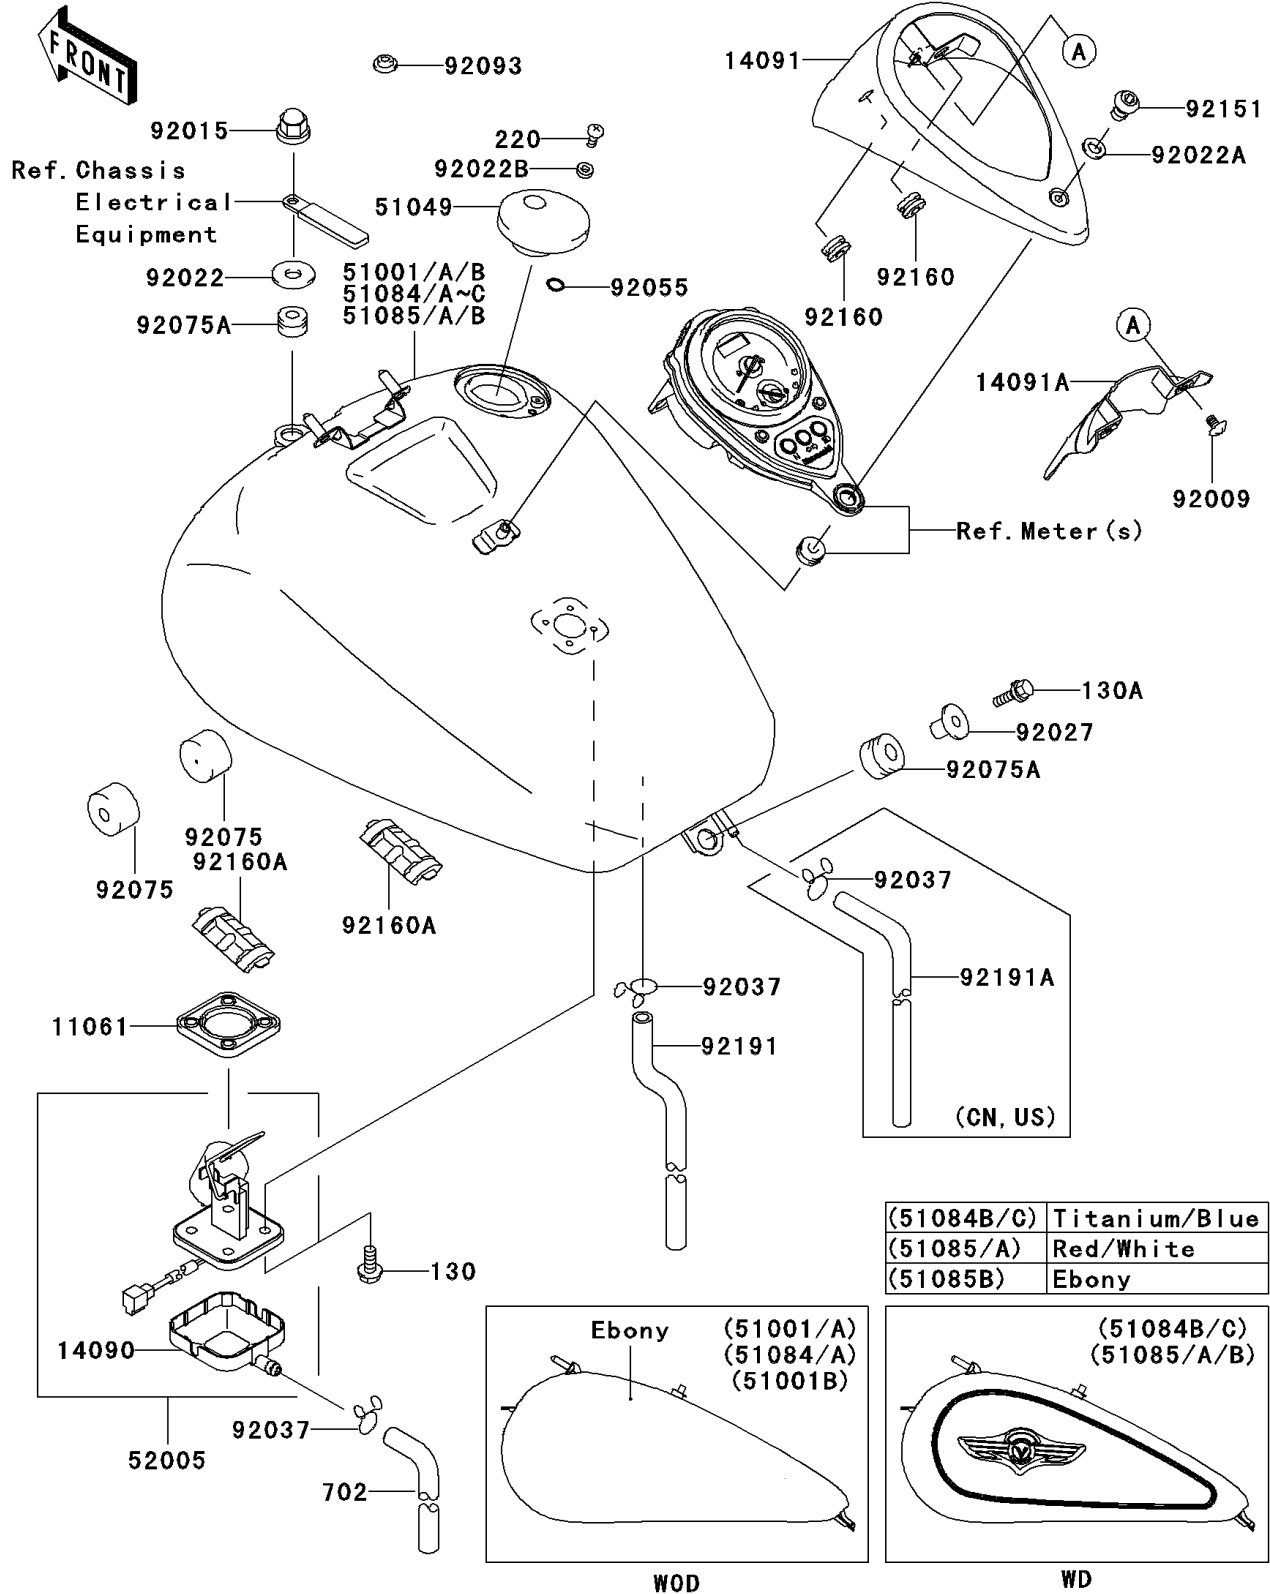

2008 Vulcan® 1500 Classic PARTS DIAGRAM

Fuel Tank(7/7)

F2410

2008 Vulcan® 1500 Classic PARTS LIST

Fuel Tank(7/7)

ITEM NAME	PART NUMBER	QUANTITY
GASKET,FUEL GAUGE (Ref # 11061)	11061-0279	1
COVER,FUEL GAUGE (Ref # 14090)	14090-1624	1
COVER,METER (Ref # 14091)	14091-1208	1
COVER,METER,FR (Ref # 14091A)	14091-1301	1
CAP-TANK,FUEL (Ref # 51049)	51049-0003	1
GAUGE,FUEL (Ref # 52005)	52005-0034	1
SCREW,6X12 (Ref # 92009)	92009-1877	2
NUT,CAP,8MM,BLACK (Ref # 92015)	92015-1174	1
WASHER,8X26X2.3 (Ref # 92022)	92022-1345	1
WASHER,6.2X11X1.5 (Ref # 92022A)	92022-183	1
WASHER,5.1X10X1.0 (Ref # 92022B)	92022-1977	2
COLLAR,L=19.3 (Ref # 92027)	92027-1780	1
DAMPER,FUEL TANK (Ref # 92075)	92075-125	2
DAMPER (Ref # 92075A)	92075-1736	2
SEAL,FUEL TANK CAP (Ref # 92093)	92093-1030	1
BOLT,SOCKET,6X10 (Ref # 92151)	92151-1449	1
DAMPER (Ref # 92160)	92160-1162	2
DAMPER,FUEL TANK (Ref # 92160A)	92160-1907	2
TUBE,DRAIN (Ref # 92191)	92191-1272	1
BOLT-FLANGED,5X12 (Ref # 130)	130G0512	4
BOLT-FLANGED,8X30 (Ref # 130A)	130H0830	1
SCREW-PAN-CROS,5X10 (Ref # 220)	220D0510	2
TUBE-RUBBER,7X10X860 (Ref # 702)	702A07860	1
TANK-COMP-FUEL,EBONY (Ref # 51001B)	51001-0209-H8	1
TANK-COMP-FUEL,EBONY (Ref # 51085B)	51085-5293-H8	1
CLAMP,TUBE (Ref # 92037)	92037-147	2
CLAMP,TUBE (Ref # 92037)	92037-147	3
TUBE,5X10X650 (Ref # 92191A)	92191-1529	1