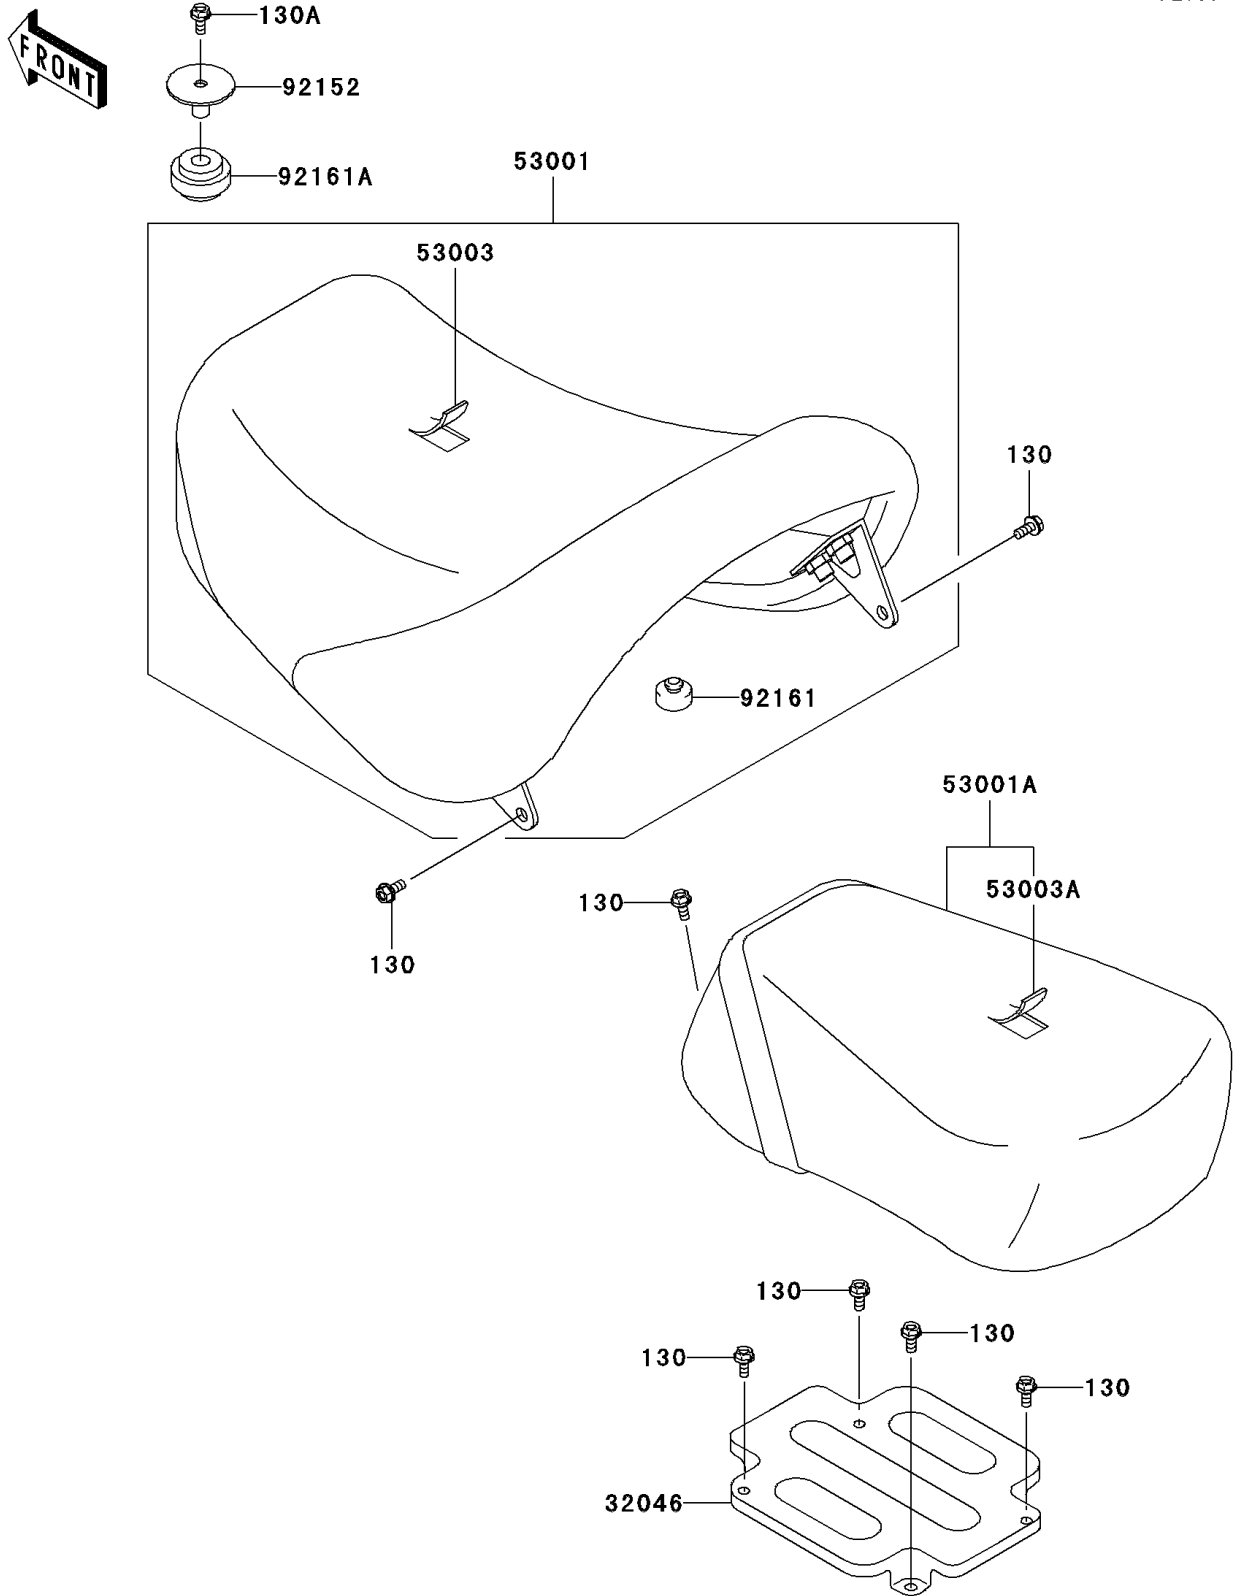

2006 Vulcan 1500 Classic PARTS DIAGRAM

Seat

F2510

2006 Vulcan 1500 Classic PARTS LIST

Seat

ITEM NAME	PART NUMBER	QUANTITY
BOLT-FLANGED,6X14 (Ref # 130)	130J0614	7
BOLT-FLANGED,8X35 (Ref # 130A)	130J0835	1
BRACKET-SEAT,RR (Ref # 32046)	32046-1458	1
SEAT-ASSY,FR,BLACK (Ref # 53001)	53001-1925-MA	1
SEAT-ASSY,RR,W/BAND,BLACK (Ref # 53001A)	53001-1926-MA	1
LEATHER,FRONT SEAT,BLACK (Ref # 53003)	53003-1451-MA	1
LEATHER,REAR SEAT,BLACK (Ref # 53003A)	53003-1452-MA	1
COLLAR (Ref # 92152)	92152-1100	1
DAMPER,SEAT (Ref # 92161)	92161-1065	4
DAMPER (Ref # 92161A)	92161-1157	1