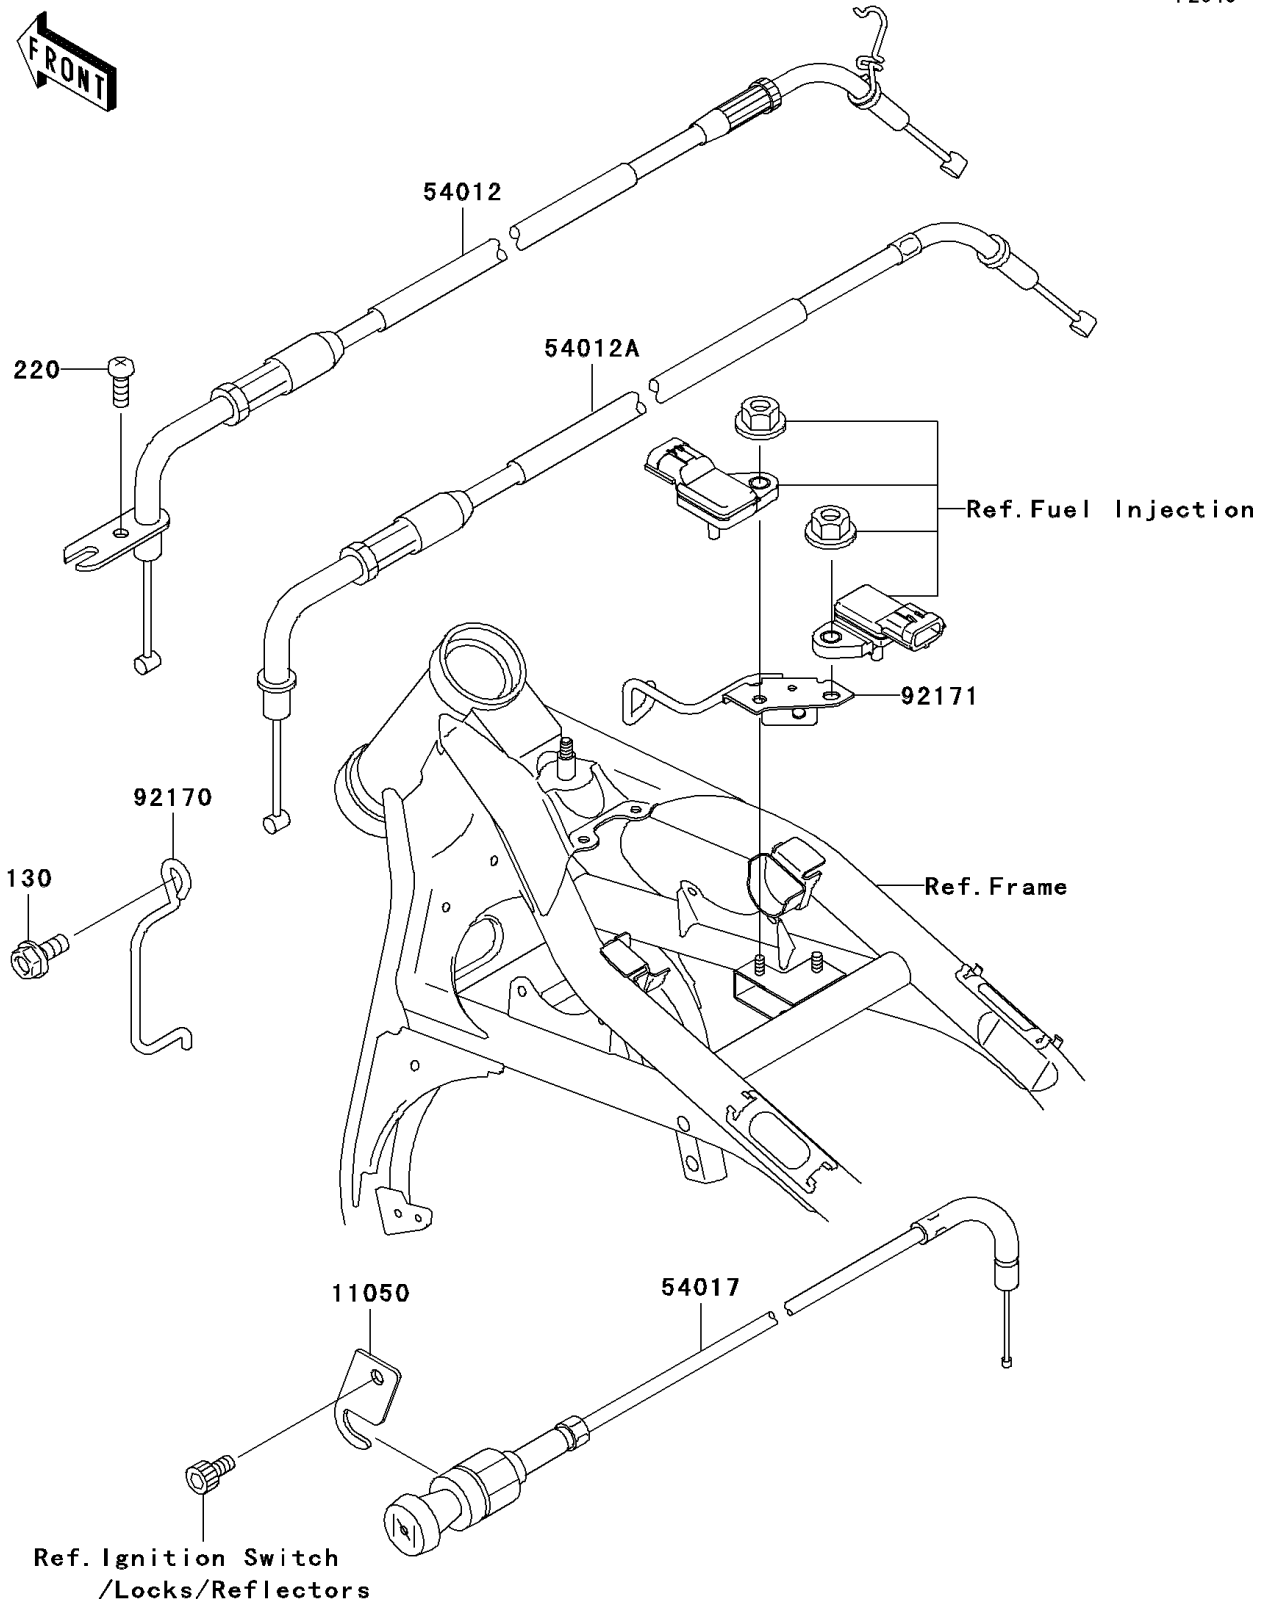

# 2007 Vulcan 1500 Classic PARTS DIAGRAM

Cables

F2540

## 2007 Vulcan 1500 Classic PARTS LIST

### Cables

ITEM NAME	PART NUMBER	QUANTITY
BOLT-FLANGED,6X14 (Ref # 130)	130J0614	1
SCREW-PAN-CROSS,5X14 (Ref # 220)	220F0514	1
BRACKET,STARTER CABLE (Ref # 11050)	11050-1699	1
CABLE-THROTTLE,OPENING (Ref # 54012)	54012-0140	1
CABLE-THROTTLE,CLOSING (Ref # 54012A)	54012-0141	1
CABLE-STARTER (Ref # 54017)	54017-1202	1
CLAMP,CABLE (Ref # 92170)	92170-1867	1
CLAMP,HARNESS (Ref # 92171)	92171-1325	1