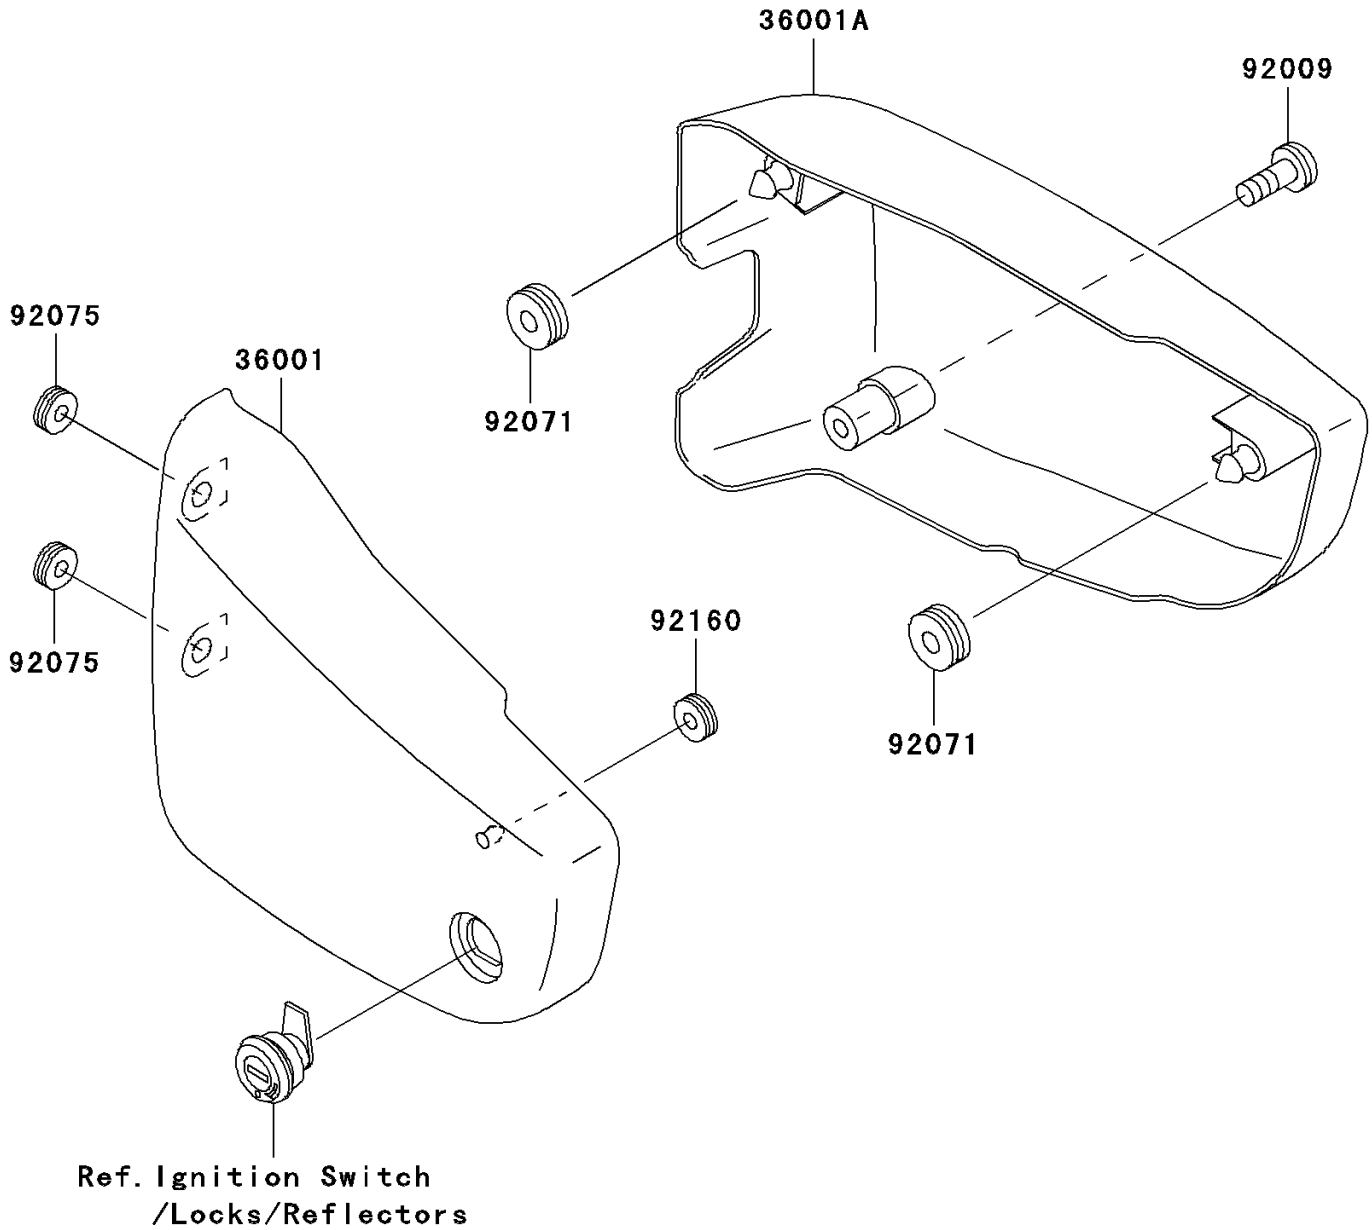

2007 Vulcan 1500 Classic PARTS DIAGRAM

Side Covers

F2611

2007 Vulcan 1500 Classic PARTS LIST

Side Covers

ITEM NAME	PART NUMBER	QUANTITY
COVER-SIDE,LH,EBONY (Ref # 36001)	36001-1645-H8	1
COVER-SIDE,RH,EBONY (Ref # 36001A)	36001-1646-H8	1
SCREW,6X35 (Ref # 92009)	92009-1874	1
GROMMET (Ref # 92071)	92071-1131	2
DAMPER (Ref # 92075)	92075-1629	2
DAMPER (Ref # 92160)	92160-1944	1