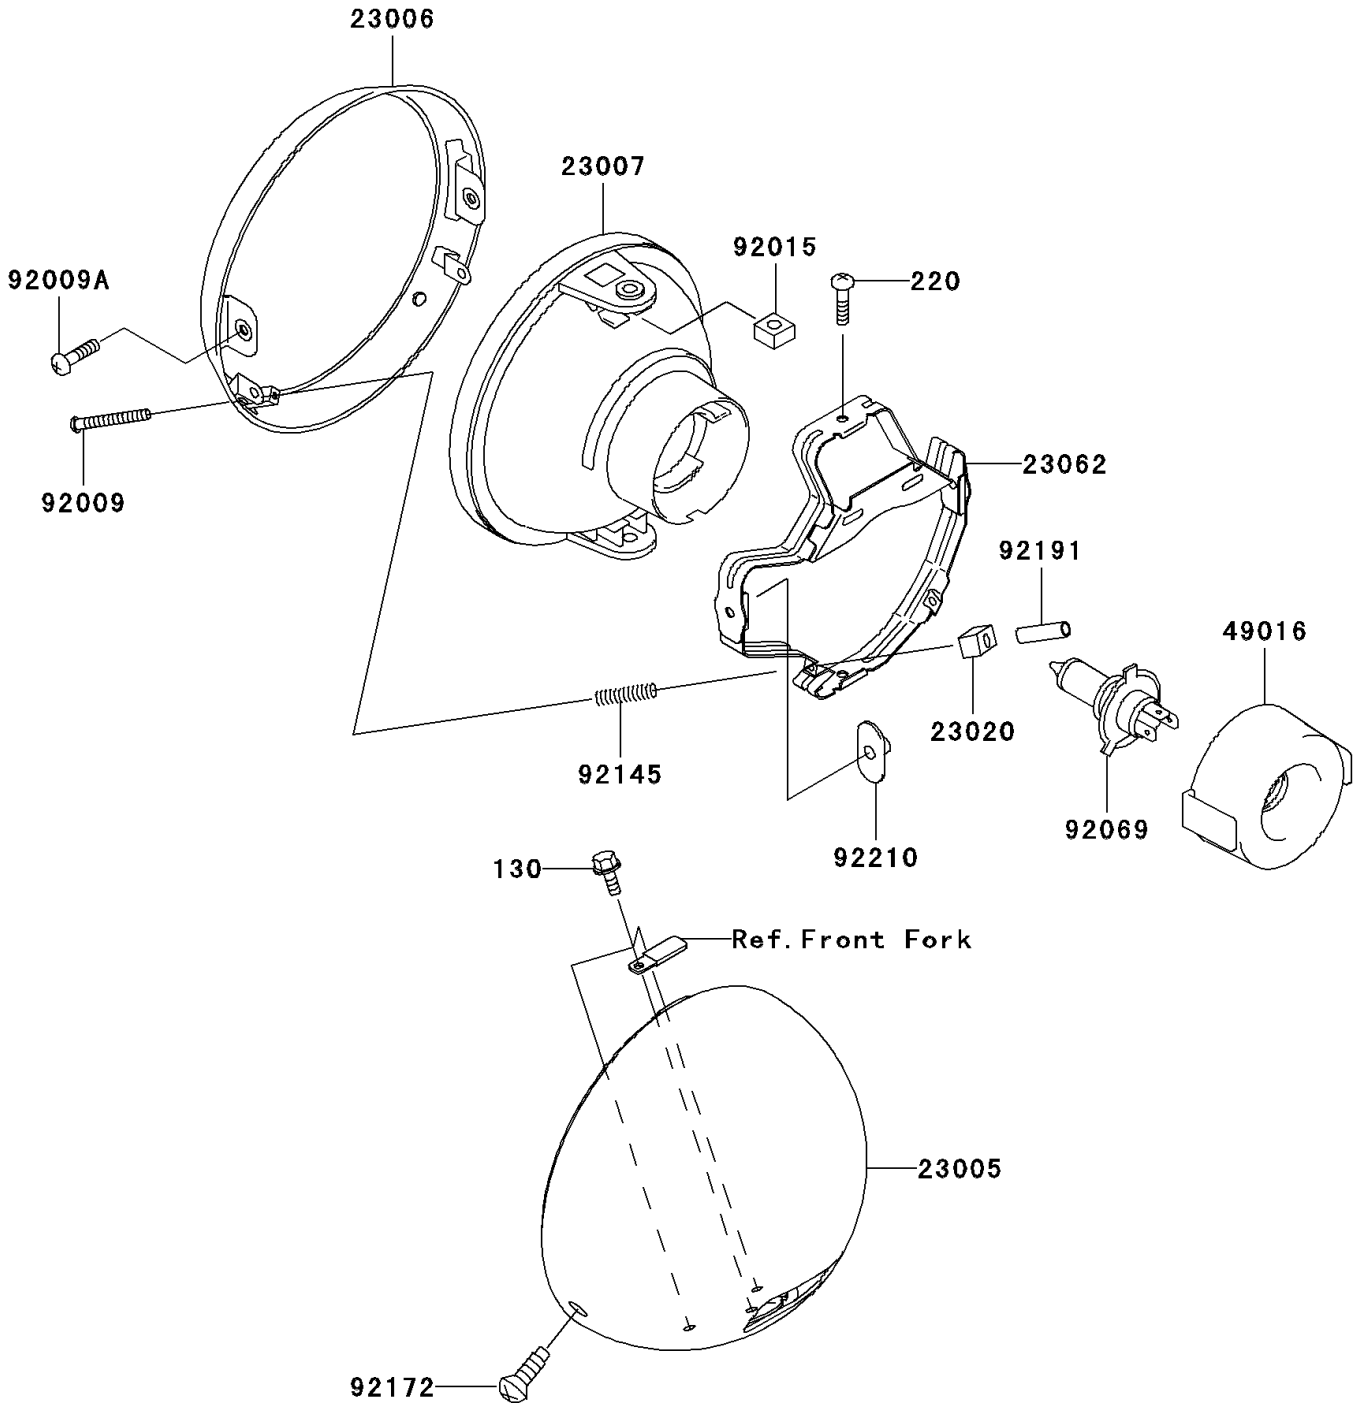

2006 Vulcan 1500 Classic PARTS DIAGRAM

Headlight(s)

F2710

2006 Vulcan 1500 Classic PARTS LIST

Headlight(s)

| ITEM NAME | PART NUMBER | QUANTITY |
|---------------------------------------|-------------|----------|
| BOLT-FLANGED,6X14 (Ref # 130) | 130H0614 | 3 |
| SCREW-PAN-CROSS,5X16 (Ref # 220) | 220D0516 | 2 |
| BODY-COMP-HEAD LAMP (Ref # 23005) | 23005-1171 | 1 |
| RIM-LAMP (Ref # 23006) | 23006-1081 | 1 |
| LENS-COMP,HEAD LAMP (Ref # 23007) | 23007-1396 | 1 |
| NUT,4MM,FOCUS ADJUST (Ref # 23020) | 23020-018 | 2 |
| BRACKET-COMP,HEAD LAMP (Ref # 23062) | 23062-1132 | 1 |
| COVER-SEAL,SOCKET (Ref # 49016) | 49016-1203 | 1 |
| SCREW,FOCUS ADJUST,4X60 (Ref # 92009) | 92009-1816 | 2 |
| SCREW,5X16 (Ref # 92009A) | 92009-1879 | 2 |
| NUT,5MM (Ref # 92015) | 92015-1157 | 2 |
| BULB,12V 60/55W,H4 (Ref # 92069) | 92069-1002 | 1 |
| SPRING,HEAD LAMP LENS (Ref # 92145) | 92145-1268 | 2 |
| SCREW,5X14 (Ref # 92172) | 92172-0145 | 2 |
| TUBE,3.5X5.5X19 (Ref # 92191) | 92191-1217 | 2 |
| NUT,SPECIAL,5MM (Ref # 92210) | 92210-1060 | 2 |