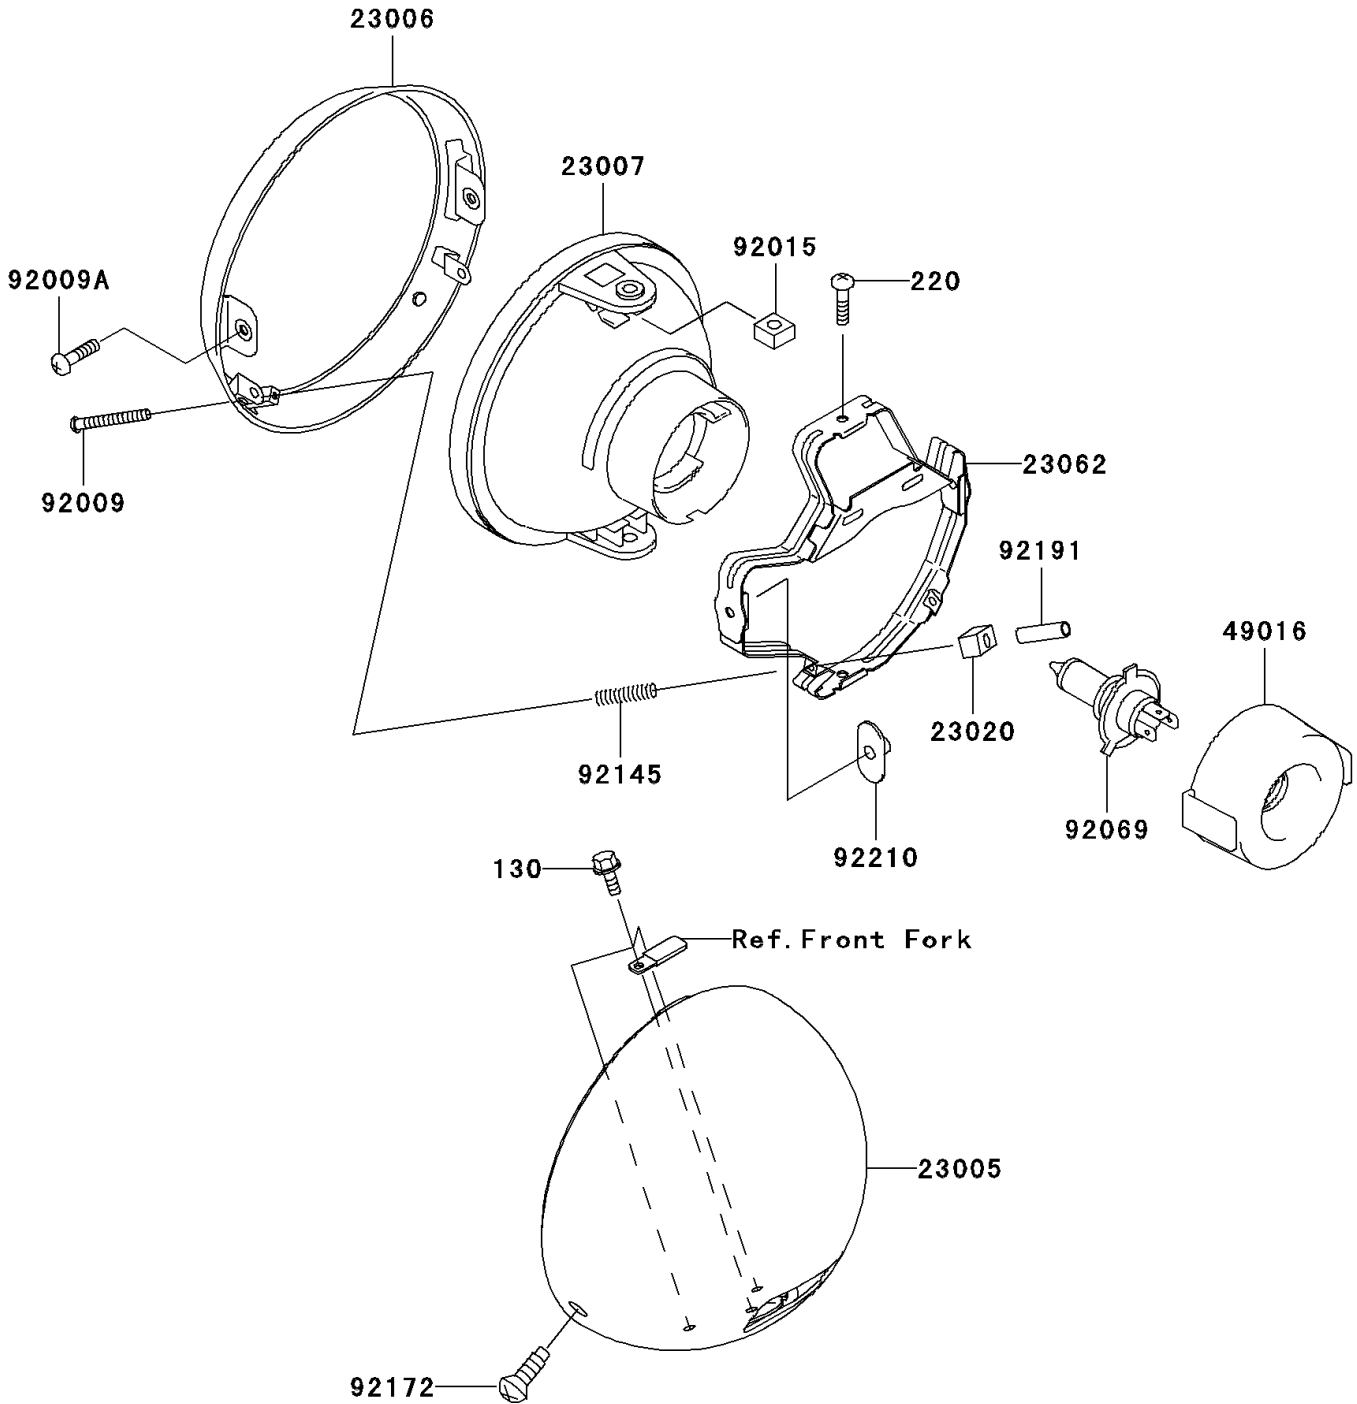

2007 Vulcan 1500 Classic PARTS DIAGRAM

Headlight(s)

F2710

2007 Vulcan 1500 Classic PARTS LIST

Headlight(s)

ITEM NAME	PART NUMBER	QUANTITY
BOLT-FLANGED,6X14 (Ref # 130)	130H0614	3
SCREW-PAN-CROSS,5X16 (Ref # 220)	220D0516	2
BODY-COMP-HEAD LAMP (Ref # 23005)	23005-1171	1
RIM-LAMP (Ref # 23006)	23006-1081	1
LENS-COMP,HEAD LAMP (Ref # 23007)	23007-1396	1
NUT,4MM,FOCUS ADJUST (Ref # 23020)	23020-018	2
BRACKET-COMP,HEAD LAMP (Ref # 23062)	23062-1132	1
COVER-SEAL,SOCKET (Ref # 49016)	49016-1203	1
SCREW,FOCUS ADJUST,4X60 (Ref # 92009)	92009-1816	2
SCREW,5X16 (Ref # 92009A)	92009-1879	2
NUT,5MM (Ref # 92015)	92015-1157	2
BULB,12V 60/55W,H4 (Ref # 92069)	92069-1002	1
SPRING,HEAD LAMP LENS (Ref # 92145)	92145-1268	2
SCREW,5X14 (Ref # 92172)	92172-0145	2
TUBE,3.5X5.5X19 (Ref # 92191)	92191-1217	2
NUT,SPECIAL,5MM (Ref # 92210)	92210-1060	2