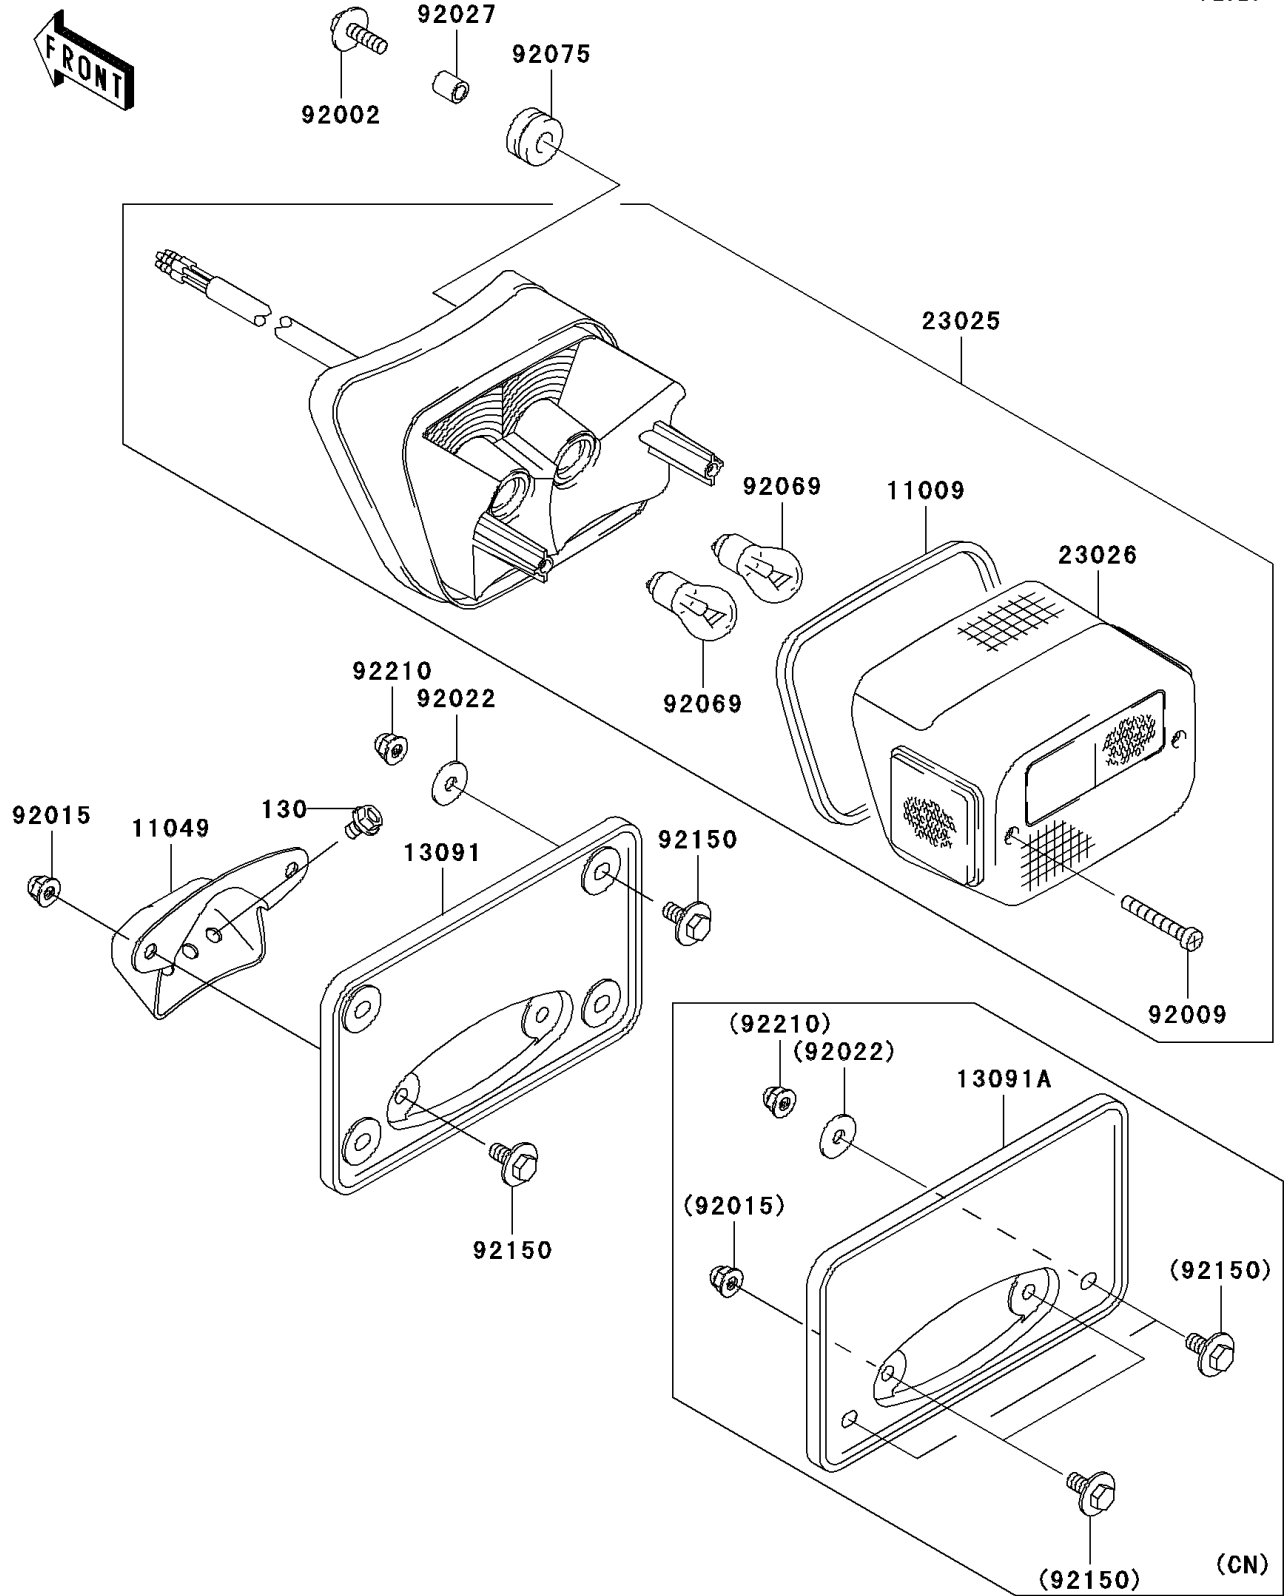

# 2007 Vulcan 1500 Classic PARTS DIAGRAM

Taillight(s)

F2720

### Taillight(s)

ITEM NAME	PART NUMBER	QUANTITY
BOLT-FLANGED,6X10 (Ref # 130)	130V0610	2
GASKET,TAIL LAMP LENS (Ref # 11009)	11009-1660	1
BRACKET,LICENSE PLATE (Ref # 11049)	11049-1604	1
LAMP-TAIL (Ref # 23025)	23025-1295	1
LENS,TAIL LAMP (Ref # 23026)	23026-1087	1
BOLT,UPSET-WP,6X22 (Ref # 92002)	92002-1262	3
SCREW,TAPPING,4X20 (Ref # 92009)	92009-1378	2
NUT,CAP,6MM (Ref # 92015)	92015-1385	2
COLLAR,6.8X10X12 (Ref # 92027)	92027-162	3
BULB,12V 21/5W (Ref # 92069)	92069-063	2
DAMPER (Ref # 92075)	92075-209	3
HOLDER,LICENSE PLATE (Ref # 13091)	13091-1500	1
HOLDER,LICENSE PLATE (Ref # 13091A)	13091-1952	1
WASHER,6.5X20X1.6,BLACK (Ref # 92022)	92022-1346	2
WASHER,6.5X20X1.6,BLACK (Ref # 92022)	92022-1346	4
BOLT,6X14 (Ref # 92150)	92150-1133	4
BOLT,6X14 (Ref # 92150)	92150-1133	6
NUT,CAP,6MM (Ref # 92210)	92210-0003	2
NUT,CAP,6MM (Ref # 92210)	92210-0003	4