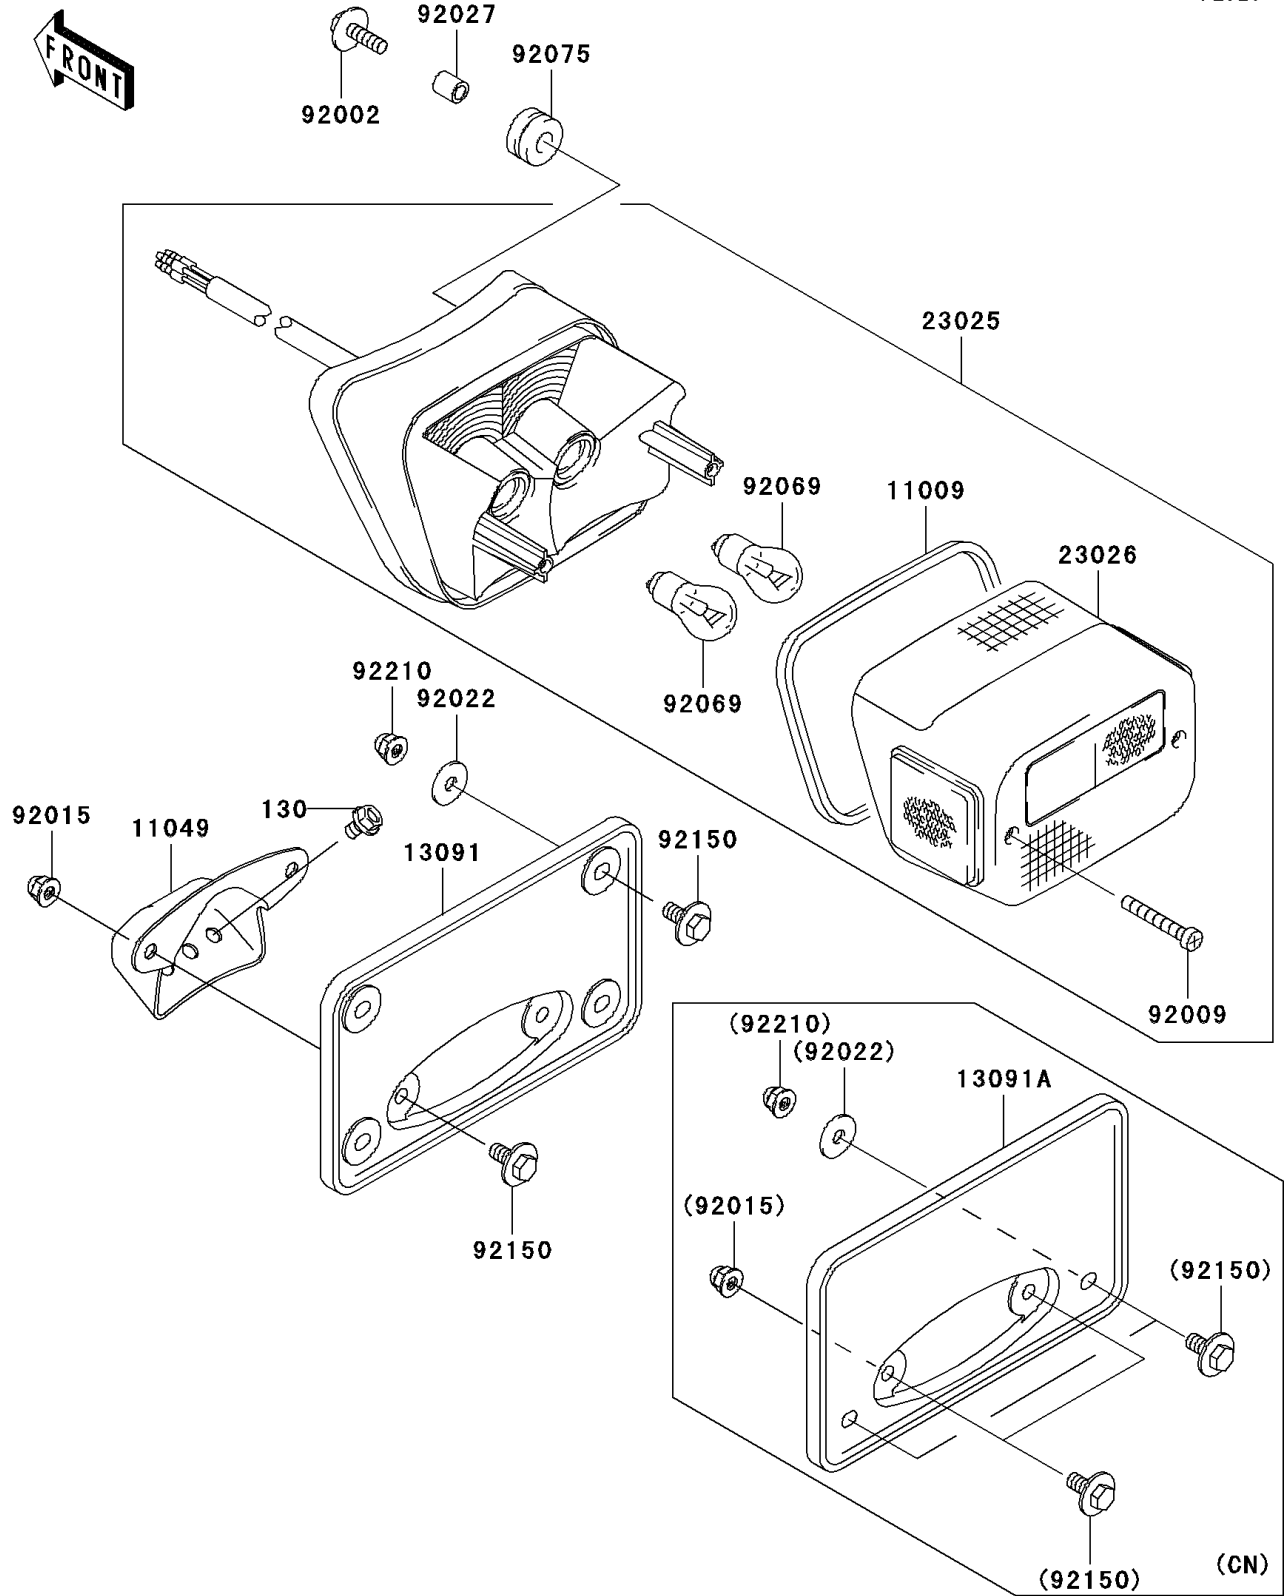

2007 Vulcan 1500 Classic PARTS DIAGRAM

Taillight(s)

F2720

2007 Vulcan 1500 Classic PARTS LIST

Taillight(s)

ITEM NAME	PART NUMBER	QUANTITY
BOLT-FLANGED,6X10 (Ref # 130)	130V0610	2
GASKET,TAIL LAMP LENS (Ref # 11009)	11009-1660	1
BRACKET,LICENSE PLATE (Ref # 11049)	11049-1604	1
LAMP-TAIL (Ref # 23025)	23025-1295	1
LENS,TAIL LAMP (Ref # 23026)	23026-1087	1
BOLT,UPSET-WP,6X22 (Ref # 92002)	92002-1262	3
SCREW,TAPPING,4X20 (Ref # 92009)	92009-1378	2
NUT,CAP,6MM (Ref # 92015)	92015-1385	2
COLLAR,6.8X10X12 (Ref # 92027)	92027-162	3
BULB,12V 21/5W (Ref # 92069)	92069-063	2
DAMPER (Ref # 92075)	92075-209	3
HOLDER,LICENSE PLATE (Ref # 13091)	13091-1500	1
HOLDER,LICENSE PLATE (Ref # 13091A)	13091-1952	1
WASHER,6.5X20X1.6,BLACK (Ref # 92022)	92022-1346	2
WASHER,6.5X20X1.6,BLACK (Ref # 92022)	92022-1346	4
BOLT,6X14 (Ref # 92150)	92150-1133	4
BOLT,6X14 (Ref # 92150)	92150-1133	6
NUT,CAP,6MM (Ref # 92210)	92210-0003	2
NUT,CAP,6MM (Ref # 92210)	92210-0003	4